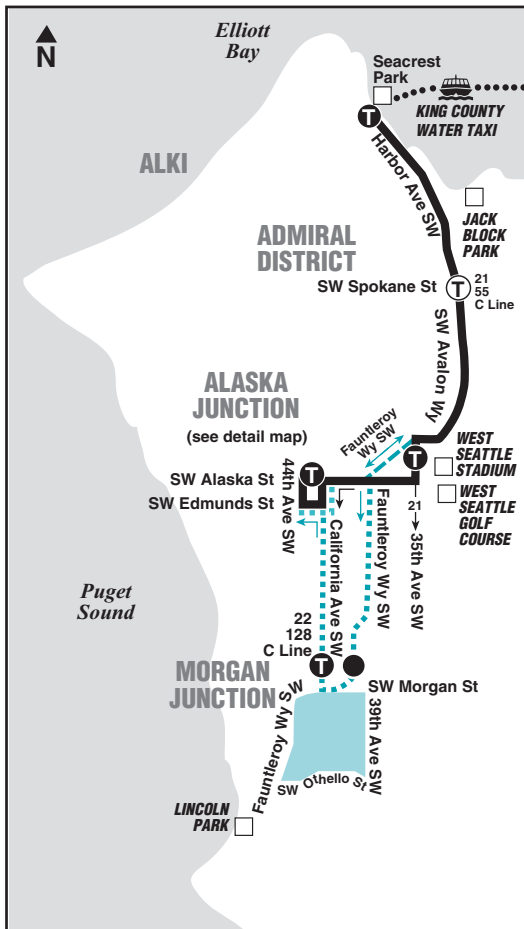

773 WEEKDAY/Entre semana

To SEACREST PARK →

Alaska Junction Bay 2	Morgan Junction	Seacrest Park	Seacrest Park
SW Alaska St & 44th Ave SW	Fauntleroy Way SW & SW Morgan St	35th Ave SW & SW Avalon Wy	Harbor Ave SW at Seacrest Park
Stop #31811	Stop #18990	Stop #22820	Stop #6071
5:55	—	5:59	6:08
6:29	—	6:33	6:43
7:03	—	7:07	7:18
7:38	—	7:42	7:53
8:13	—	8:17	8:28
8:48	—	8:52	9:03
10:28	10:33	10:39	10:47
11:28	11:33	11:39	11:47
12:28	12:33	12:39	12:47
1:28	1:33	1:39	1:47
2:28	2:33	2:39	2:47
3:25	—	3:29	3:37
4:04	—	4:08	4:17
4:44	—	4:48	4:57
5:24	—	5:28	5:37
6:04	—	6:08	6:17
6:44	—	6:48	6:57
7:37	—	7:41	7:50
8:38	—	8:42	8:50
9:38	—	9:42	9:50
10:40	—	10:44	10:52

AM – Lighter Type PM – Darker Type

To ALASKA JUNCTION →

Seacrest Park	Morgan Junction	Alaska Junction Bay 2	Alaska Junction Bay 2
Harbor Ave SW at Seacrest Park	35th Ave SW & SW Avalon Wy	California Ave SW & Fauntleroy Way SW	SW Alaska St & 44th Ave SW
Stop #6071	Stop #22830	Stop #19790	Stop #31811
6:13	6:22	—	6:26
6:48	6:57	—	7:01
7:23	7:32	—	7:36
7:58	8:07	—	8:11
8:33	8:42	—	8:46
9:08	9:16	9:22	9:29
10:50	10:58	11:04	11:11
11:50	11:58	12:04	12:11
12:50	12:58	1:04	1:11
1:50	1:58	2:04	2:11
2:50	2:58	3:04	3:11
3:40	3:50	—	3:54
4:20	4:29	—	4:33
5:00	5:09	—	5:13
5:40	5:49	—	5:53
6:20	6:29	—	6:33
7:00	7:09	—	7:13
7:52	8:01	—	8:05
8:52	9:01	—	9:05
9:52	10:01	—	10:05
11:00	11:09	—	11:13

AM – Lighter Type PM – Darker Type

Route 773 Service Information

Route 773 offers you two transportation service options: 1) you can wait at any Metro bus stop along the scheduled, fixed route, or; 2) you can schedule your pick-up and drop-off with DART trip planners by making reservations at least two hours in advance.

Route 773 provides DART service in the Morgan Junction area of West Seattle (see shaded area on map) between the following hours (see schedules for exact times):

- Monday - Friday 9:30 a.m. – 3:00 p.m.

Reservations/Variable Routing

You can request off-route trips on Route 773 within the DART service area by calling the DART reservation office. You need to make your trip request at least two hours before you want to be picked up, and you can make your reservations for 30 days at a time, up to 30 days in advance. Reservations will be taken on a first-come, first-served bases.

Reservations can be made by calling **1-866-261-DART (3278)** (voice), or **1-800-246-1646** (TTY) during the following hours:

- Monday - Friday 6:00 a.m. - 11:00 p.m.
- Saturday 9:00 a.m. - 11:00 p.m.
- Sunday/Holidays 9:00 a.m. - 8:00 p.m.