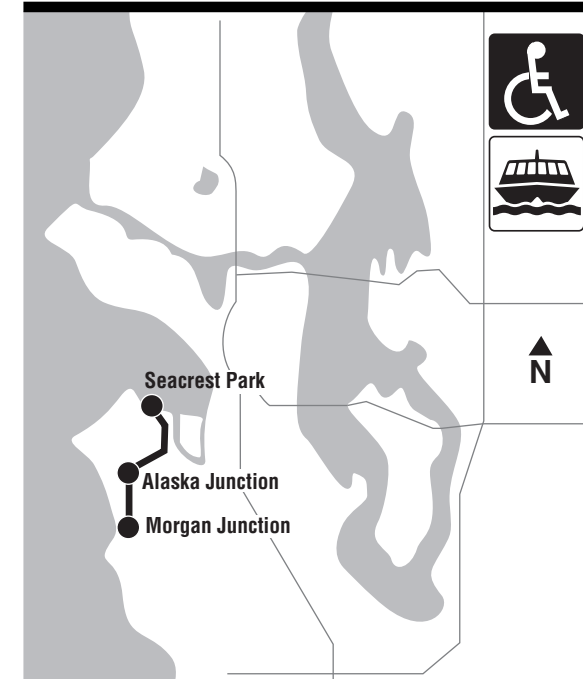

Durante la mayoría de las nevadas, esta ruta operará por el recorrido para nevadas que se muestra en este programa. En el caso poco frecuente de que Metro declare una emergencia, esta ruta seguirá operando como ruta designada de la Red de Emergencia para Nevadas. En ese caso, se espera que opere con el mismo número de ruta y que siga el mismo recorrido para casos de nieve que se muestran en este programa. Visite kingcounty.gov/metro/snow y regístrese para recibir Alertas de Transporte y mantenerse informado durante las condiciones adversas.

Get real-time bus arrival information on your mobile device.

Text your bus stop number to 62550.

Accessible Formats

People with disabilities who need this information in accessible formats may call 206-477-6066 (voice) or WA Relay: 711.

Interpreter
206-553-3000

Intérpretes
Переводчик
Перекладач
Turjubaan
Thông Dịch Viên

የቃል አስተርጓሚ
ਇੰਟਰਪਰੀਟਰ
翻譯員
통역사

Metro Customer Service
206-553-3000

Metro Website/Trip Planner
kingcounty.gov/metro

773

Alaska Junction, Morgan Junction, Seacrest Park

DART

April 19 thru October 15, 2021
Del 19 de abril al 15 de octubre de 2021