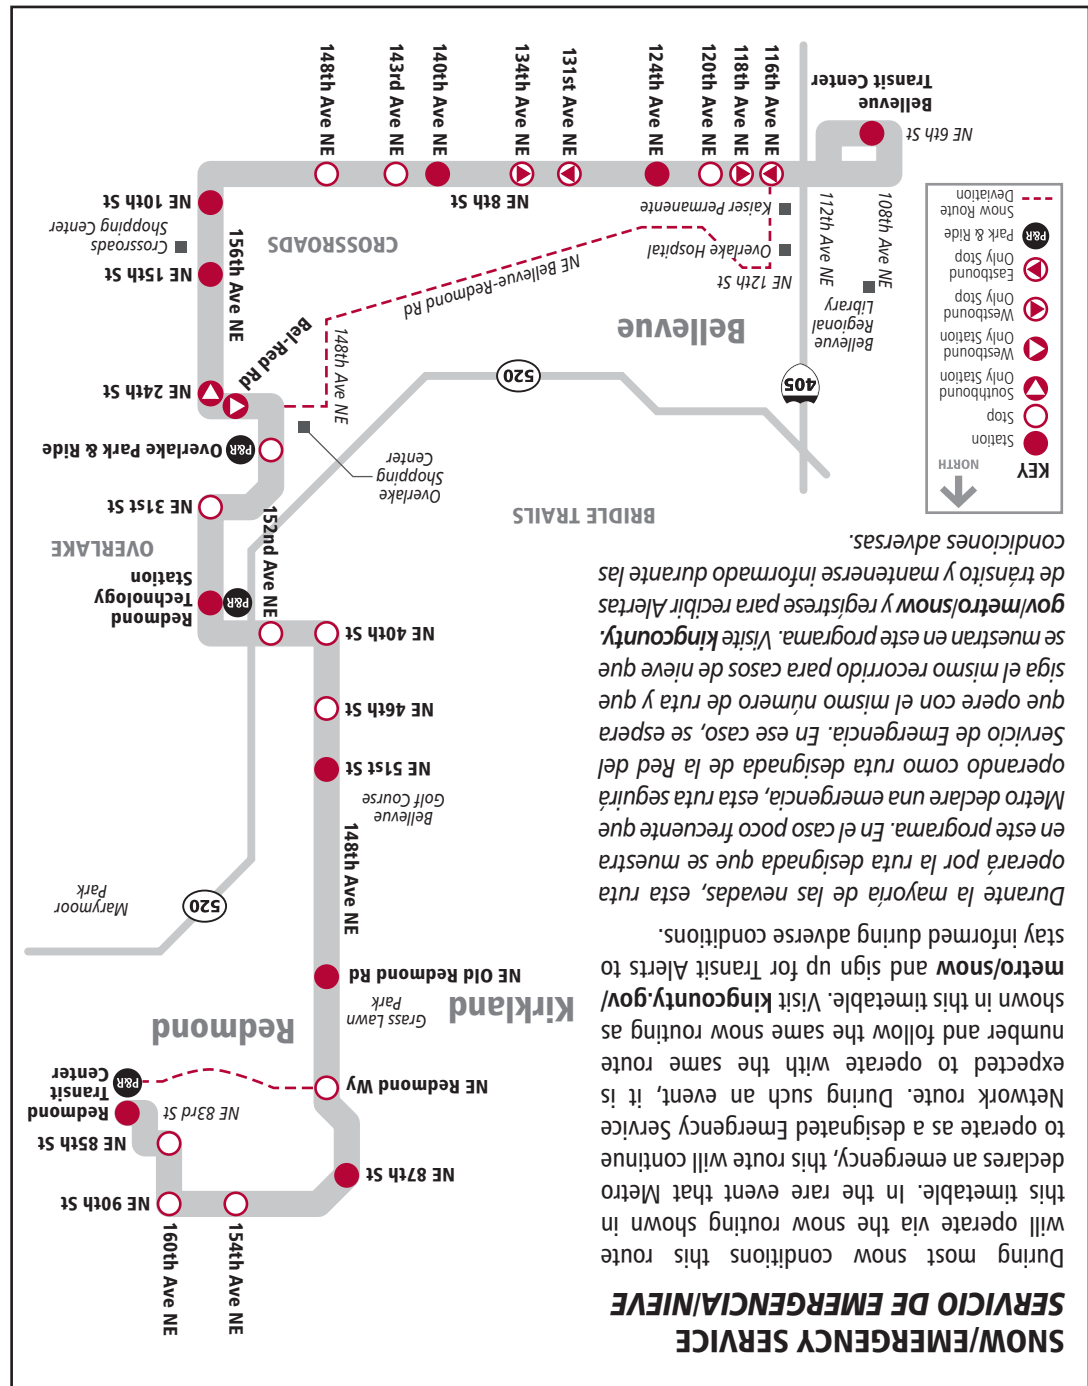

RAPIDRIDE

B Line

Redmond Transit Center

SERVING:

- Redmond
- Overlake
- Crossroads
- Bellevue

Bellevue Transit Center

Moving forward together

What is RapidRide?

The Best of Metro

RapidRide is Metro's easiest way to travel along King County's main transit corridors.

- Service every 10-15 minutes most of the day
- Buses send signals to traffic lights to keep them green longer
- Free Wi-Fi onboard
- Hybrid-powered buses
- Real-time arrival signs and ORCA card readers at selected stations

The RapidRide network consists of six lines:

- A Line: Tukwila to Federal Way
- B Line: Bellevue to Redmond
- C Line: West Seattle to downtown Seattle/South Lake Union
- D Line: Ballard/Uptown to downtown Seattle
- E Line: Shoreline to downtown Seattle
- F Line: Burien to Renton

For more information visit:
kingcounty.gov/rapidride

Get real-time bus arrival information on your mobile device
Text your bus stop number to 62550

- **Metro Customer Information:**
  206-553-3000
- **TTY/Hearing Impaired:**
  WA Relay: 711
- **Metro Website:** kingcounty.gov/metro

Interpreter - 206-553-3000
Intérprete 翻譯員 Переводчик
 مترجم Thông dịch viên 통역관
Перекладач Soomaali ھۆججەت

Accessible Formats Available
206-477-6066 | WA Relay: 711

*SCHEDULE NOTE: Actual times may be a few minutes earlier or later than shown.
RapidRide service is actively managed by Metro to maintain even intervals between buses during peak commute times. Please plan accordingly. Real time arrival information is available at many stops, as well as through several online tracking services, including Metro's Trip Planner.