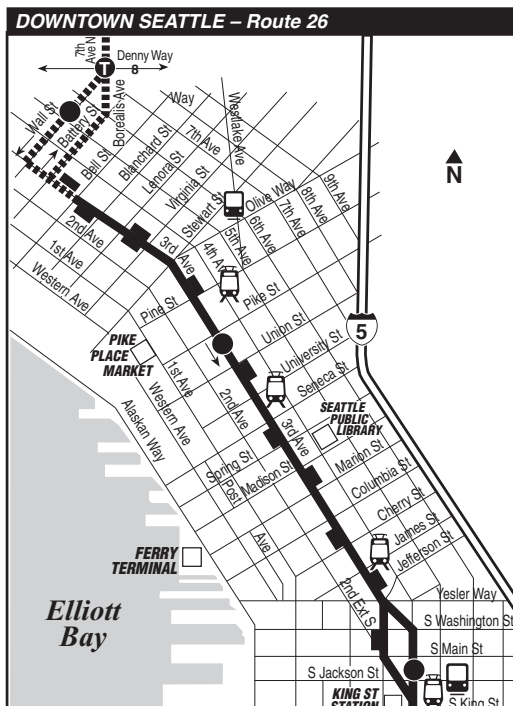

26 WEEKDAY/Entre semana

To DOWNTOWN →

Northgate Transit Center Bay 6	North Seattle College	East Green Lake	Wallingford	Downtown Seattle	To Route
NE 103rd St & Transit Rdway	N 92nd St & Corliss Ave N	NE Ravenna Blvd & Woodlawn Ave NE	Thackeray PI NE & NE 45th St	Wall St & 5th Ave	3rd Ave & Pike St
5:10	5:13B	5:20	5:26	5:38	5:44
5:31	5:34B	5:41	5:47	6:00	6:06
5:59	6:02B	6:09	6:16	6:29	6:36
6:26	6:29B	6:36	6:43	6:59	7:06
6:58	7:01	7:08	7:15	7:30	7:37
7:23	7:26	7:33	7:40	7:55	8:02
7:49	7:52	7:59	8:06	8:21	8:28
8:00	8:03	8:10	8:17	8:32	8:39
8:07	8:10	8:17	8:24	8:39	8:46
8:20	8:23	8:30	8:37	8:52	8:59
8:31	8:34	8:41	8:48	9:03	9:10
8:43	8:46	8:53	9:00	9:15	9:22
9:11	9:15	9:22	9:30	9:45	9:52
9:44	9:48	9:58	10:06	10:20	10:27
10:14	10:18	10:28	10:36	10:50	10:57
10:44	10:48	10:58	11:06	11:20	11:27
11:13	11:17	11:28	11:36	11:50	11:57
11:43	11:47	11:58	12:06	12:20	12:27
12:13	12:17	12:28	12:36	12:50	12:57
12:43	12:47	12:58	1:06	1:20	1:27
1:13	1:17	1:28	1:36	1:50	1:57
1:43	1:47	1:58	2:06	2:20	2:27
2:13	2:17	2:28	2:36	2:50	2:57
2:41	2:45	2:57	3:05	3:20	3:27
3:10	3:14	3:26	3:34	3:50	3:57
3:39	3:43	3:55	4:03	4:20	4:27
4:09	4:13	4:25	4:33	4:50	4:57
4:39	4:43	4:55	5:03	5:20	5:27
5:10	5:14	5:26	5:34	5:50	5:57
5:40	5:44	5:56	6:04	6:20	6:27
6:12	6:16	6:28	6:35	6:50	6:57
6:44	6:48	6:59	7:06	7:20	7:27
7:13	7:17	7:27	7:34	7:48	7:54
7:44	7:47	7:57	8:04	8:17	8:24
8:14	8:17	8:27	8:34	8:47	8:54
8:44	8:47	8:57	9:04	9:17	9:24
9:14	9:17	9:27	9:34	9:47	9:54
9:46	9:49B	9:57	10:04	10:17	10:22
10:15	10:18B	10:26	10:32	10:44	10:49
10:45	10:48B	10:56	11:01	11:13	11:18
11:14	11:17B	11:25	11:30	11:42	11:48
11:46	11:49B	11:57	12:02	12:14	12:19