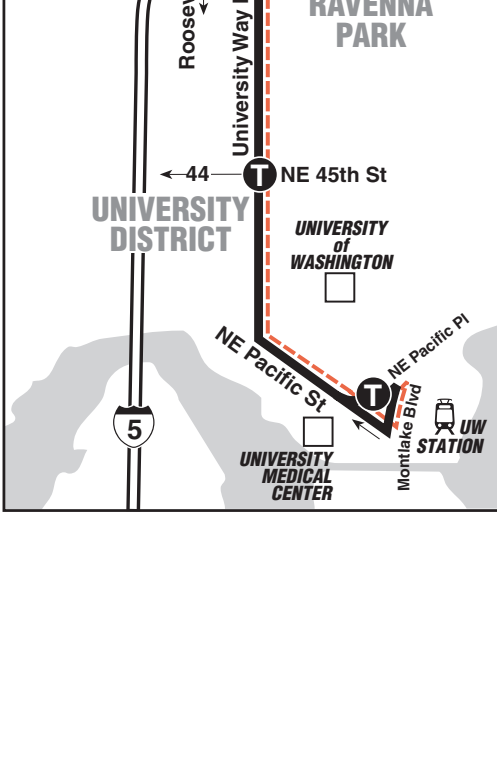

45 WEEKDAY/Entre semana

To UNIVERSITY DISTRICT →

Loyal Heights	Greenwood	Roosevelt	University District	UW Station
Loyal Way NW & NW 85th St	N 85th St & Greenwood Ave N	Roosevelt Way NE & NE 65th St	Univ Way NE & NE 45th St	NE Pacific Pl & Montlake Blvd NE
Stop #35530	Stop #5330	Stop #16440	Stop #9133	Stop #98360
5:14	5:24	5:37	5:43‡	5:50‡
5:30	5:40	5:53	5:59‡	6:06‡
5:44	5:54	6:07	6:13‡	6:20‡
5:58	6:08	6:21	6:28‡	6:35‡
6:16	6:26	6:40	6:47‡	6:54‡
6:30	6:40	6:54	7:01‡	7:09‡
6:43	6:53	7:07	7:14‡	7:23‡
6:53	7:03	7:17	7:24‡	7:33‡
7:03	7:13	7:27	7:34‡	7:43‡
7:10	7:20	7:34	7:41‡	7:51‡
7:18	7:28	7:43	7:51‡	8:01‡
7:26	7:36	7:52	8:00‡	8:10‡
7:34	7:44	8:00	8:08‡	8:18‡
7:41	7:51	8:07	8:15‡	8:25‡
7:48	7:58	8:14	8:22‡	8:32‡
7:58	8:08	8:24	8:32‡	8:42‡
8:08	8:18	8:34	8:42‡	8:52‡
8:18	8:28	8:44	8:52‡	9:02‡
8:26	8:36	8:52	9:00‡	9:10‡
8:34	8:44	9:00	9:08‡	9:18‡
8:44	8:54	9:10	9:18‡	9:28‡
8:54	9:04	9:19	9:27‡	9:37‡
9:05	9:15	9:30	9:38‡	9:48‡
9:15	9:25	9:40	9:48‡	9:58‡
9:27	9:37	9:52	10:00‡	10:10‡
9:37	9:47	10:02	10:10‡	10:20‡
9:47	9:57	10:12	10:20‡	10:30‡
9:57	10:07	10:22	10:30‡	10:40‡
10:12	10:22	10:37	10:45‡	10:55‡
10:27	10:37	10:52	11:00‡	11:09‡
10:43	10:53	11:08	11:16‡	11:25‡
10:57	11:07	11:22	11:30‡	11:39‡
11:12	11:22	11:37	11:45‡	11:54‡
11:27	11:37	11:52	12:00‡	12:09‡
11:42	11:52	12:07	12:15‡	12:24‡
11:57	12:07	12:22	12:30‡	12:39‡
12:13	12:23	12:38	12:46‡	12:55‡
12:28	12:38	12:53	1:01‡	1:10‡
12:43	12:53	1:08	1:16‡	1:25‡
12:58	1:08	1:23	1:31‡	1:40‡
1:13	1:23	1:38	1:46‡	1:55‡
1:27	1:37	1:53	2:01‡	2:10‡
1:43	1:53	2:09	2:17‡	2:26‡
1:58	2:08	2:24	2:32‡	2:41‡
2:13	2:23	2:39	2:47‡	2:56‡
2:29	2:39	2:56	3:04‡	3:14‡
2:44	2:54	3:12	3:20‡	3:30‡
2:58	3:10	3:28	3:36‡	3:46‡
3:14	3:26	3:44	3:52‡	4:02‡
3:30	3:42	4:00	4:08‡	4:18‡
3:42	3:54	4:12	4:20‡	4:31‡
3:52	4:04	4:22	4:30‡	4:41‡
4:03	4:15	4:33	4:41‡	4:52‡
4:13	4:25	4:43	4:51‡	5:02‡