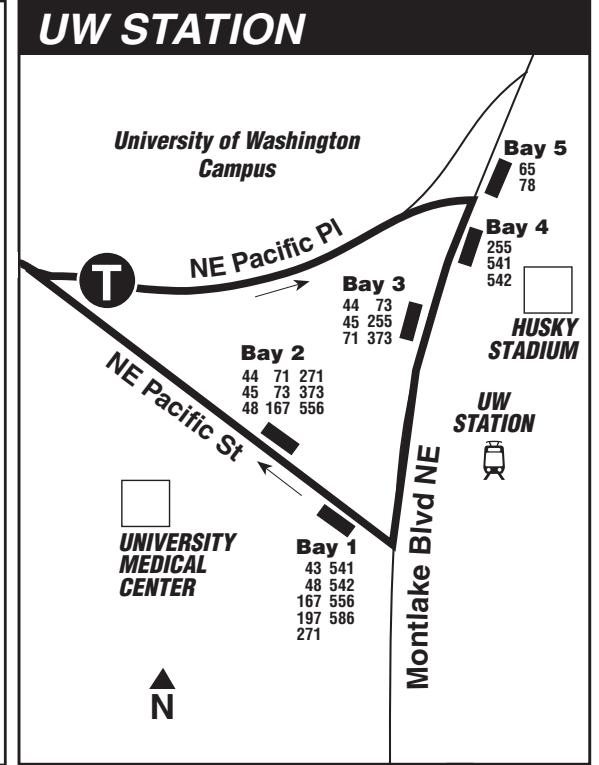

45 WEEKDAY/Entre semana

To UNIVERSITY DISTRICT →

Loyal Heights	Greenwood	Roosevelt	University District	UW Station
Loyal Way NW & NW 85th St	N 85th St & Greenwood Ave N	Roosevelt Way NE & NE 65th St	Univ Way NE & NE 45th St	NE Pacific Pl & Montlake Blvd NE
Stop #35530	Stop #5330	Stop #16440	Stop #9133	Stop #98360
5:14	5:24	5:37	5:43‡	5:50‡
5:30	5:40	5:53	5:59‡	6:06‡
5:44	5:54	6:07	6:13‡	6:20‡
5:58	6:08	6:21	6:28‡	6:35‡
6:16	6:26	6:40	6:47‡	6:54‡
6:30	6:40	6:54	7:01‡	7:09‡
6:43	6:53	7:07	7:14‡	7:23‡
6:53	7:03	7:17	7:24‡	7:33‡
7:03	7:13	7:27	7:34‡	7:43‡
7:10	7:20	7:34	7:41‡	7:51‡
7:18	7:28	7:43	7:51‡	8:01‡
7:26	7:36	7:52	8:00‡	8:10‡
7:34	7:44	8:00	8:08‡	8:18‡
7:41	7:51	8:07	8:15‡	8:25‡
7:48	7:58	8:14	8:22‡	8:32‡
7:58	8:08	8:24	8:32‡	8:42‡
8:08	8:18	8:34	8:42‡	8:52‡
8:18	8:28	8:44	8:52‡	9:02‡
8:26	8:36	8:52	9:00‡	9:10‡
8:34	8:44	9:00	9:08‡	9:18‡
8:44	8:54	9:10	9:18‡	9:28‡
8:54	9:04	9:19	9:27‡	9:37‡
9:05	9:15	9:30	9:38‡	9:48‡
9:15	9:25	9:40	9:48‡	9:58‡
9:27	9:37	9:52	10:00‡	10:10‡
9:37	9:47	10:02	10:10‡	10:20‡
9:47	9:57	10:12	10:20‡	10:30‡
9:57	10:07	10:22	10:30‡	10:40‡
10:12	10:22	10:37	10:45‡	10:55‡
10:27	10:37	10:52	11:00‡	11:09‡
10:43	10:53	11:08	11:16‡	11:25‡
10:57	11:07	11:22	11:30‡	11:39‡
11:12	11:22	11:37	11:45‡	11:54‡
11:27	11:37	11:52	12:00‡	12:09‡
11:42	11:52	12:07	12:15‡	12:24‡
11:57	12:07	12:22	12:30‡	12:39‡
12:13	12:23	12:38	12:46‡	12:55‡
12:28	12:38	12:53	1:01‡	1:10‡
12:43	12:53	1:08	1:16‡	1:25‡
12:58	1:08	1:23	1:31‡	1:40‡
1:13	1:23	1:38	1:46‡	1:55‡
1:27	1:37	1:53	2:01‡	2:10‡
1:43	1:53	2:09	2:17‡	2:26‡
1:58	2:08	2:24	2:32‡	2:41‡
2:13	2:23	2:39	2:47‡	2:56‡
2:29	2:39	2:56	3:04‡	3:14‡
2:44	2:54	3:12	3:20‡	3:30‡
2:58	3:10	3:28	3:36‡	3:46‡
3:14	3:26	3:44	3:52‡	4:02‡
3:30	3:42	4:00	4:08‡	4:18‡
3:42	3:54	4:12	4:20‡	4:31‡
3:52	4:04	4:22	4:30‡	4:41‡
4:03	4:15	4:33	4:41‡	4:52‡
4:13	4:25	4:43	4:51‡	5:02‡