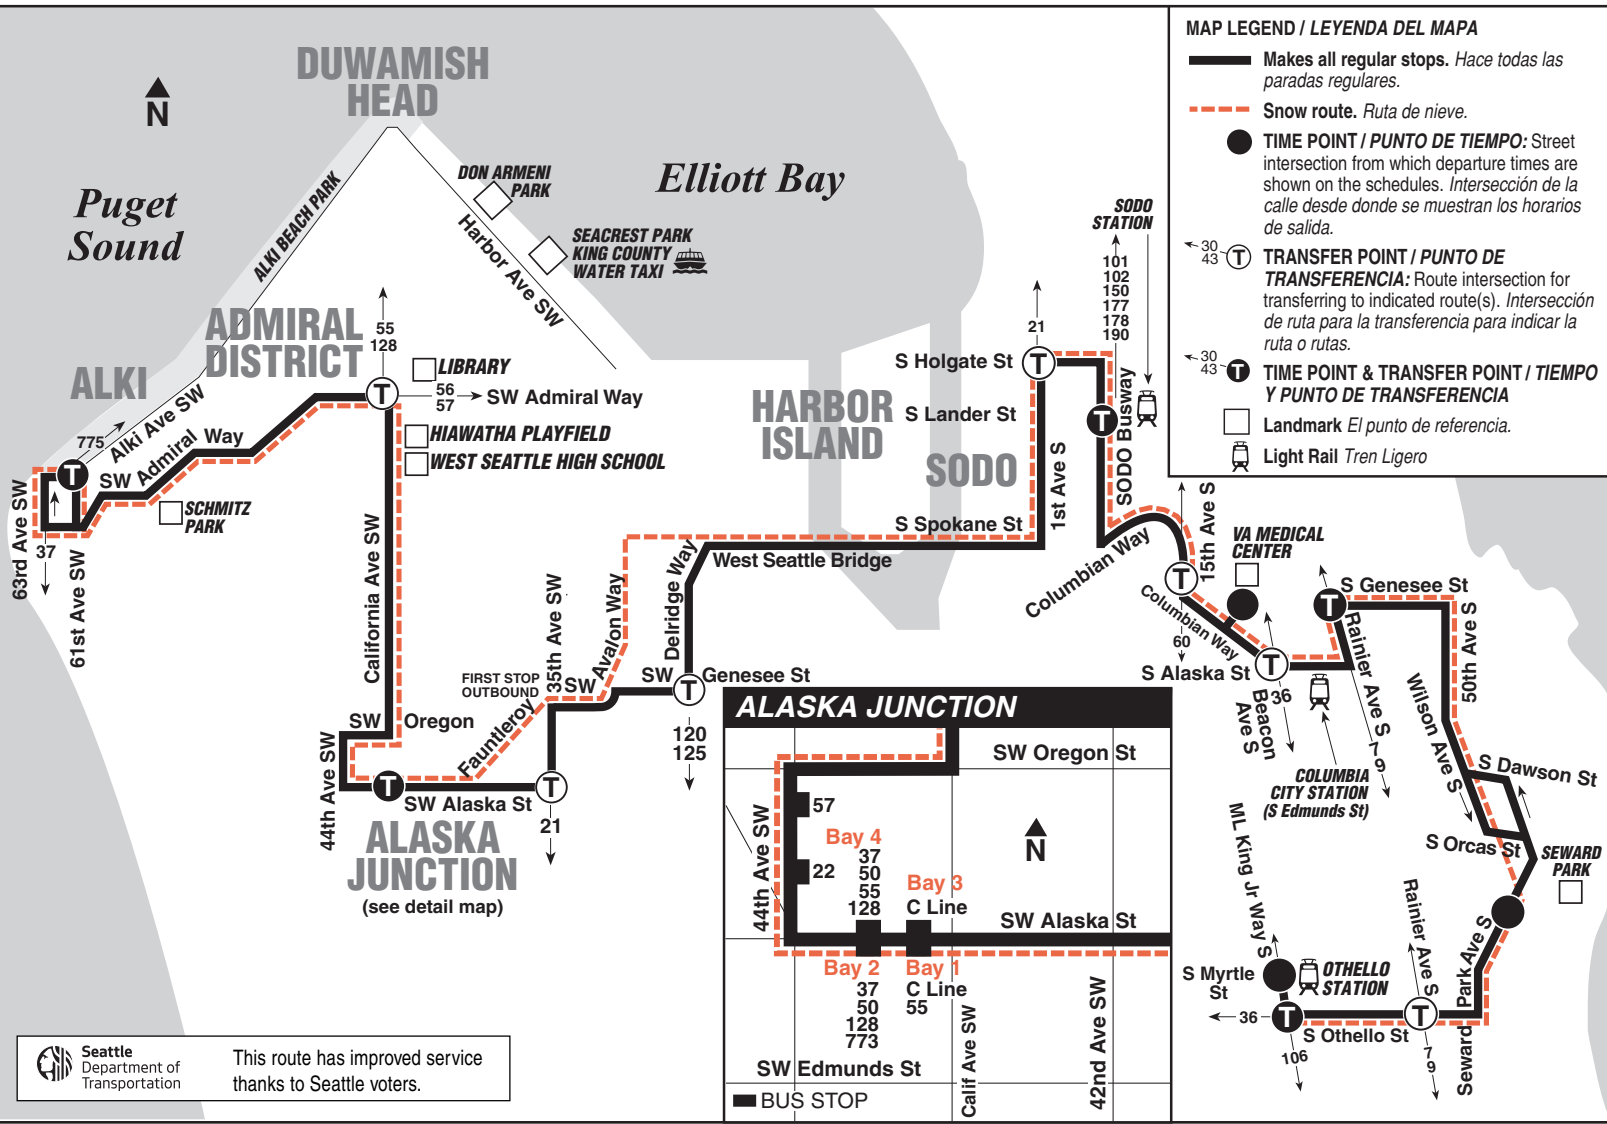

50 WEEKDAY/Entre semana

To SODO, ALKI →

Othello Station	Seward Park	Columbia City	Beacon Hill	SODO	Alaska Jct Bay 4	Alki
MLK Jr Way S & S Myrtle St	Seward Park Ave S & Wilson Ave S	Rainier Ave S & S Genesee St	VA Medical Center	SODO Busway & S Lander St	44th Ave SW & SW Alaska St	61st Ave SW & Alki Ave SW
Stop #56151	Stop #34690	Stop #8760	Stop #30453	Stop #99254	Stop #32011	Stop #14960
5:10	5:15	5:24	5:30	5:40	5:58	6:13
5:40	5:45	5:54	6:00	6:10	6:28	6:43
6:08	6:14	6:24	6:30	6:40	7:00	7:15
6:28	6:34	6:44	6:51	7:01	7:21	7:37
6:48	6:54	7:04	7:11	7:21	7:41	7:57
7:08	7:14	7:25	7:32	7:42	8:02	8:19
7:29	7:35	7:46	7:53	8:03	8:23	8:40
7:48	7:54	8:05	8:13	8:23	8:43	9:00
8:06	8:12	8:22	8:30	8:40	9:00	9:17
8:26	8:32	8:42	8:50	9:00	9:20	9:37
8:46	8:52	9:02	9:10	9:20	9:40	9:58
9:06	9:12	9:22	9:30	9:40	10:01	10:19
9:27	9:33	9:42	9:49	9:59	10:20	10:38
9:48	9:54	10:03	10:10	10:20	10:41	10:59
10:18	10:24	10:33	10:40	10:50	11:11	11:29
10:48	10:54	11:03	11:10	11:20	11:41	11:59
11:18	11:24	11:33	11:40	11:50	12:11	12:29
11:48	11:54	12:03	12:10	12:20	12:41	12:59
12:18	12:24	12:33	12:40	12:50	1:11	1:29
12:48	1:03	1:13	1:20	1:30	1:41	1:59
1:18	1:24	1:33	1:40	1:50	2:11	2:29
1:38	1:44	1:53	2:00	2:10	2:31	2:49
1:57	2:03	2:13	2:20	2:30	2:51	3:09
2:17	2:23	2:33	2:40	2:50	3:12	3:30
2:37	2:43	2:53	3:00	3:10	3:32	3:50
2:57	3:03	3:13	3:20	3:30	3:52	4:10
3:16	3:23	3:33	3:40	3:50	4:12	4:30
3:36	3:43	3:53	4:00	4:10	4:33	4:51
3:56	4:03	4:13	4:20	4:30	4:53	5:11
4:16	4:23	4:33	4:40	4:50	5:13	5:31
4:36	4:43	4:53	5:00	5:10	5:33	5:51
4:56	5:03	5:13	5:20	5:30	5:53	6:11
5:26	5:33	5:43	5:50	6:00	6:22	6:40
5:57	6:04	6:13	6:20	6:30	6:52	7:10
6:27	6:34	6:43	6:50	7:00	7:20	7:37
6:58	7:05	7:14	7:20	7:30	7:50	8:07
7:29	7:35	7:44	7:50	8:00	8:18	8:35
7:59	8:05	8:14	8:20	8:30	8:48	9:05
8:29	8:35	8:44	8:50	9:00	9:18	9:35
8:59	9:05	9:14	9:20	9:30	9:48	10:05
9:29	9:35	9:44	9:50	10:00	10:18	10:34
10:00	10:05	10:14	10:20	10:30	10:48	11:04
10:30	10:35	10:44	10:50	11:00	11:17	11:32
11:02	11:07	11:16	11:22	11:32	11:49	12:04
11:32	11:37	11:46	11:52	12:02	12:19	12:34
12:02	12:07	12:16	12:22	12:32	12:49	1:04

AM – Lighter Type   PM – Darker Type