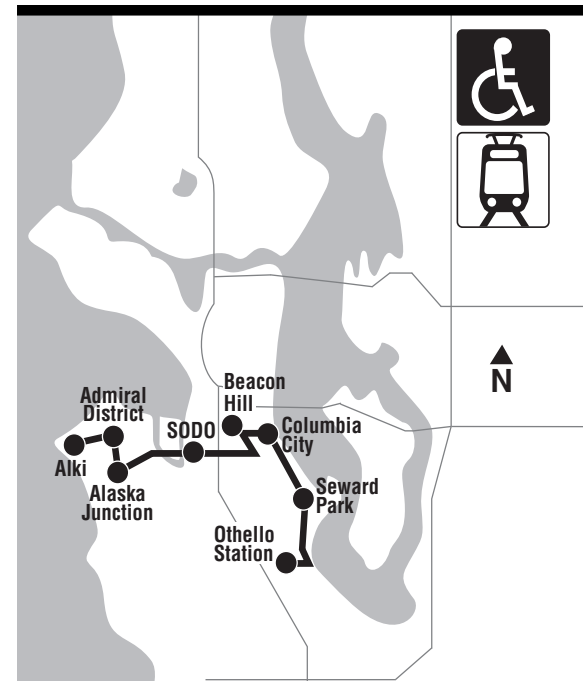

# 50

**Alki, Admiral District, Alaska Junction, SODO, VA Medical Center, Beacon Hill, Columbia City, Seward Park, Othello Station**

**March 21 thru September 18, 2020**  
*Del 21 de marzo al 18 de septiembre de 2020*