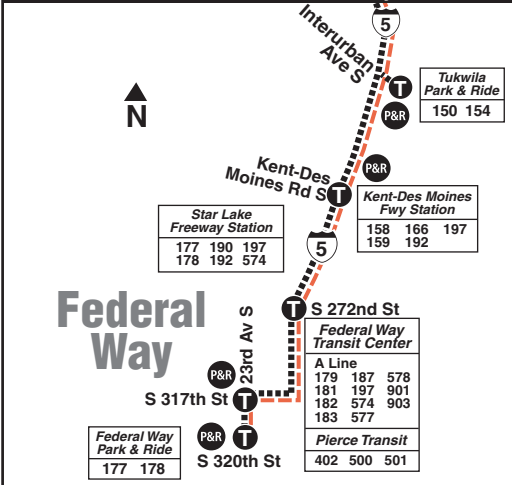

193

Federal Way, Star Lake, Kent-Des Moines Freeway Station, Tukwila P&R, First Hill

March 21 thru September 18, 2020

Del 21 de marzo al 18 de septiembre de 2020

King County
METRO

Moving forward together

Via I-5 to/from Federal Way

193 WEEKDAY/Entre semana

To FIRST HILL →

Federal Way S 320th St P&R Bay 1	Federal Way Transit Ctr Bay 7	Star Lake Fwy Station	Kent-Des Moines Fwy Station	Tukwila Park & Ride	Virginia Mason	9th Ave & Jefferson St	9th Ave & Spring St	E Jefferson St & 17th Ave
I-5 & S 320th St	S 317th St & 23rd Ave S	I-5 & S 272nd St	I-5 & Kent-Des Moines Rd	Interurban Ave S & 52nd Ave S	9th Ave & Spring St	9th Ave & Jefferson St	E Jefferson St & 17th Ave	
Stop #83751	Stop #80437	Stop #47972	Stop #58782	Stop #80710	Stop #41981	Stop #12910	Stop #12980	
5:21 5:46 6:01	5:26 5:51 6:06	5:33 5:59 6:14	5:40 6:06 6:22	5:55 6:21 6:37	6:20‡ 6:48‡ 7:04‡	6:23‡ 6:51‡ 7:07‡	6:30‡ 6:58‡ 7:14‡	
6:23 6:41 7:09	6:28 6:46 7:14	6:36 6:54 7:22	6:44 7:01 7:29	6:59 7:17 7:44	7:28‡ 7:48‡ 8:15‡	7:31‡ 7:51‡ 8:18‡	7:38‡ 7:58‡ 8:25‡	
7:45	7:50	7:57	8:04	8:19	8:50‡	8:53‡	9:00‡	

To Federal Way: Stops on E Jefferson St at 17th Ave and 12th Ave; on Jefferson St at Broadway and 9th Ave; on 9th Ave at Spring St; on Boren Ave at Seneca St, Madison St and Columbia St; northbound on Interurban Ave S at 52nd Ave S and 48th Ave S; at I-5 & Kent-Des Moines Freeway Station; at Star Lake Freeway Station (I-5 & S 272nd); on S 317th St at 26th Ave S; at Federal Way Transit Center; on 23rd Ave S at S 320th St and Federal Way Park & Ride.