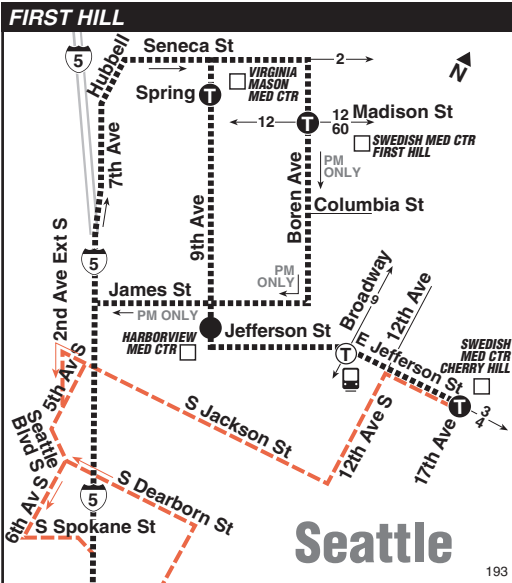

193

Federal Way, Star Lake, Kent-Des Moines Freeway Station, Tukwila P&R, First Hill

March 21 thru September 18, 2020

Del 21 de marzo al 18 de septiembre de 2020

King County
METRO

Moving forward together

Via I-5 to/from Federal Way

Express Service Information

To First Hill: Stops at Federal Way Park & Ride; on 23rd Ave S at S 319th Pl; Federal Way Transit Center; on S 317th St at 26th Ave S; Star Lake Freeway Station (I-5 at S 272nd St); at I-5 & Kent-Des Moines Freeway Station; southbound on Interurban Ave S at 48th Ave S; northbound on Interurban Ave S at 52nd Ave S; on Seneca St at 8th Ave; on 9th Ave at Spring St, Marion St, Cherry St and Jefferson St; and on E Jefferson St at Broadway, 12th Ave, 14th Ave and 17th Ave.

To Federal Way: Stops on E Jefferson St at 17th Ave and 12th Ave; on Jefferson St at Broadway and 9th Ave; on 9th Ave at Spring St; on Boren Ave at Seneca St, Madison St and Columbia St; northbound on Interurban Ave S at 52nd Ave S and 48th Ave S; at I-5 & Kent-Des Moines Freeway Station; at Star Lake Freeway Station (I-5 & S 272nd); on S 317th St at 26th Ave S; at Federal Way Transit Center; on 23rd Ave S at S 320th St and Federal Way Park & Ride.