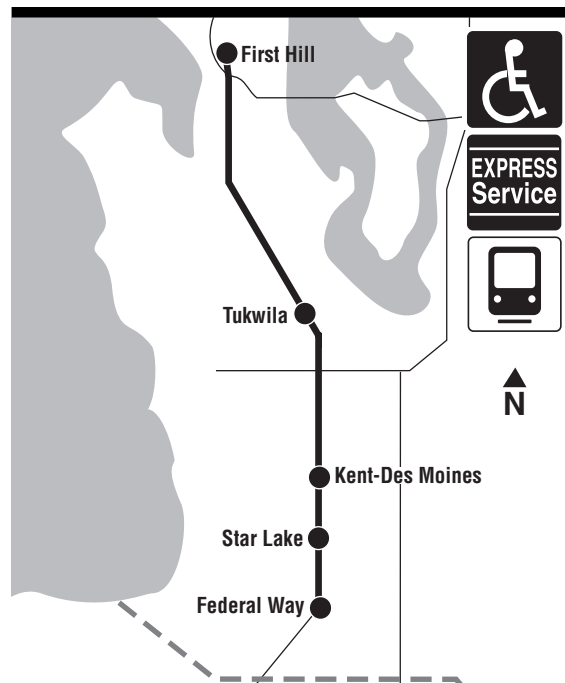

Interpreter
206-553-3000

Intérpretes
Переводчик
Перекладач
Turjubaan
Thông Dịch Viên
ἑρμῆνης
ἑρμῆνης
ἑρμῆνης
ἑρμῆνης
ἑρμῆνης

More peak service

Funds from a partnership with Harborview, Swedish and Virginia Mason medical centers pay for two additional peak period trips every weekday, plus all service between the Star Lake Park & Ride and the Federal Way Transit Center.

193

Federal Way, Star Lake, Kent-Des Moines Freeway Station, Tukwila P&R, First Hill

March 21 thru September 18, 2020

Del 21 de marzo al 18 de septiembre de 2020

King County
METRO

Moving forward together

Via I-5 to/from Federal Way

Express Service Information

To First Hill: Stops at Federal Way Park & Ride; on 23rd Ave S at S 319th Pl; Federal Way Transit Center; on S 317th St at 26th Ave S; Star Lake Freeway Station (I-5 at S 272nd St); at I-5 & Kent-Des Moines Freeway Station; southbound on Interurban Ave S at 48th Ave S; northbound on Interurban Ave S at 52nd Ave S; on Seneca St at 8th Ave; on 9th Ave at Spring St, Marion St, Cherry St and Jefferson St; and on E Jefferson St at Broadway, 12th Ave, 14th Ave and 17th Ave.

To Federal Way: Stops on E Jefferson St at 17th Ave and 12th Ave; on Jefferson St at Broadway and 9th Ave; on 9th Ave at Spring St; on Boren Ave at Seneca St, Madison St and Columbia St; northbound on Interurban Ave S at 52nd Ave S and 48th Ave S; at I-5 & Kent-Des Moines Freeway Station; at Star Lake Freeway Station (I-5 & S 272nd); on S 317th St at 26th Ave S; at Federal Way Transit Center; on 23rd Ave S at S 320th St and Federal Way Park & Ride.