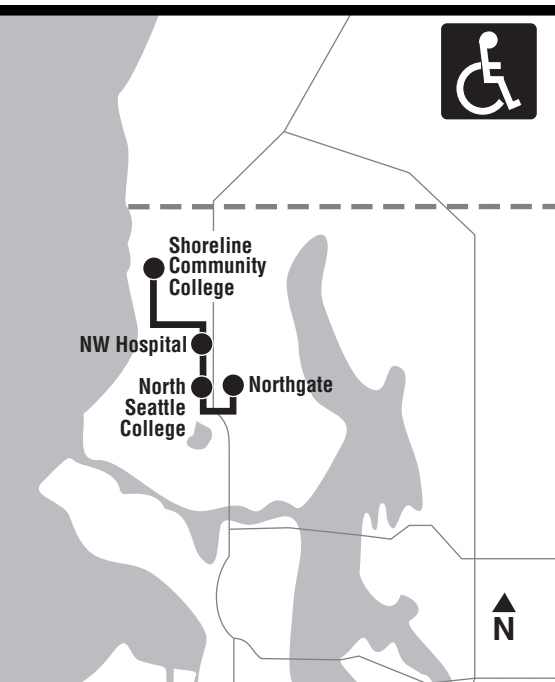

Pague su pasaje al abordar el autobús. Pague en efectivo (cantidad exacta; los conductores no tienen cambio), con tarjeta regional ORCA o muestre su boleto. Muestre su Transit GO Ticket activado (boleto electrónico) o su boleto transferible al conductor. Las transferencias son válidas sólo en Metro. Para mayor información, vea "Cómo pagar" en la página web de Metro.

What To Pay Cuánto pagar

Adults (19 and older) <i>Adultos</i> (19 años y mayor)	$2.75
Youth (6-18 yrs) <i>Jóvenes</i> (6-18 años)	$1.50
ORCA LIFT Fare* <i>Tarifa ORCA LIFT*</i>	$1.50
RRFP cardholders (registered seniors, Medicare, disabled) <i>Titulares de tarjetas RRFP</i> (personas mayores registradas, Medicare, discapacitados)	$1.00
Children (thru age 5) Four may ride free with person paying adult fare <i>Niños</i> (hasta los 5 años) Pueden viajar hasta cuatro con una persona que pague la tarifa de adulto.	

*Income Qualified *Ingresos que reúnan los requisitos

Metro Customer Service
206-553-3000

Metro Website / Trip Planner
kingcounty.gov/metro

345

Shoreline CC,
Four Freedoms,
Northwest Hospital,
North Seattle College,
Northgate

March 21 thru September 18, 2020
Del 21 de marzo al 18 de septiembre de 2020