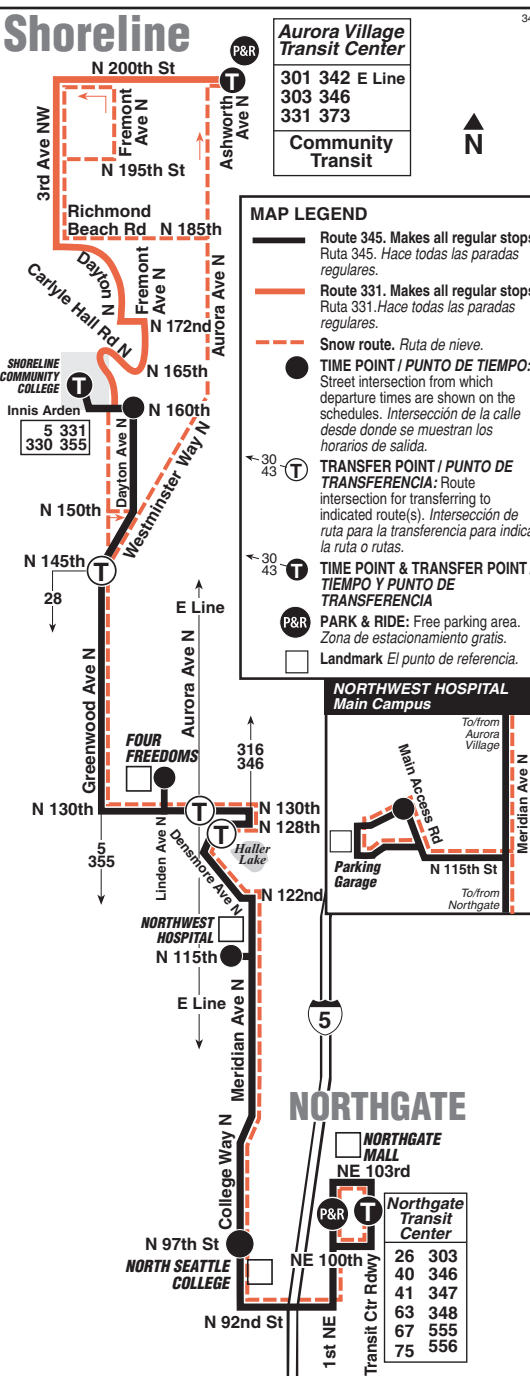

Snow/Emergency Service Servicio de emergencia/nieve

During most snow conditions this route will operate via the snow routing shown in this timetable. In the rare event that Metro declares an emergency, this route will continue to operate as a designated Emergency Snow Network route. During such an event, it is expected to operate with the same route number and follow the same snow routing as shown in this timetable. Visit kingcounty.gov/metro/snow and sign up for Transit Alerts to stay informed during adverse conditions.

Durante la mayoría de las nevadas, esta ruta operará por el recorrido para nevadas que se muestra en este programa. En el caso poco frecuente de que Metro declare una emergencia, esta ruta seguirá operando como ruta designada de la Red de Emergencia para Nevadas. En ese caso, se espera que opere con el mismo número de ruta y que siga el mismo recorrido para casos de nieve que se muestran en este programa. Visite kingcounty.gov/metro/snow y regístrese para recibir Alertas de Transporte y mantenerse informado durante las condiciones adversas.

Get real-time bus arrival information on your mobile device.
Text your bus stop number to 62550.

Timetable Symbols

- **D** - From Aurora Village Transit Center, Route 331 continues to Ballinger Terrace, Lake Forest Park and Kenmore.
- **G** - Continues as Route 348 to Jackson Park, North City, Richmond Beach.

Transit Alerts
Metro offers an alert subscription service via email or text. You choose the route information you want and we will send it to you. Go to Metro's website to sign up.

345 WEEKDAY/Entre semana