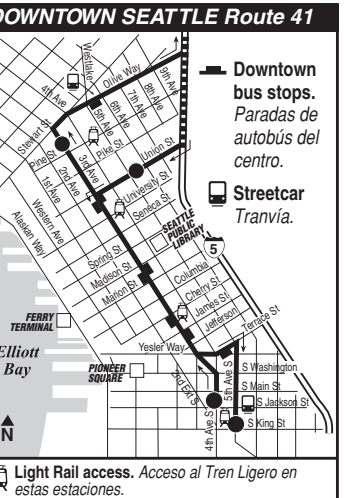

Special Service Information

Route 345 from Northgate, upon reaching Shoreline Community College, becomes Route 331 to Aurora Village. If your destination is Aurora Village, simply remain on the bus. Route 331 also continues from Aurora Village to Kenmore via Lake Forest Park (please refer to Route 331 timetable). Route 331 from Aurora Village to Shoreline Community College becomes Route 345 to Northgate upon reaching the college.

Holiday Information/ Información sobre feriados

The Sunday schedule shown in this timetable will be operated on the following holidays. *El horario de los domingos que aparece en este programa se aplicará para el siguiente feriados:*

Memorial Day	May 25
Día de los Caídos	el 25 de mayo
Independence Day (observed)	July 3
Día de la independencia (observado)	3 de julio
Labor Day	September 7
Día del Trabajo	7 de septiembre

345 WEEKDAY/Entre semana

To NORTHGATE →		To SHORELINE CC →						
Downtown Seattle 4th Ave S & S Jackson St	Northgate Transit Ctr Bay 2 NE 103rd St & Transit Roadway	Northgate Transit Ctr Bay 3 NE 103rd St & Transit Roadway	North Seattle College College Way N & N 97th St	Four Freedoms Linden Ave N & N 135th St	Shoreline Community College	Aurora Vill Transit Ctr Bay 6 Ashworth N & N 200th St		
Stop #619	Stop #35324	Stop #82198	Stop #35326	Stop #17710	Stop #16914	Stop #43095	Stop #5493	Stop #16106
ROUTE 41		ROUTE 345		ROUTE 331				
5:42	6:04	6:09	6:20	6:24	6:30	6:40	6:49	7:05D
6:10	6:32	6:39	6:50	6:54	7:00	7:10	7:19	7:35D
6:53	7:17	7:08	7:20	7:25	7:31	7:41	7:50	8:06D
7:23	7:47	7:39	7:50	7:55	8:01	8:11	8:20	8:36D
7:50	8:15	8:09	8:20	8:25	8:31	8:41	8:50	9:06D
8:20	8:45	8:37	8:50	8:55	9:01	9:11	9:20	9:37D
8:50	9:15	9:06	9:20	9:25	9:31	9:41	9:50	10:07D
9:19	9:44	9:35	9:50	9:55	10:01	10:11	10:20	10:37D
9:43	10:08	10:06	10:20	10:25	10:31	10:41	10:50	11:07D
10:19	10:44	10:36	10:50	10:55	11:01	11:12	11:21	11:38D
10:43	11:08	11:06	11:20	11:25	11:31	11:42	11:51	12:08D
11:18	11:43	11:36	11:50	11:55	12:01	12:12	12:21	12:39D
11:48	12:13	12:06	12:20	12:25	12:32	12:43	12:53	1:11D
12:18	12:46	12:36	12:50	12:55	1:02	1:13	1:23	1:42D
12:48	1:16	1:06	1:20	1:25	1:32	1:43	1:53	2:12D
1:11	1:39	1:36	1:50	1:55	2:02	2:14	2:24	2:43D
1:41	2:09	2:05	2:20	2:25	2:33	2:45	2:55	3:14D
2:11	2:39	2:35	2:50	2:55	3:03	3:15	3:25	3:44D
2:47	3:16	3:05	3:20	3:25	3:33	3:45	3:55	4:14D
3:12	3:45	3:35	3:50	3:55	4:03	4:15	4:25	4:43D
3:41	4:14	4:05	4:20	4:25	4:32	4:44	4:54	5:12D
4:12	4:45	4:34	4:50	4:55	5:02	5:14	5:24	5:42D
4:39	5:14	5:05	5:20	5:25	5:32	5:44	5:54	6:12D
5:07	5:42	5:35	5:50	5:55	6:02	6:13	6:23	6:41D
5:41	6:15	6:05	6:20	6:25	6:32	6:43	6:53	7:09D
6:04	6:38	6:35	6:50	6:55	7:02	7:13	7:23	—
6:46	7:16	7:09	7:20	7:25	7:32	7:42	7:52	—
7:19	7:46	—	7:50	7:55	8:02	8:12	8:22	—
7:49	8:15	7:55	8:20	8:25	8:32	8:41	8:51	—
8:19	8:45	—	8:50	8:55	9:02	9:11	9:21	—
8:49	9:15	—	9:20	9:25	9:32	9:41	9:50	—
9:19	9:45	—	9:50	9:55	10:02	10:11	10:20	—
10:04	10:30	—	9:55	10:35	10:40	10:55	11:04	—
11:04	11:28	—	11:35	11:40	11:46	11:55	12:03	—

AM – Lighter Type PM – Darker Type

Metro Customer Services