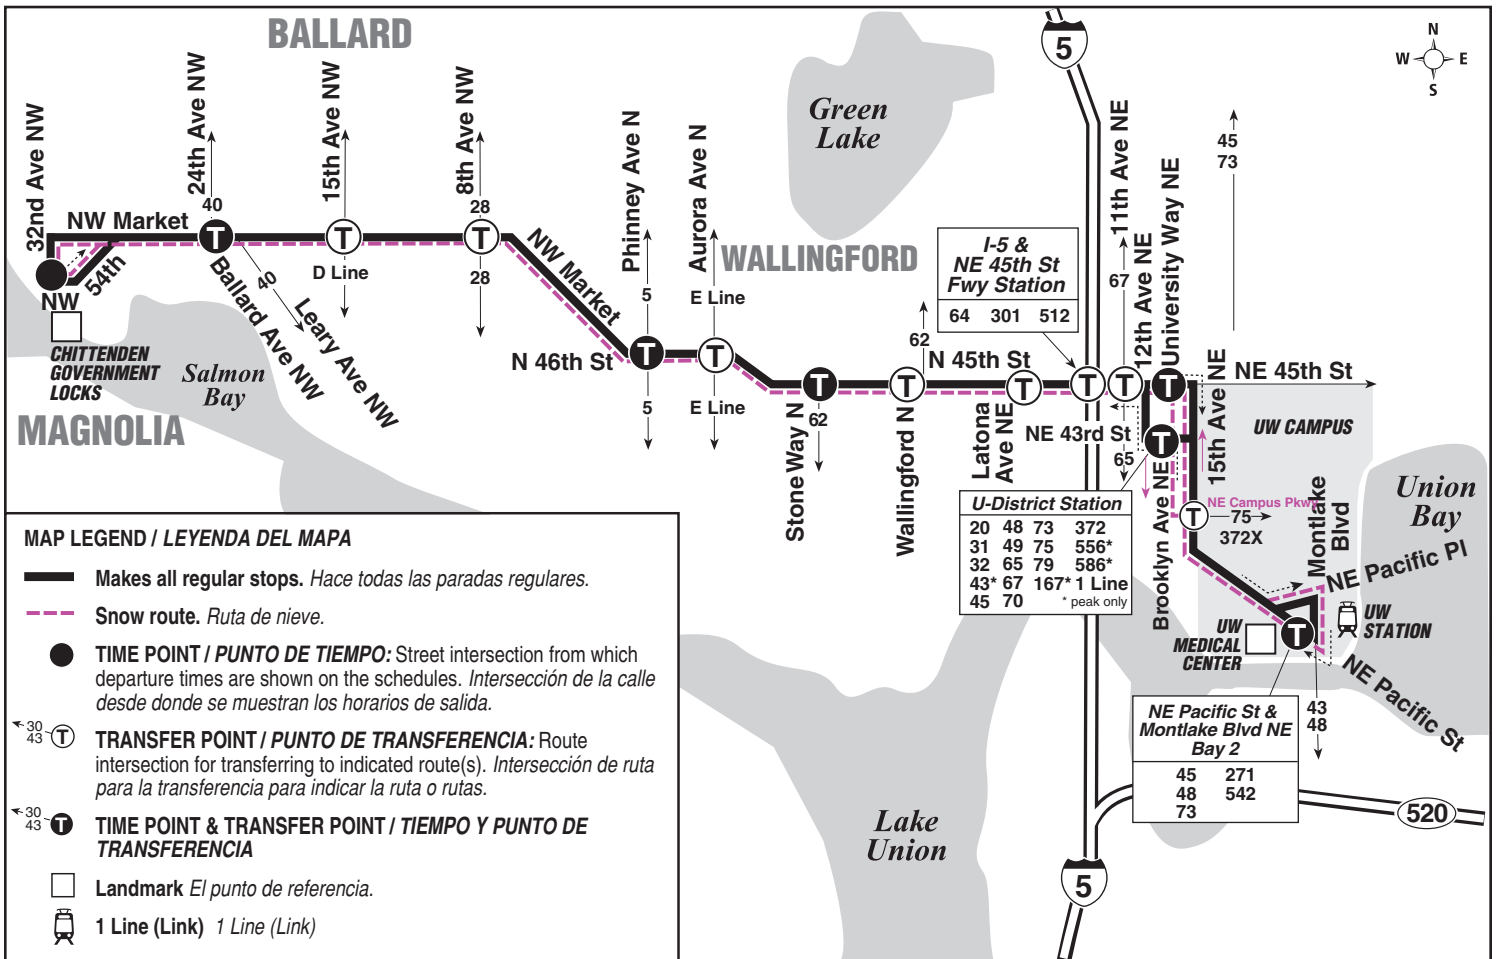

September 17, 2022 thru  
March 17, 2023

Del 17 de septiembre de 2022 al  
17 de marzo de 2023

## Ballard, Wallingford, University District, UW Station

Ballard		Fremont	Wallingford	University District Station Bay 3	University District	To Route
32nd Ave NW & NW 54th St	NW Market St & Ballard Ave NW	N 46th St & Phinney Ave N	N 45th St & Stone Way N	NE 45th St & University Way NE	NE Pacific Pl & NE Pacific St	
Stop #18085	Stop #18120	Stop #29225	Stop #29231	Stop #10911	Stop #29243	
5:55	5:58	6:08	6:13	6:23‡	6:32‡	
6:05	6:08	6:17	6:22	6:32‡	—	43
6:15	6:18	6:27	6:32	6:42	6:51	
6:23	6:26	6:35	6:40	6:50	—	43
6:33	6:36	6:45	6:50	7:00‡	—	43
6:43	6:46	6:55	7:00	7:08‡	7:16‡	
6:53	6:56	7:05	7:09	7:17‡	7:25‡	
7:02	7:05	7:14	7:18	7:26	—	43
7:10	7:13	7:22	7:26	7:34‡	7:42‡	
7:17	7:20	7:29	7:33	7:41	—	43
7:25	7:28	7:37	7:41	7:49‡	7:57‡	
7:37	7:40	7:49	7:53	8:01‡	8:09‡	
7:49	7:52	8:01	8:05	8:13	—	43
8:02	8:05	8:13	8:17	8:25‡	8:33‡	
8:14	8:17	8:25	8:29	8:37‡	8:45‡	
8:26	8:29	8:37	8:41	8:49‡	—	43
8:36	8:39	8:47	8:51	8:59	—	43
8:46	8:49	8:57	9:01	9:09‡	9:17‡	
9:00	9:03	9:11	9:15	9:23‡	9:31‡	
9:20	9:23	9:31	9:35	9:43‡	9:51‡	
9:40	9:43	9:51	9:55	10:03‡	10:11‡	
10:00	10:02	10:09	10:13	10:20‡	10:28‡	
10:20	10:22	10:29	10:33	10:40‡	10:48‡	
10:40	10:42	10:49	10:53	11:00	11:08	
11:00	11:02	11:08	11:12	11:18‡	11:26‡	
11:02	11:04	11:10	11:14	11:20	—	43
11:20	11:22	11:28	11:32	11:38	11:46	
11:40	11:42	11:48	11:51	11:57‡	12:05‡	
12:00	12:02	12:07	12:10	12:16	12:24	
12:20	12:22	12:27	12:30	12:36‡	—	43
12:40	12:42	12:47	12:50	12:56	—	43
12:58	1:00	1:05	1:08	1:14	1:22	
1:21	1:23	1:28	1:31	1:37	1:45	
2:07	2:09	2:14	2:17	2:23	2:31	
2:53	2:55	3:00	3:03	3:09	3:17	
3:39	3:41	3:46	3:49	3:55	—	43
4:24	4:26	4:31	4:34	4:40	—	43