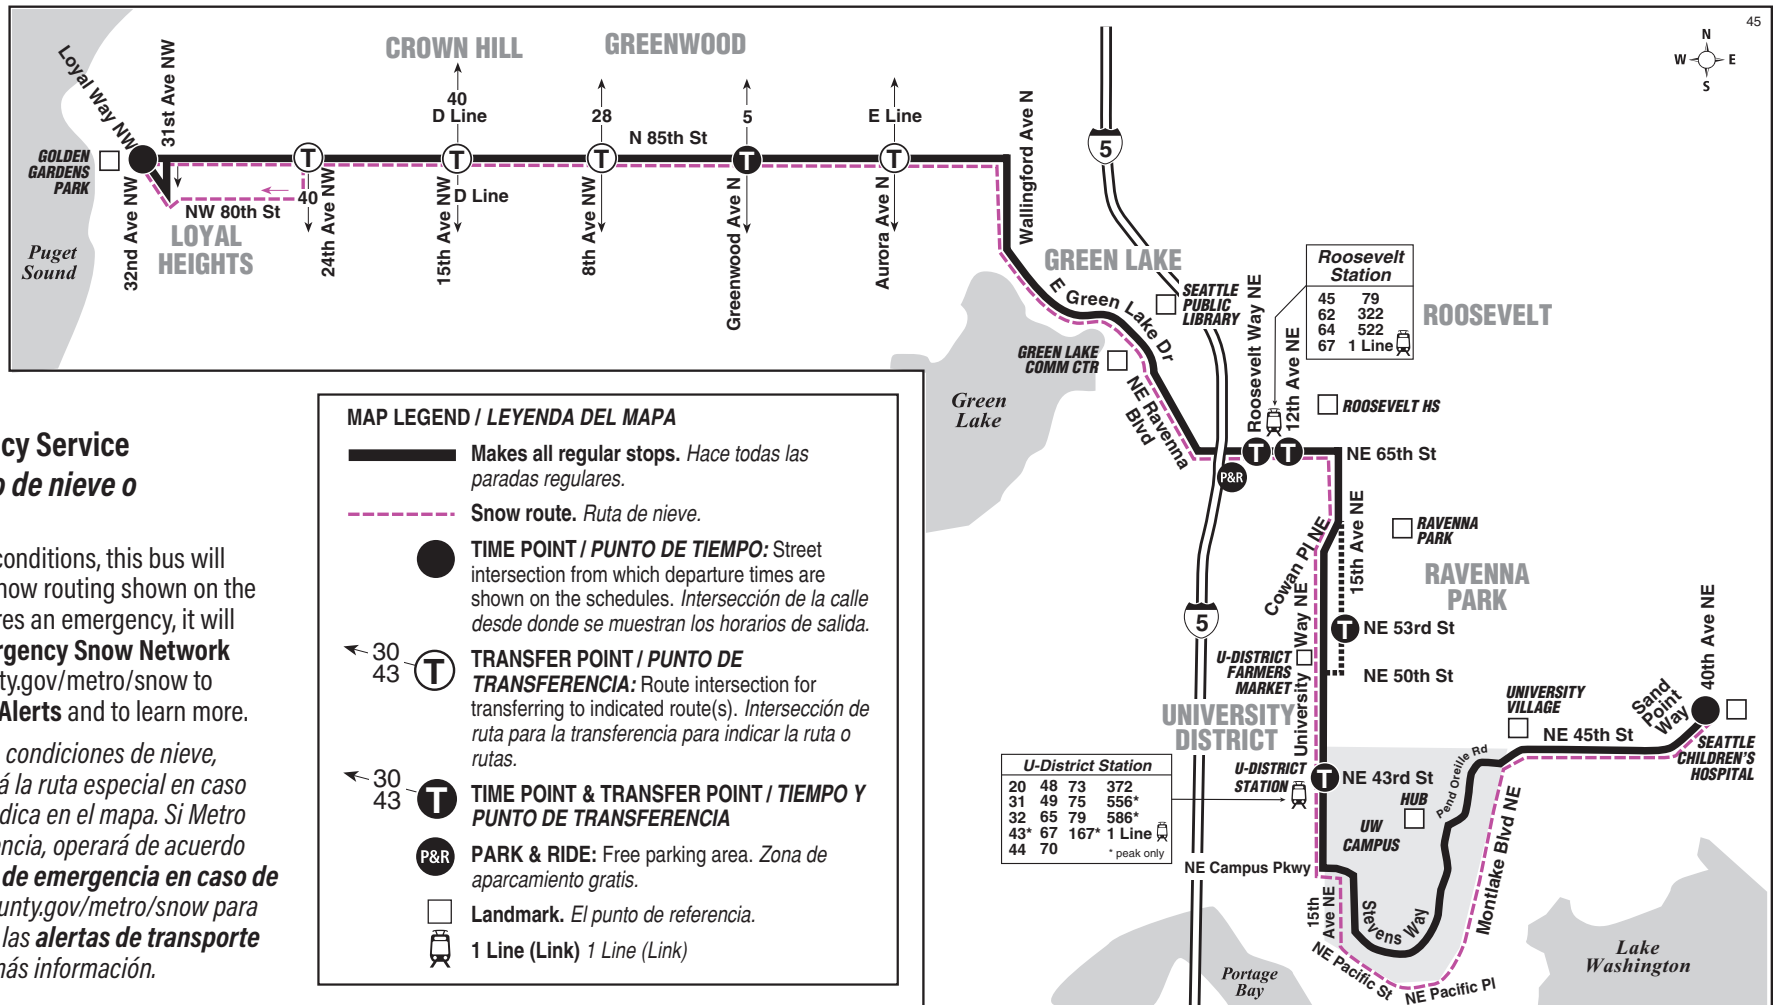

September 17, 2022
thru March 17, 2023
Del 17 de septiembre de
2022 al 17 de marzo de 2023

Loyal Heights, Greenwood, Green Lake, Roosevelt, University District, Seattle Children's Hospital

Snow/ Emergency Service Servicio en caso de nieve o emergencia

During most snow conditions, this bus will follow the special snow routing shown on the map. If Metro declares an emergency, it will operate on an **Emergency Snow Network** plan. Visit kingcounty.gov/metro/snow to register for **Transit Alerts** and to learn more.

En la mayoría de las condiciones de nieve, este autobús seguirá la ruta especial en caso de nieve como se indica en el mapa. Si Metro declara una emergencia, operará de acuerdo con un plan de **Red de emergencia en caso de nieve**. Visite kingcounty.gov/metro/snow para registrarse y recibir las **alertas de transporte público** y obtener más información.