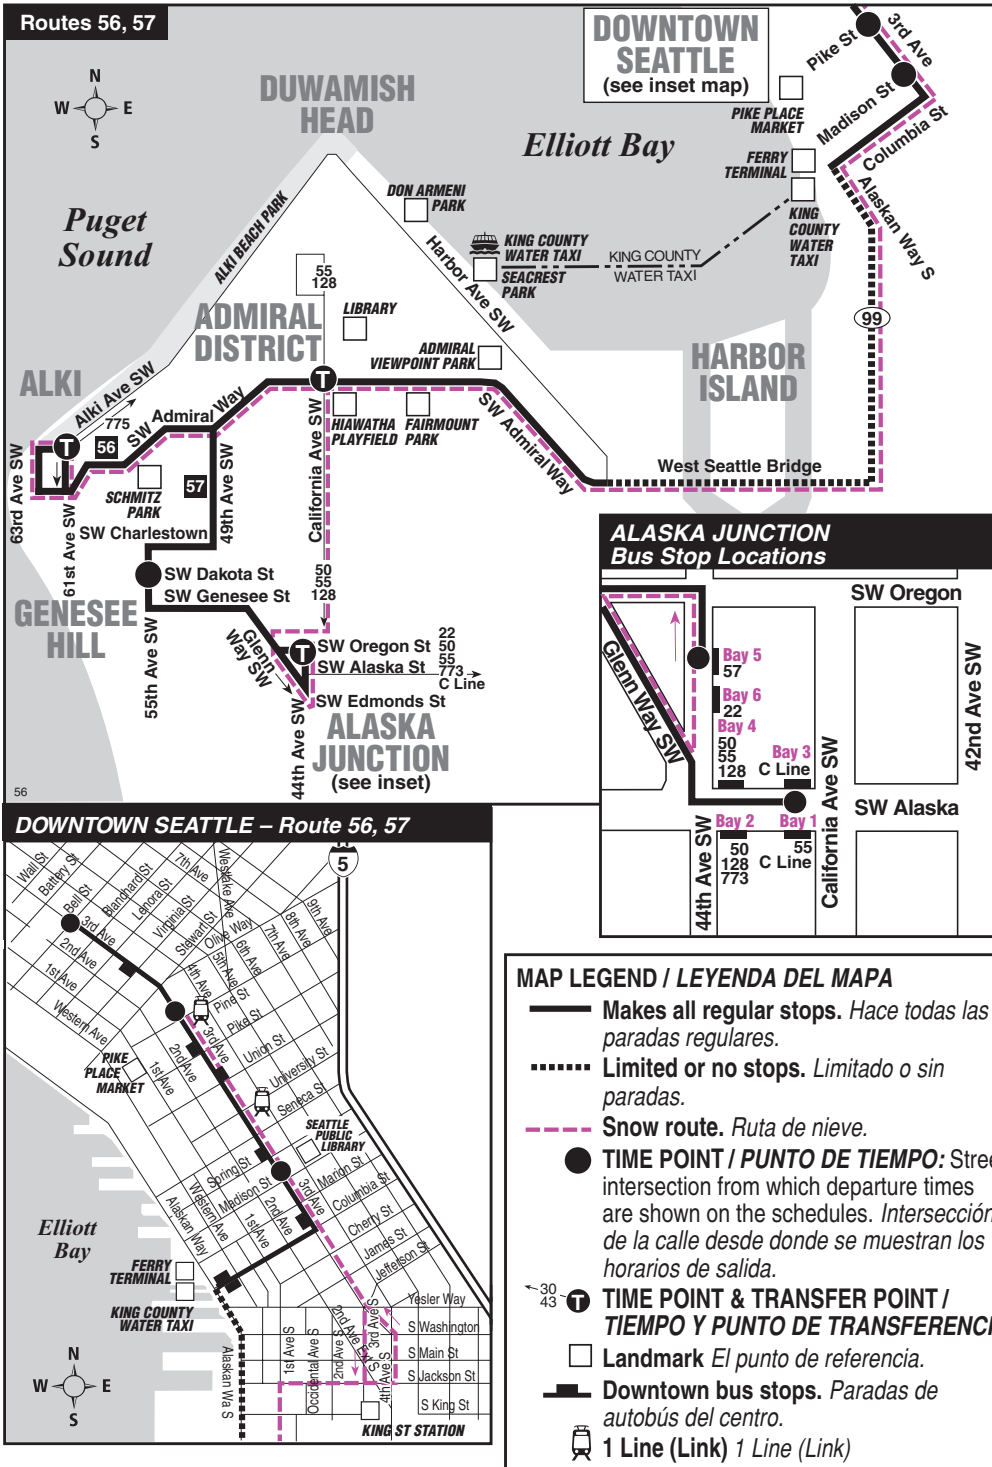

September 17, 2022  
thru March 17, 2023  
Del 17 de septiembre de  
2022 al 17 de marzo de  
2023

## Alki, Alaska Junction, Genesee Hill, Admiral District, Downtown Seattle

These routes do not operate on weekends or holidays.

## Route 56, 57 Monday thru Friday to Downtown Seattle

Servicio de lunes a viernes al centro de Seattle

	Alaska Junction Bay 5	Genesee Hill 55th Ave SW & SW Dakota St	Alki Alki Ave SW & 61st Ave SW	Admiral District SW Admiral & California Ave SW	Downtown Seattle	
Route	Stop #32013	Stop #39464	Stop #14960	Stop #15060	Stop #548	Stop #590
56	—	—	5:53	6:00	6:18‡	6:22‡
56	—	—	6:32	6:40	7:01‡	7:05‡
57	6:47	6:51	—	7:00	7:22‡	7:26‡
56	—	—	7:12	7:20	7:41‡	7:45‡
57	7:17	7:21	—	7:30	7:53‡	7:57‡
57	7:46	7:51	—	8:00	8:23‡	8:27‡
56	—	—	8:07	8:15	8:37‡	8:41‡
56	—	—	9:08	9:15	9:34‡	9:38‡

## Route 56, 57 Monday thru Friday to Alki, Alaska Junction

Servicio de lunes a viernes a Admiral District, Alaska Junction

	Downtown Seattle	Admiral District	Alki	Genesee Hill	Alaska Junction Bay 2
Route	Stop #400	Stop #15540	Stop #14960	Stop #39530	Stop #31811
56	<b>3:01</b>	<b>3:24‡</b>	<b>3:31</b>	—	—
57	<b>3:26</b>	<b>3:51‡</b>	—	<b>3:59‡</b>	<b>4:04‡</b>
56	<b>4:01</b>	<b>4:25‡</b>	<b>4:32</b>	—	—
57	<b>4:06</b>	<b>4:32‡</b>	—	<b>4:40‡</b>	<b>4:45‡</b>
56	<b>4:41</b>	<b>5:05‡</b>	<b>5:12</b>	—	—
57	<b>4:41</b>	<b>5:07‡</b>	—	<b>5:15‡</b>	<b>5:20‡</b>
57	<b>5:06</b>	<b>5:32‡</b>	—	<b>5:40‡</b>	<b>5:45‡</b>
56	<b>5:21</b>	<b>5:46‡</b>	<b>5:53</b>	—	—
57	<b>5:41</b>	<b>6:05‡</b>	—	<b>6:13‡</b>	<b>6:18‡</b>
56	<b>6:01</b>	<b>6:25‡</b>	<b>6:32</b>	—	—
56	<b>6:41</b>	<b>7:03‡</b>	<b>7:10</b>	—	—