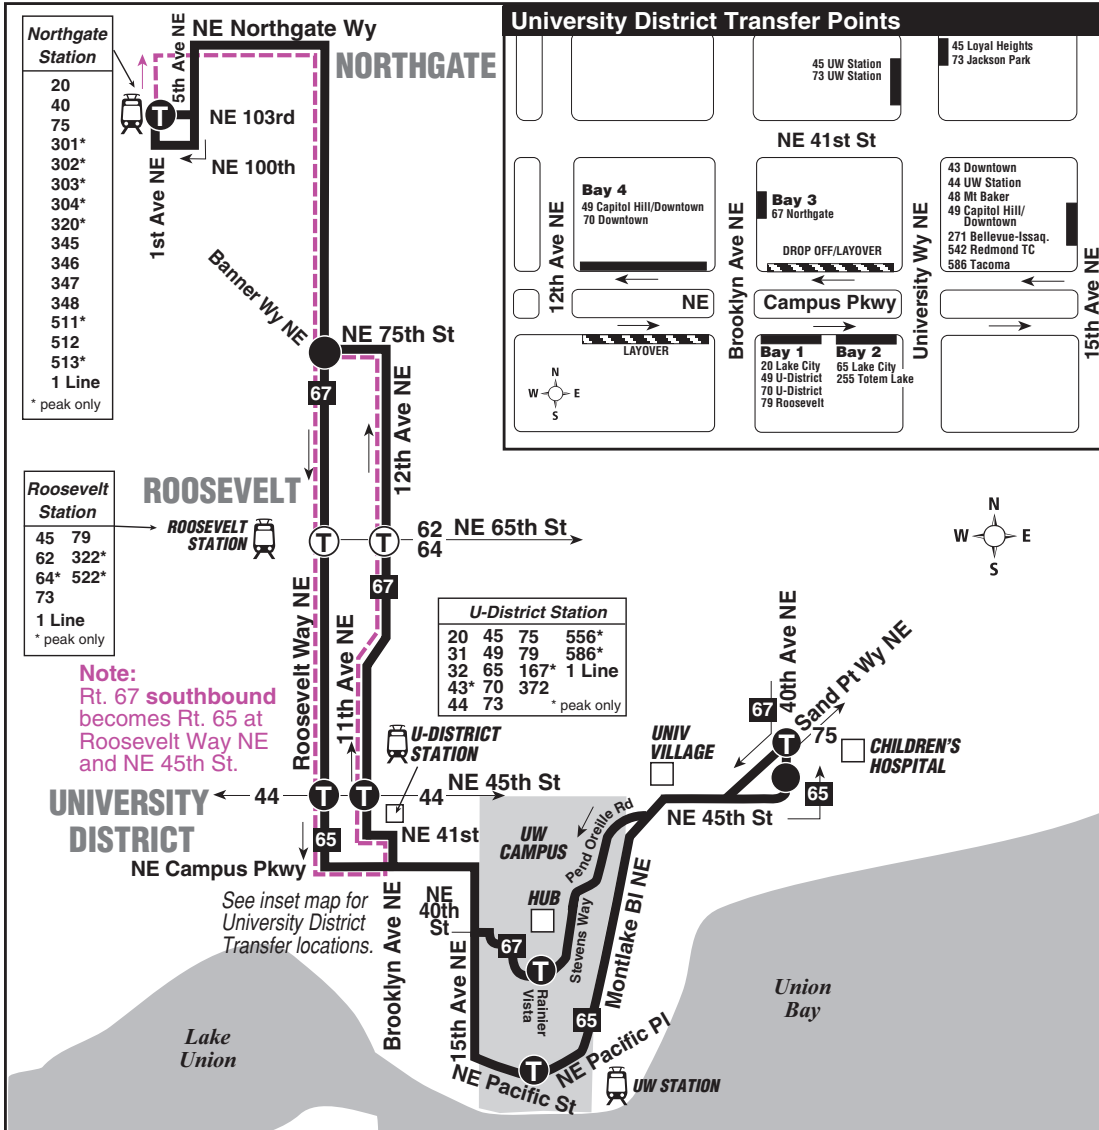

September 17, 2022
thru March 17, 2023

Del 17 de septiembre de
2022 al 17 de marzo de
2023

Northgate, Roosevelt, University District, Children's Hospital

Snow/ Emergency Service Servicio en caso de nieve o emergencia

MAP LEGEND / LEYENDA DEL MAPA

- Makes all regular stops. Hace todas las paradas regulares.
- Snow route. Ruta de nieve.
- TIME POINT / PUNTO DE TIEMPO: Street intersection from which departure times are shown on the schedules. Intersección de la calle desde donde se muestran los horarios de salida.
- TRANSFER POINT / PUNTO DE TRANSFERENCIA: Route intersection for transferring to indicated route(s). Intersección de ruta para la transferencia para indicar la ruta o rutas.
- TIME POINT & TRANSFER POINT / TIEMPO Y PUNTO DE TRANSFERENCIA
- Landmark El punto de referencia
- 1 Line (Link) 1 Line (Link)

How to Read a Schedule

1. Locate the MONDAY thru FRIDAY, SATURDAY, or SUNDAY schedule block for the day of travel.
2. Timepoints are selected bus stops along the route that correspond to times listed under each location and to timepoint dots on the map. Timepoints are listed from the beginning of the route (on the left) to the end (on the right). If you are boarding at a stop between two timepoints, use the earlier time as a guide.
3. Bus stop number.
4. Read down the column to find the time your bus leaves the timepoint.
5. Read across the row to find the time your bus arrives at the next timepoint.
6. If there is a symbol (letter or character) after a time, look for the explanation below the schedule.
7. A dash in the column means the bus does not serve that timepoint.
8. Refer to the Special Service Information section for any changes in routing or other unique aspects of service on this route.