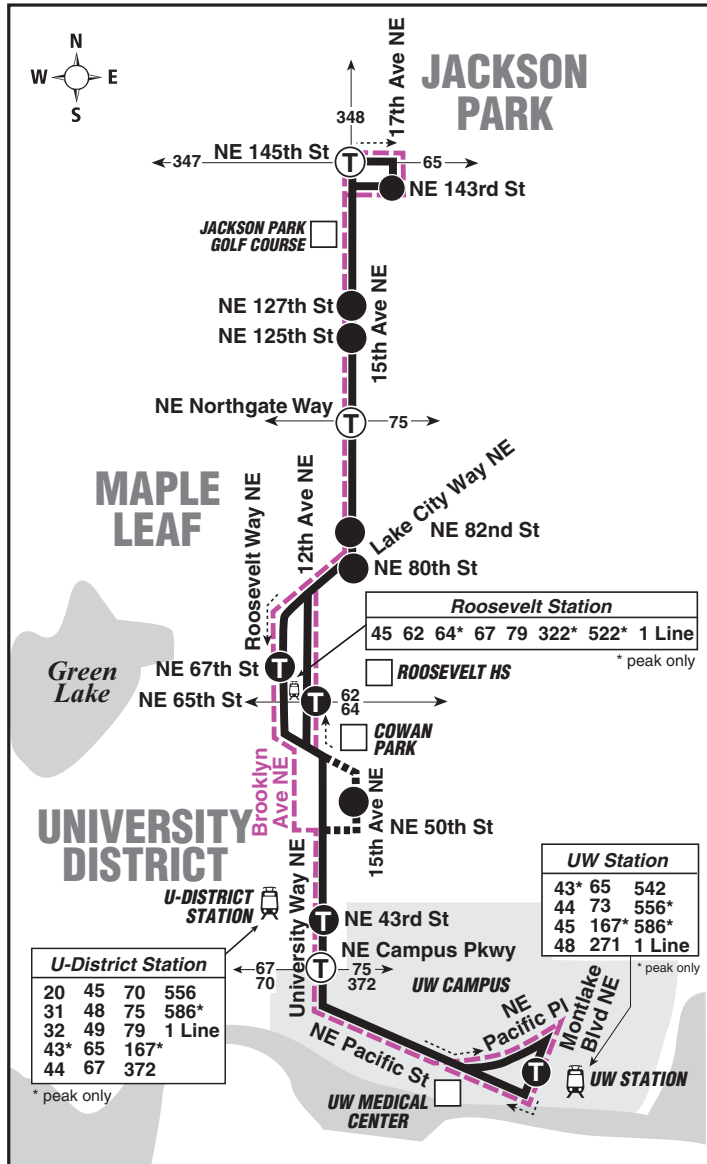

September 17, 2022
thru March 17, 2023

Del 17 de septiembre de 2022
al 17 de marzo de 2023

Jackson Park, Maple Leaf, Roosevelt, University District

MAP LEGEND / LEYENDA DEL MAPA

- Makes all regular stops. *Hace todas las paradas regulares.*
- Snow route. *Ruta de nieve.*
- TIME POINT / PUNTO DE TIEMPO:** Street intersection from which departure times are shown on the schedules. *Intersección de la calle desde donde se muestran los horarios de salida.*
- TRANSFER POINT / PUNTO DE TRANSFERENCIA:** Route intersection for transferring to indicated route(s). *Intersección de ruta para la transferencia para indicar la ruta o rutas.*
- TIME POINT & TRANSFER POINT / TIEMPO Y PUNTO DE TRANSFERENCIA**
- Landmark *El punto de referencia.*
- Light Rail *Tren Ligero*

Special Service Information

On Saturday, due to the University District Farmers Market being staged on University Way NE at NE 50th St, Route 73 will be rerouted to 15th Ave NE between NE 50th St and NE Ravenna Blvd. All stops on 15th Ave NE will be served. To avoid confusion for riders, the reroute will remain in effect all day (7:30 a.m. to 10:30 p.m.), even though the Market is in session from 9 a.m. to 2 p.m., only. Questions? Please call Metro at 206-553-3000.

Route 1 Saturday ① to Downtown Seattle

Servicio de sábado el centro de Seattle

Queen Anne Hill	Lower Queen Anne	Downtown Seattle	
10th Ave W & W Fulton St	Queen Anne Ave N & W Mercer St	3rd Ave & Cedar St	3rd Ave & Union
Stop #2010	Stop #2672	Stop #222	Stop #4
—	—	6:24	6:31
6:42	6:49	6:54	7:01
7:12	7:19	7:24	7:31
7:42	7:49	7:54	8:01
8:12	8:19	8:24	8:31
8:42	8:49	8:54	9:01
9:12	9:19	9:24	9:31
9:41	9:48	9:53	10:01
10:11	10:18	10:23	10:31