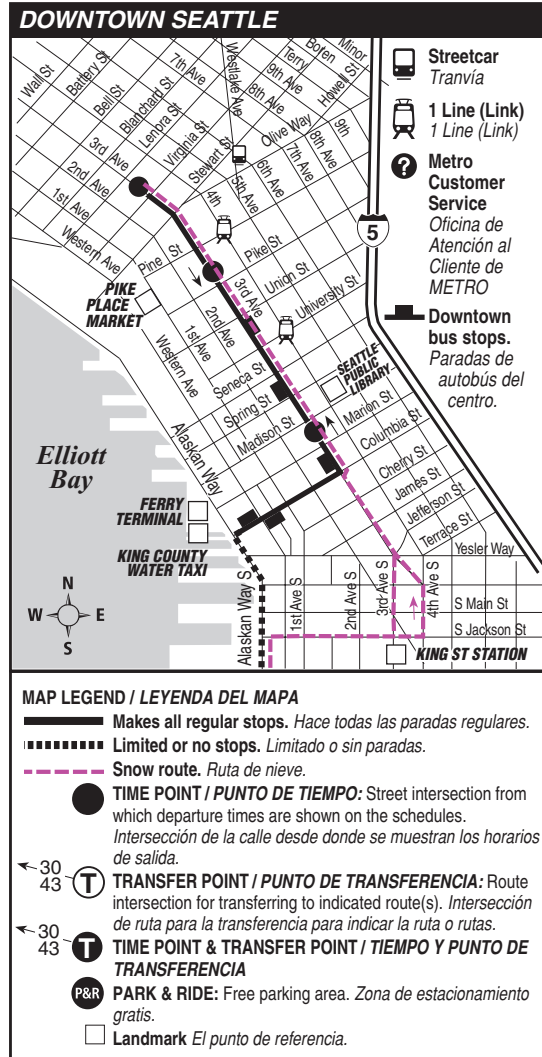

September 17, 2022 thru
March 17, 2023

Del 17 de septiembre de 2022
al 17 de marzo de 2023

120

Burien, White Center, Westwood Village, Delridge, Downtown Seattle

Snow/ Emergency Service Servicio en caso de nieve o emergencia

During most snow conditions, this bus will follow the special snow routing shown on the map. If Metro declares an emergency, it will operate on an **Emergency Snow Network** plan. Visit kingcounty.gov/metro/snow to register for **Transit Alerts** and to learn more.

En la mayoría de las condiciones de nieve, este autobús seguirá la ruta especial en caso de nieve como se indica en el mapa. Si Metro declara una emergencia, operará de acuerdo con un plan de **Red de emergencia en caso de nieve**. Visite kingcounty.gov/metro/snow para registrarse y recibir las **alertas de transporte público** y obtener más información.