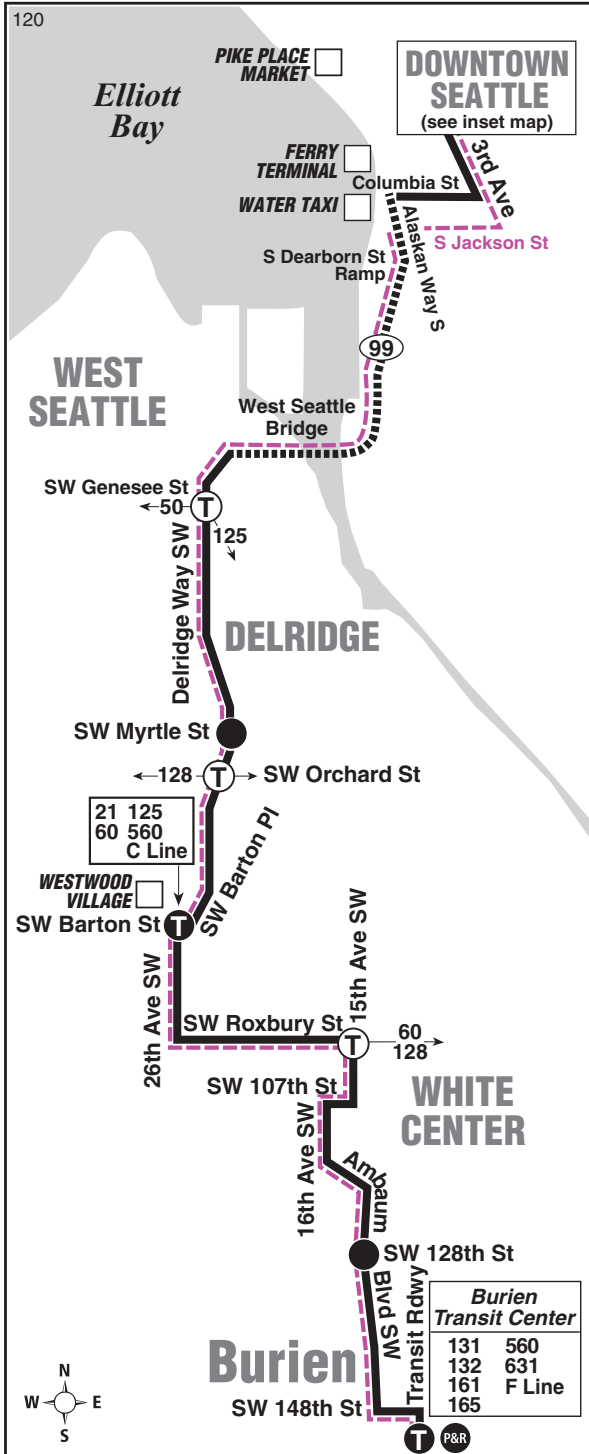

September 17, 2022 thru
March 17, 2023

Del 17 de septiembre de 2022
al 17 de marzo de 2023

120

Burien, White Center, Westwood Village, Delridge, Downtown Seattle

Snow/ Emergency Service Servicio en caso de nieve o emergencia

During most snow conditions, this bus will follow the special snow routing shown on the map. If Metro declares an emergency, it will operate on an **Emergency Snow Network** plan. Visit kingcounty.gov/metro/snow to register for **Transit Alerts** and to learn more.

En la mayoría de las condiciones de nieve, este autobús seguirá la ruta especial en caso de nieve como se indica en el mapa. Si Metro declara una emergencia, operará de acuerdo con un plan de **Red de emergencia en caso de nieve**. Visite kingcounty.gov/metro/snow para registrarse y recibir las **alertas de transporte público** y obtener más información.