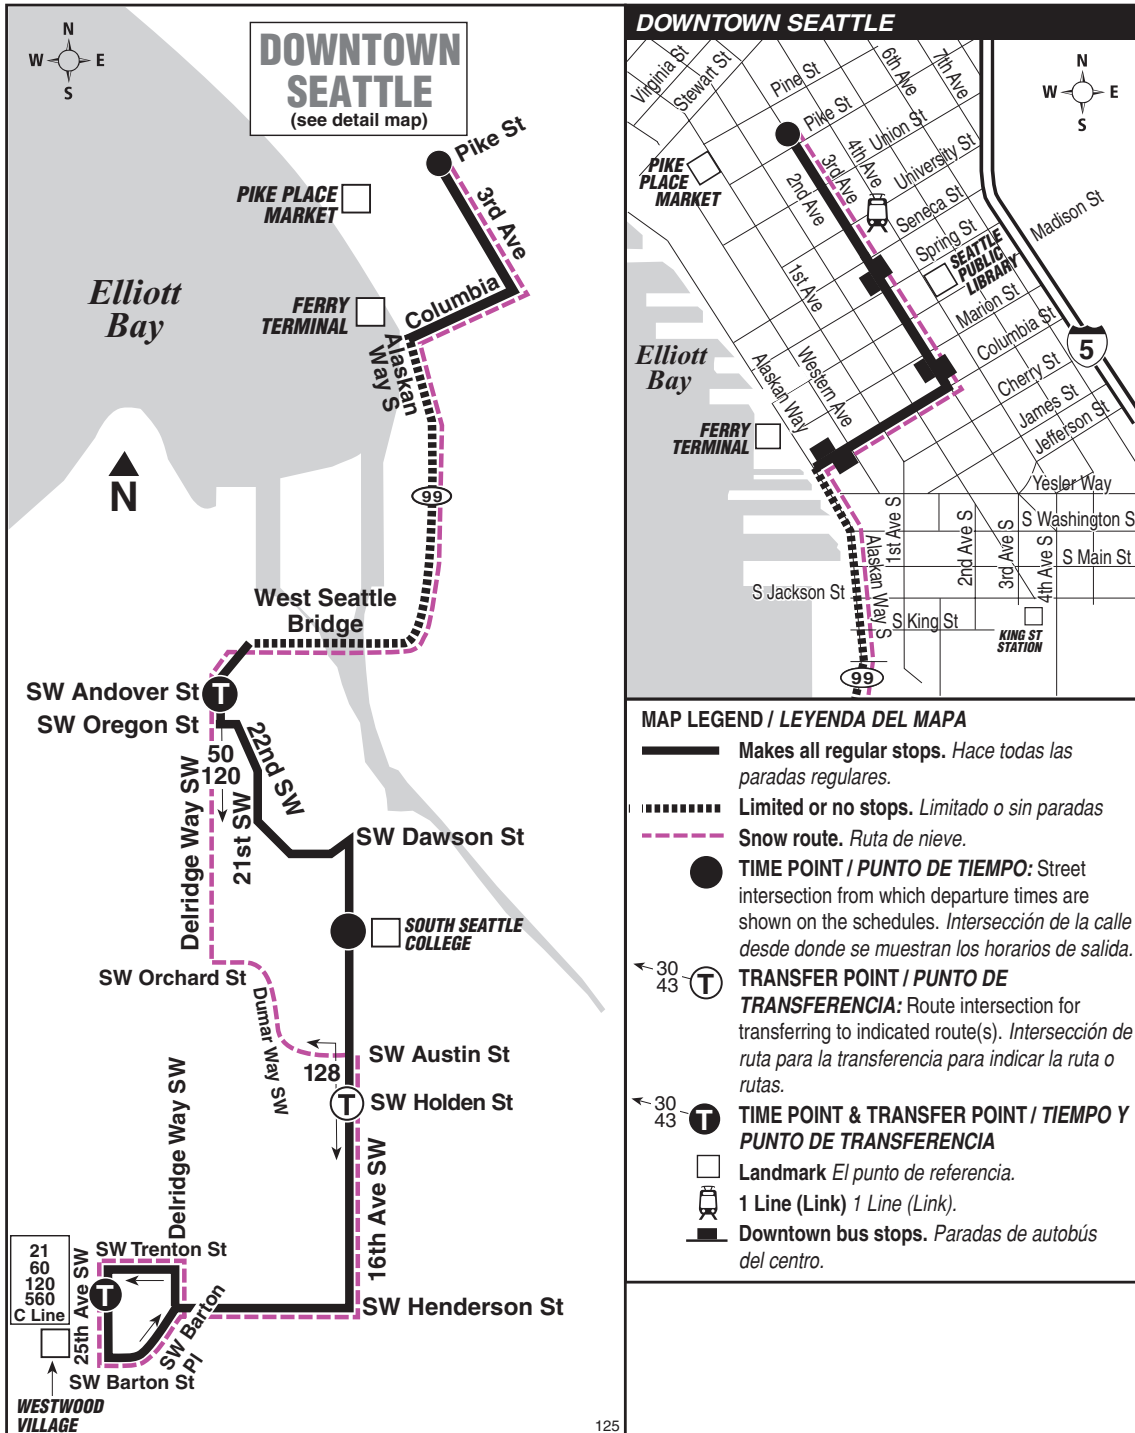

September 17, 2022
thru March 17, 2023

Del 17 de septiembre de
2022 al 17 de marzo de 2023

125

Westwood Village, West Seattle, South Seattle College, Downtown Seattle

This route does not operate on Sundays or holidays.

Route 125 Monday thru Friday to Downtown Seattle

Servicio de lunes a viernes al centro de Seattle

Westwood Village	South Seattle College	North Delridge	Downtown Seattle
25th Ave SW & SW Henderson St	South Seattle College on Campus	Delridge Way SW & SW Andover St	3rd Ave & Pike St
Stop #39980	Stop #36525	Stop #21620	Stop #575
5:12	5:20	5:27	5:39
5:43	5:51	5:58	6:11
6:15	6:23	6:30	6:43
6:35	6:43	6:50	7:03
6:53	7:02	7:10	7:26
7:13	7:22	7:30	7:46
7:33	7:42	7:50	8:06
7:53	8:02	8:10	8:26
8:15	8:23	8:30	8:46
8:35	8:43	8:50	9:06
9:00	9:08	9:15	9:31
9:30	9:38	9:45	10:00
10:00	10:08	10:15	10:30
10:30	10:38	10:45	10:59
11:00	11:08	11:15	11:29
11:30	11:38	11:45	11:59
12:00	12:08	12:15	12:29
12:30	12:38	12:45	12:59
1:00	1:08	1:15	1:28
1:30	1:38	1:45	1:58
2:00	2:08	2:15	2:28
2:30	2:38	2:45	2:58
3:00	3:08	3:15	3:30
3:30	3:38	3:45	4:00
3:55	4:03	4:10	4:25
4:15	4:23	4:30	4:45
4:35	4:43	4:50	5:05
4:55	5:03	5:10	5:25
5:16	5:24	5:30	5:45
5:36	5:44	5:50	6:04
5:56	6:04	6:10	6:24
6:16	6:24	6:30	6:43
6:46	6:53	6:59	7:12
7:17	7:24	7:30	7:42
8:04	8:11	8:17	8:29
8:48	8:54	9:00	9:12
9:33	9:39	9:45	9:57
10:18	10:24	10:30	10:42
Bold PM time			