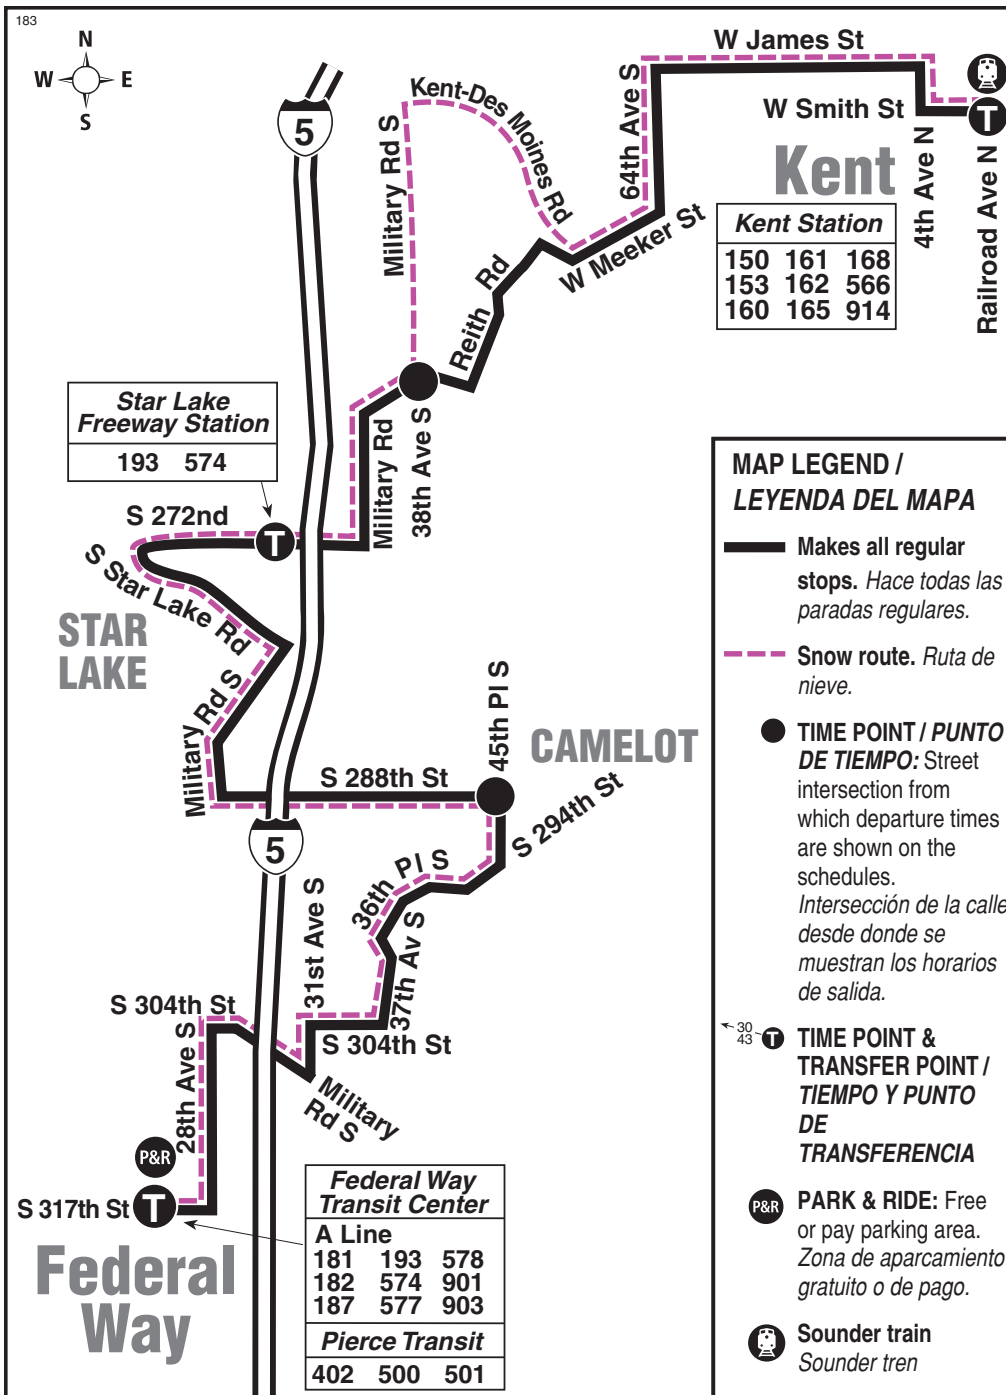

September 17, 2022 thru
March 17, 2023

Del 17 de septiembre de 2022
al 17 de marzo de 2023

Federal Way, Camelot, Star Lake, Kent

This route does not operate on Sundays or holidays.

Snow / Emergency Service Servicio en caso de nieve o emergencia

How to Read a Schedule

1. Locate the MONDAY thru FRIDAY, SATURDAY, or SUNDAY schedule block for the day of travel.
2. Timepoints are selected bus stops along the route that correspond to times listed under each location and to timepoint dots on the map. Timepoints are listed from the beginning of the route (on the left) to the end (on the right). If you are boarding at a stop between two timepoints, use the earlier time as a guide.
3. Bus stop number.
4. Read down the column to find the time your bus leaves the timepoint.
5. Read across the row to find the time your bus arrives at the next timepoint.
6. If there is a symbol (letter or character) after a time, look for the explanation below the schedule.
7. A dash in the column means the bus does not serve that timepoint.
8. Refer to the Special Service Information section for any changes in routing or other unique aspects of service on this route.

Route 1 Saturday ① to Downtown Seattle

Servicio de sábado el centro de Seattle

Queen Anne Hill	Lower Queen Anne	Downtown Seattle	
10th Ave W & W Fulton St	Queen Anne Ave N & W Mercer St	3rd Ave & Cedar St	3rd Ave & Union
Stop #2010	Stop #2672	Stop #2220	Stop #4
—	—	6:24	6:31
6:42	6:19	6:54	7:01
7:12	7:19	7:24†	7:31
7:42	7:19	7:54	8:01
8:12	8:19	8:24	8:31
8:42	8:49	8:54	9:01
9:12	9:19	9:24	9:31
9:41	9:48	9:53	10:01
10:11	10:18	10:23	10:31