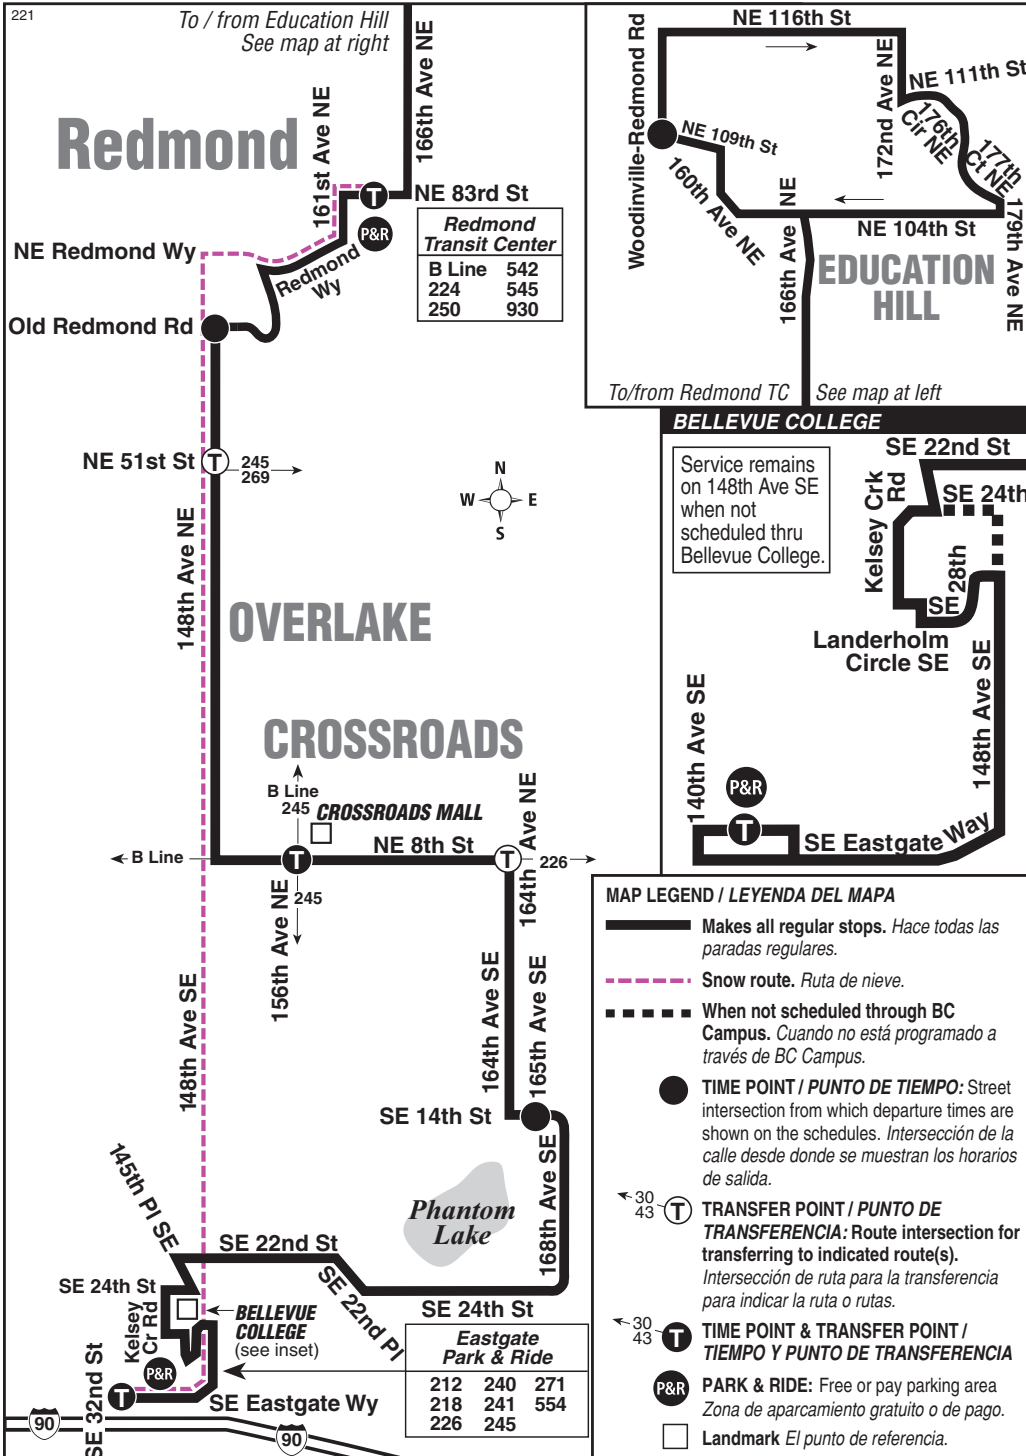

September 17, 2022 thru
March 17, 2023

Del 17 de septiembre de 2022 al
17 de marzo de 2023

221

Education Hill, Redmond, Overlake, Crossroads, Bellevue College, Eastgate P&R

Snow / Emergency Service Servicio en caso de nieve o emergencia

Bold PM time
b Does not serve Bellevue College. Service stays on 148th Ave SE and SE 24th St.
‡ Estimated time.

Route 221 Monday thru Friday to Redmond, Education Hill

Servicio de lunes a viernes a Redmond, Education Hill