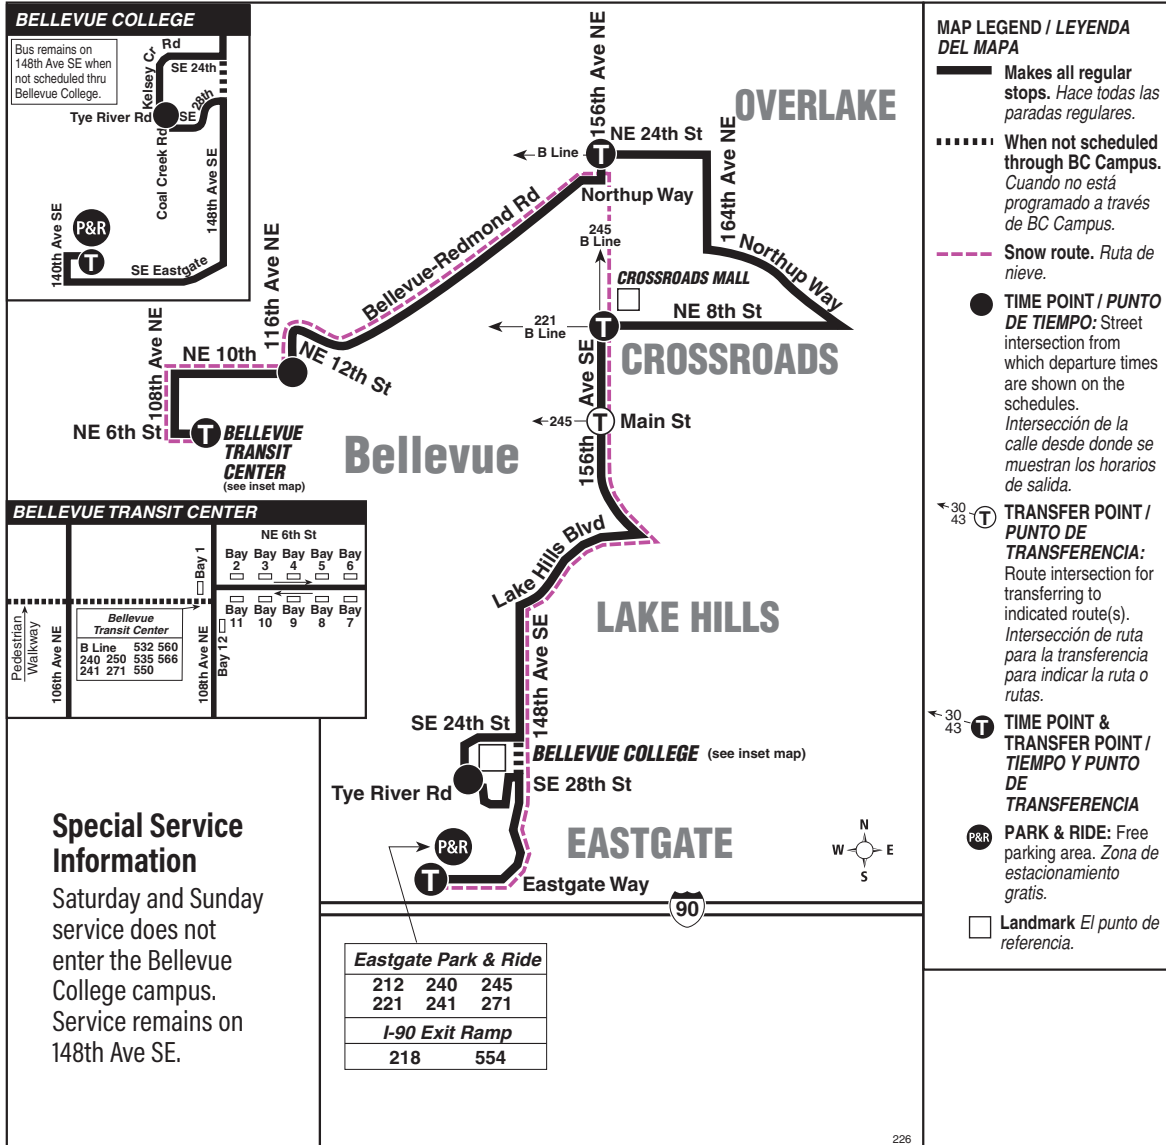

September 17, 2022
thru March 17, 2023

Del 17 de septiembre de
2022 al 17 de marzo de 2023

226

Bellevue, Overlake, Crossroads, Lake Hills,
Bellevue College, Eastgate P&R

Snow/ Emergency Service

Servicio en caso de nieve o emergencia

During most snow conditions, this bus will follow the special snow routing shown on the map. If Metro declares an emergency, the bus will not operate. Visit kingcounty.gov/metro/snow to register for Transit Alerts and to learn more.

Route 226 Monday thru Friday to Crossroads, Bellevue

Servicio de lunes a viernes a Crossroads, Bellevue

Eastgate P&R Bay 1	Bellevue College	Crossroads			
		156th Ave NE & NE 8th St	156th Ave NE & NE 24th St	NE 10th St & NE 116th Ave NE	Bellevue TC Bay 1
Stop #67014	Stop #72984	Stop #68740	Stop #68390	Stop #69028	Stop #85630
5:12	—	5:22	5:30	5:40	5:45
5:42	—	5:52	6:00	6:10	6:15
6:06	6:11	6:20	6:28	6:38	6:45
6:32	6:37	6:46	6:54	7:06	7:14
6:59	7:04	7:14	7:24	7:37	7:45
7:25	7:30	7:41	7:52	8:06	8:15
7:56	8:01	8:13	8:25	8:40	8:49
8:26	8:31	8:43	8:55	9:10	9:18
8:53	8:58	9:10	9:21	9:35	9:43
9:22	9:27	9:38	9:48	10:01	10:08
9:54	9:59	10:09	10:18	10:30	10:37
10:27	10:32	10:41	10:50	11:02	11:09
10:58	11:03	11:12	11:21	11:33	11:40
11:28	11:33	11:43	11:52	12:04	12:11
11:59	12:04	12:14	12:23	12:35	12:42
12:32	12:37	12:47	12:56	1:08	1:15
1:01	1:06	1:17	1:26	1:39	1:46
1:30	1:35	1:46	1:55	2:09	2:17
1:58	2:03	2:15	2:26	2:40	2:48
2:30	2:35	2:47	2:58	3:12	3:20
3:02	3:07	3:19	3:30	3:44	3:53
3:26	3:31	3:44	3:55	4:09	4:18
3:53	3:58	4:11	4:22	4:37	4:46
4:19	4:26	4:39	4:51	5:06	5:15
4:52	4:59	5:12	5:23	5:38	5:47
5:20	5:27	5:40	5:51	6:06	6:15
5:52	5:59	6:12	6:23	6:37	6:45
6:36	6:41	6:52	7:03	7:13	7:20
7:05	7:10	7:19	7:28	7:38	7:45
7:53	7:58	8:06	8:14	8:24	8:30
8:53	8:58	9:06	9:14	9:24	9:30
9:53	9:58	10:06	10:14	10:24	10:30
10:51	10:56	11:04	11:12	11:22	11:28