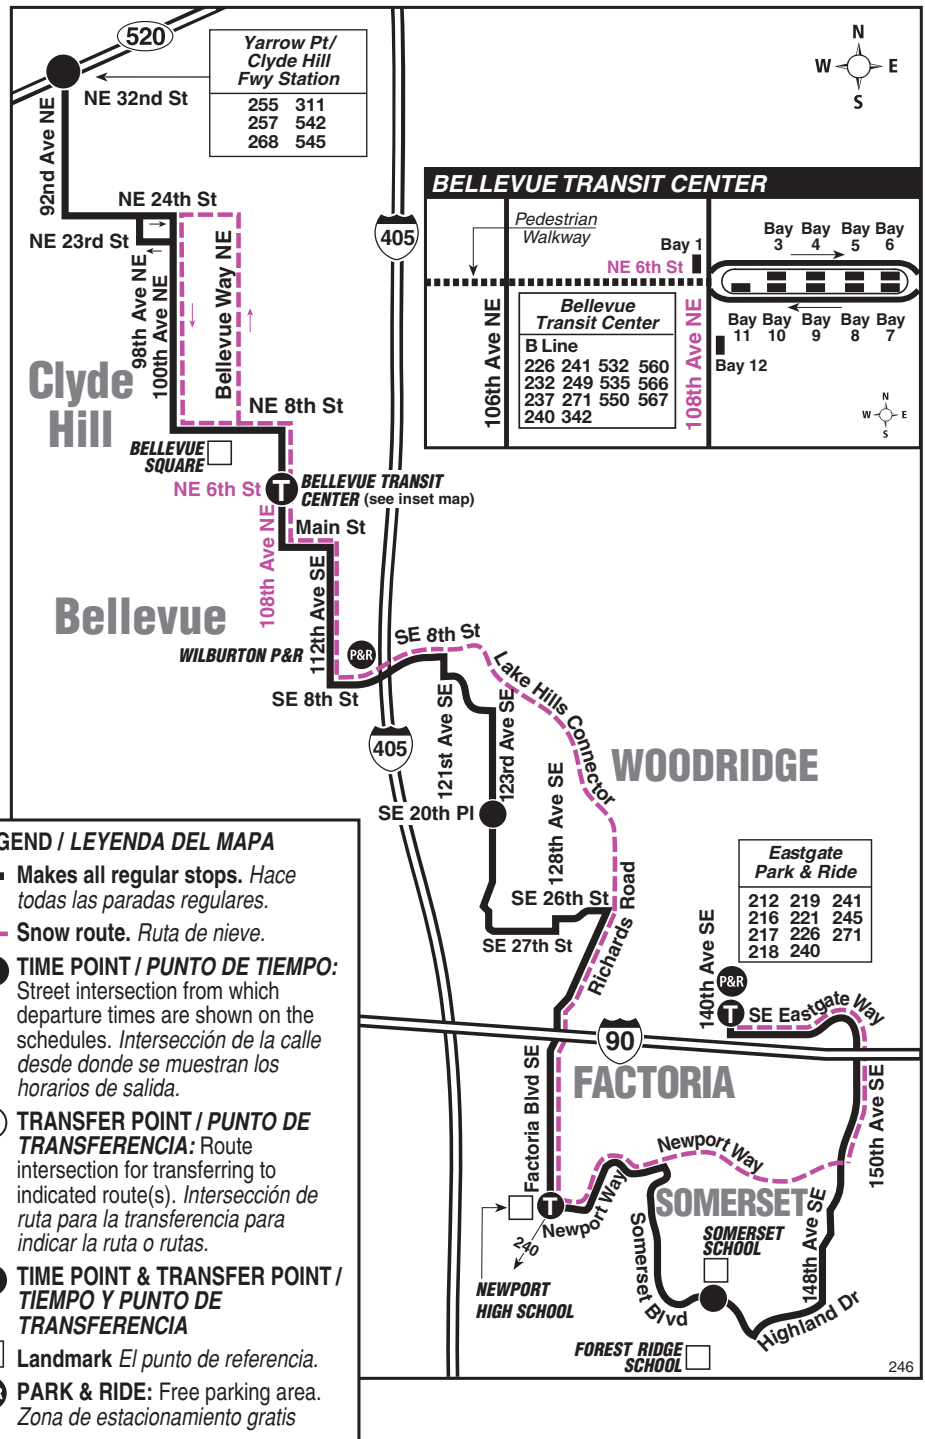

## Clyde Hill, Bellevue, Woodridge, Factoria, Somerset, Eastgate P&R

This route does not operate on weekends or holidays.

## Route 246 Monday thru Friday to Bellevue, Clyde Hill

Servicio de lunes a viernes a Bellevue, Clyde Hill

		Factoria	Woodridge		Clyde Hill/ Yarrow Pt Station	
Eastgate P&R Bay 1	Somerset School	Factoria Blvd SE & SE Newport Way	123rd Ave SE & SE 20th Pl	Bellevue TC Bay 12	92nd Ave NE & Yarrow Pt Sta	Bellevue TC Bay 1
Stop #67014	Stop #72881	Stop #80380	Stop #99751	Stop #68007	Stop #65940	Stop #85630
5:13	5:19	5:24	5:31	5:40	5:49‡	5:58‡
6:09	6:16	6:22	6:31	6:42	6:53‡	7:04‡
6:58	7:05	7:11	7:20	7:31	7:42‡	7:53‡
8:05	8:12	8:19	8:29	8:40	8:53‡	9:04‡
9:07	9:14	9:19	9:28	9:38	9:49‡	10:00‡
10:11	10:18	10:23	10:32	10:42	10:53‡	11:04‡
11:11	11:18	11:23	11:32	11:42	11:53‡	12:04‡
<b>12:10</b>	<b>12:17</b>	<b>12:22</b>	<b>12:32</b>	<b>12:42</b>	<b>12:53‡</b>	<b>1:06‡</b>
<b>1:06</b>	<b>1:13</b>	<b>1:18</b>	<b>1:28</b>	<b>1:38</b>	<b>1:49‡</b>	<b>2:02‡</b>
<b>2:09</b>	<b>2:16</b>	<b>2:21</b>	<b>2:31</b>	<b>2:41</b>	<b>2:52‡</b>	<b>3:05‡</b>
<b>3:07</b>	<b>3:14</b>	<b>3:19</b>	<b>3:29</b>	<b>3:41</b>	<b>3:52‡</b>	<b>4:05‡</b>
<b>4:20</b>	<b>4:27</b>	<b>4:32</b>	<b>4:42</b>	<b>4:54</b>	<b>5:05‡</b>	<b>5:18‡</b>
<b>5:20</b>	<b>5:27</b>	<b>5:32</b>	<b>5:42</b>	<b>5:54</b>	<b>6:05‡</b>	<b>6:18‡</b>
<b>6:35</b>	<b>6:42</b>	<b>6:47</b>	<b>6:56</b>	<b>7:08</b>	<b>7:19‡</b>	<b>7:32‡</b>