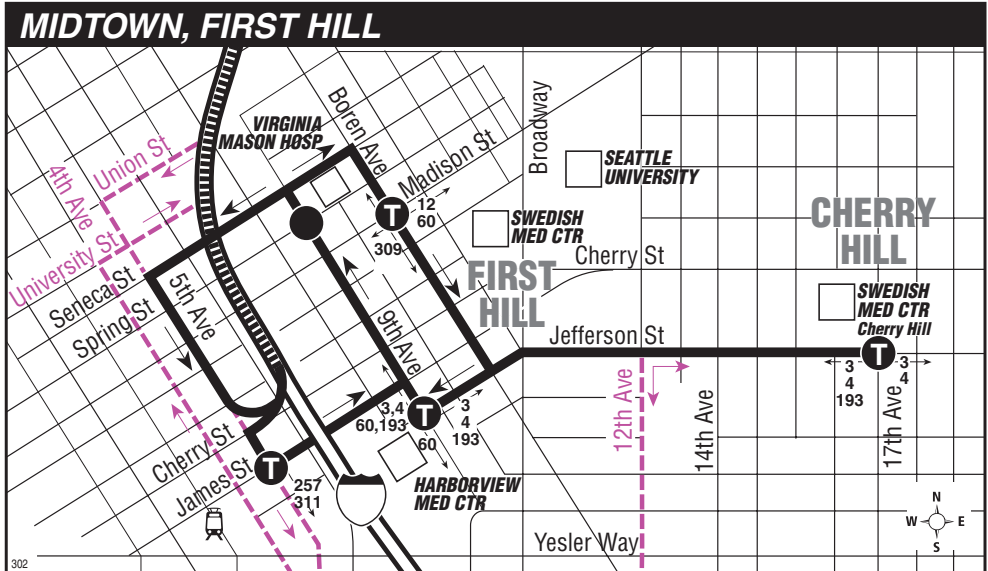

# 302, 303

Richmond Beach, Aurora Village Transit Center,  
Northgate Station, First Hill, Cherry Hill

This route does not operate on weekends or holidays.

### To First Hill

- Meridian Ave N & N 198th St
- Meridian Ave N & N 190th St
- Meridian Ave N & N 185th St
- Meridian Ave N & N 180th St
- N 175th St & Meridian Ave N
- Northgate Station
- James St & 5th Ave
- 9th Ave & James St
- 9th Ave & Columbia St
- 9th Ave & Spring St
- Seneca St & 9th Ave
- Boren Ave & Madison St
- Boren Ave & Columbia St
- E Jefferson St & Broadway
- E Jefferson St & 12th Ave

### To Aurora Village Transit Center

- E Jefferson St & 12th Ave
- Jefferson St & Broadway
- Jefferson St & 9th Ave
- 9th Ave & James St
- 9th Ave & Columbia St
- 9th Ave & Spring St
- 5th Ave & Spring St
- Northgate Station
- Meridian Ave N & N 175th St
- Meridian Ave N & N 180th St
- Meridian Ave N & N 185th St
- Meridian Ave N & N 190th St
- Meridian Ave N & N 198th St

## Route 302, 303 Monday thru Friday to First Hill

Servicio de lunes a viernes a First Hill

	Richmond Beach		Meridian Park	Northgate	Downtown Seattle	First Hill	Cherry Hill
	Richmond Bch Dr NW & NW 195th Pl	Aurora Village TC Bay 3	N 175th St & Meridian Ave N	Northgate Station Bay 3	5th Ave & James St	Boren Ave & Madison St	E Jefferson St & 17th Ave
Route	Stop #74785	Stop #16103	Stop #75756	Stop #35319	Stop #1570	Stop #11085	Stop #12980
303	—	5:30	5:36	5:45	5:57‡	6:07‡	6:13‡
302	5:33	5:45	5:51	6:00	6:12‡	6:21‡	6:28‡
303	—	6:00	6:06	6:15	6:27‡	6:37‡	6:43‡
302	6:02	6:14	6:20	6:29	6:41‡	6:50‡	6:57‡
303	—	6:30	6:36	6:46	7:00‡	7:10‡	7:16‡
302	6:31	6:44	6:50	7:01	7:14‡	7:23‡	7:30‡
303	—	7:00	7:07	7:18	7:33‡	7:43‡	7:50‡
302	7:16	7:30	7:38	7:50	8:05‡	8:15‡	8:22‡
303	—	8:00	8:07	8:19	8:33‡	8:42‡	8:49‡