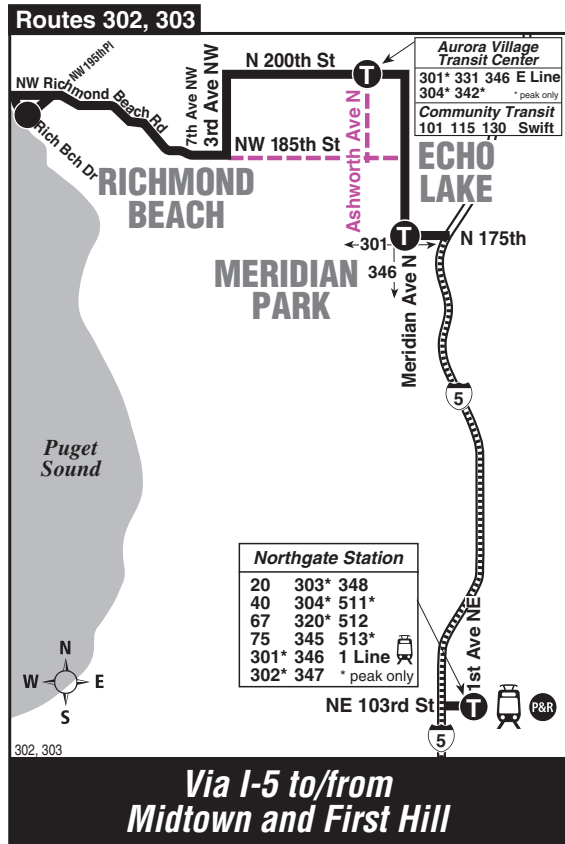

# 302, 303

Richmond Beach, Aurora Village Transit Center,  
Northgate Station, First Hill, Cherry Hill

This route does not operate on weekends or holidays.

## Limited Stop Information

Routes 302 and 303 make no stops between Aurora Village Transit Center and E Jefferson St & 17th Ave EXCEPT at the following locations:

### To First Hill

- Meridian Ave N & N 198th St
- Meridian Ave N & N 190th St
- Meridian Ave N & N 185th St
- Meridian Ave N & N 180th St
- N 175th St & Meridian Ave N
- Northgate Station
- James St & 5th Ave
- 9th Ave & James St
- 9th Ave & Columbia St
- 9th Ave & Spring St
- Seneca St & 9th Ave
- Boren Ave & Madison St
- Boren Ave & Columbia St
- E Jefferson St & Broadway
- E Jefferson St & 12th Ave

### To Aurora Village Transit Center

- E Jefferson St & 12th Ave
- Jefferson St & Broadway
- Jefferson St & 9th Ave
- 9th Ave & James St
- 9th Ave & Columbia St
- 9th Ave & Spring St
- 5th Ave & Spring St
- Northgate Station
- Meridian Ave N & N 175th St
- Meridian Ave N & N 180th St
- Meridian Ave N & N 185th St
- Meridian Ave N & N 190th St
- Meridian Ave N & N 198th St