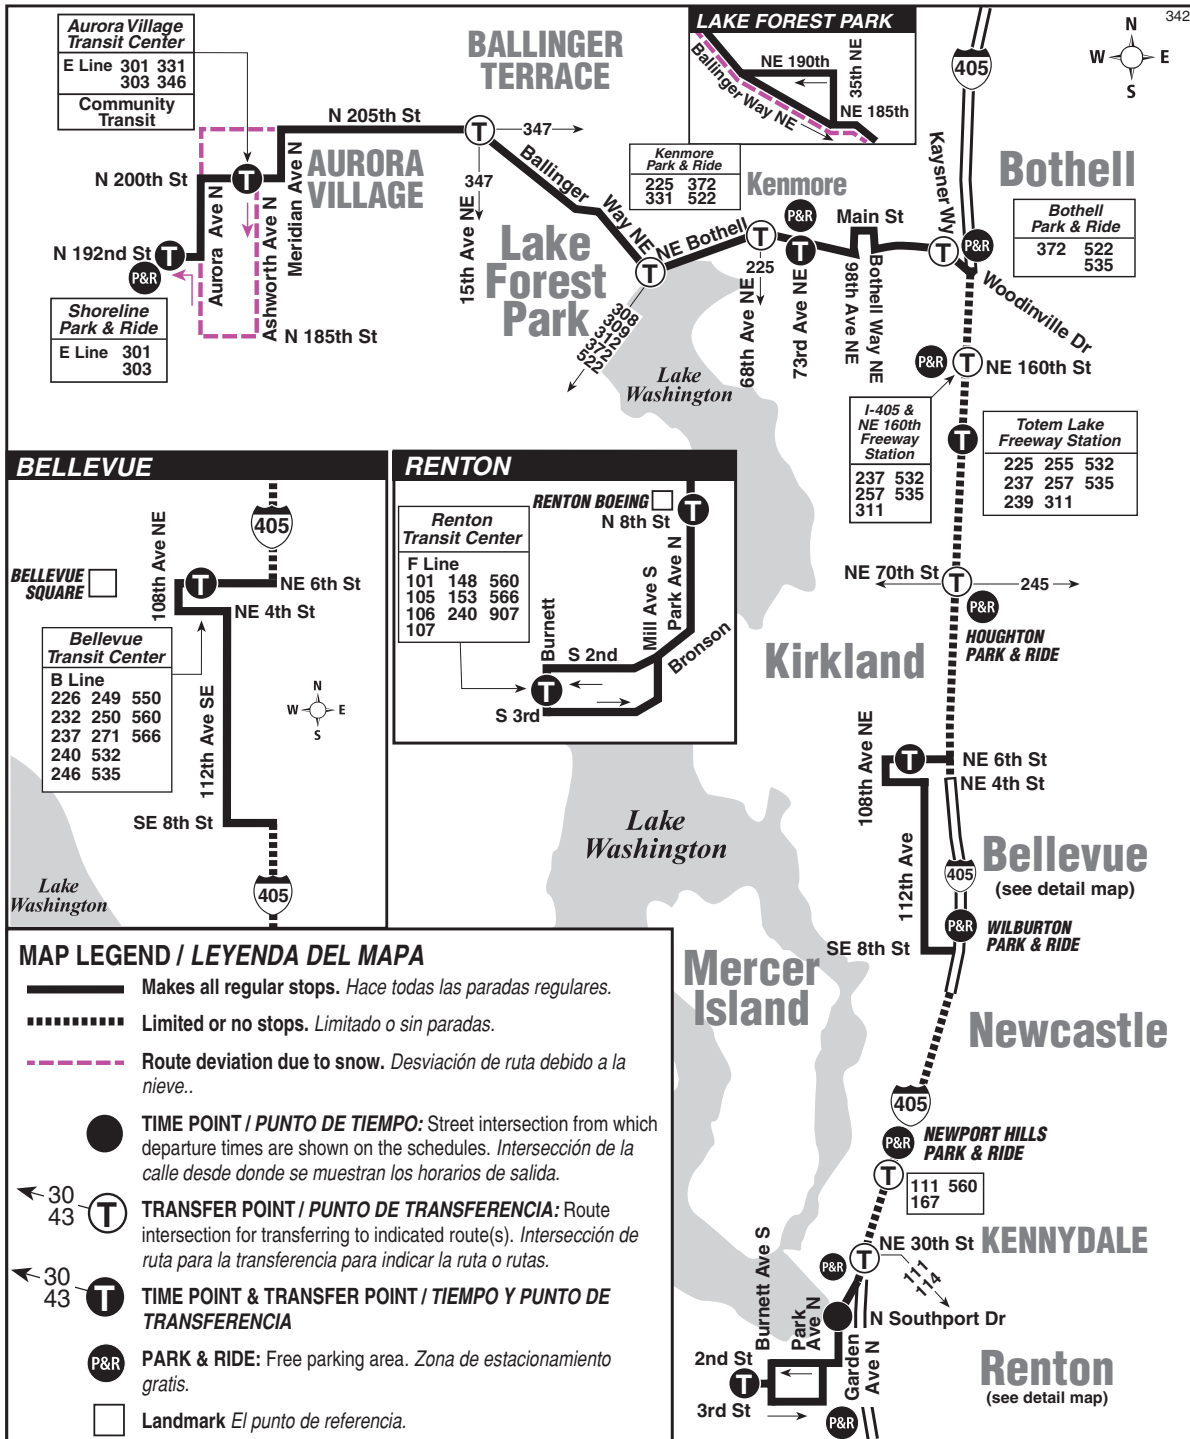

September 17, 2022
thru March 17, 2023

Del 17 de septiembre de
2022 al 17 de marzo de 2023

342

Shoreline P&R, Aurora Village, Ballinger Terrace, Lake Forest Park, Kenmore, Bothell, Bellevue, Renton

This route does not operate on weekends or holidays.

Route 342 Monday thru Friday to Renton

Servicio de lunes a viernes a Renton

Shoreline			Bothell	Totem Lake			The Landing	
N 192nd St & Aurora Ave N	Aurora Village TC Bay 6	Kenmore P&R	Bothell P&R	I-405 & NE 128th St	Bellevue TC Bay 8	Garden Ave N & Southport Dr N	Renton TC Bay 2	
Stop #16132	Stop #16106	Stop #76880	Stop #76221	Stop #82687	Stop #67655	Stop #45191	Stop #46477	
5:15	5:18	5:32	5:39	5:47‡	5:59‡	6:17‡	6:23‡	
5:55	5:58	6:15	6:25	6:35‡	6:50‡	7:12‡	7:19‡	
6:24	6:27	6:44	6:54	7:04‡	7:19b‡	—	—	
6:51	6:54	7:11	7:21	7:31‡	7:46b‡	—	—	
b Trip ends eastbound SE 8th St & 114th Ave SE several minutes later. ‡ Estimated time.								

Route 342 Monday thru Friday to Shoreline P&R

Servicio de lunes a viernes a Shoreline Park & Ride

	The Landing		Totem Lake	Bothell			Shoreline
Renton TC Bay 6	Garden Ave N & Southport Dr N	Bellevue TC Bay 4	I-405 & NE 128th St	Bothell P&R	Kenmore P&R	Aurora Village TC Bay 12	Aurora Ave N & N 192nd St
Stop #45303	Stop #46541	Stop #68004	Stop #82878	Stop #76302	Stop #76372	Stop #16112	Stop #75730
3:07	3:14	3:37	3:55‡	4:04‡	4:12‡	4:32‡	4:36‡
4:07	4:15	4:38	4:57‡	5:10‡	5:20‡	5:43‡	5:47‡
5:11	5:19	5:08b	5:27‡	5:38‡	5:50‡	6:12‡	6:16‡
		5:43	6:02‡	6:14‡	6:24‡	6:44‡	6:48‡
Bold PM time b Trip starts southbound I-405 & SE 8th St 7-10 minutes earlier. ‡ Estimated time.							

Holiday Information

Información sobre días festivos

There is no service on this route on weekends or the following holidays. *No hay servicio en esta ruta los fines de semana ni el siguiente feriado:*

Thanksgiving	Nov. 24
Día de acción de gracias	24 de noviembre
Christmas (observed)	Dec. 26
Navidad (observado)	26 de diciembre
New Year (observed)	Jan. 2, 2023
Año nuevo (observado)	2 de enero de 2023