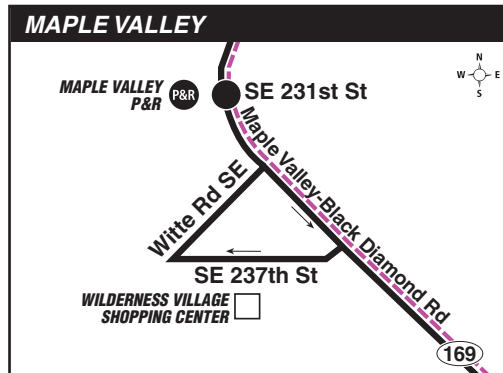

Snow/ Emergency Service

Servicio en caso de nieve o emergencia

During most snow conditions, this bus will follow the special snow routing shown on the map. If Metro declares an emergency, it will operate on an **Emergency Snow Network** plan. Visit kingcounty.gov/metro/snow to register for **Transit Alerts** and to learn more.

En la mayoría de las condiciones de nieve, este autobús seguirá la ruta especial en caso de nieve como se indica en el mapa. Si Metro declara una emergencia, operará de acuerdo con un plan de **Red de emergencia en caso de nieve**. Visite kingcounty.gov/metro/snow para registrarse y recibir las **alertas de transporte público** y obtener más información.