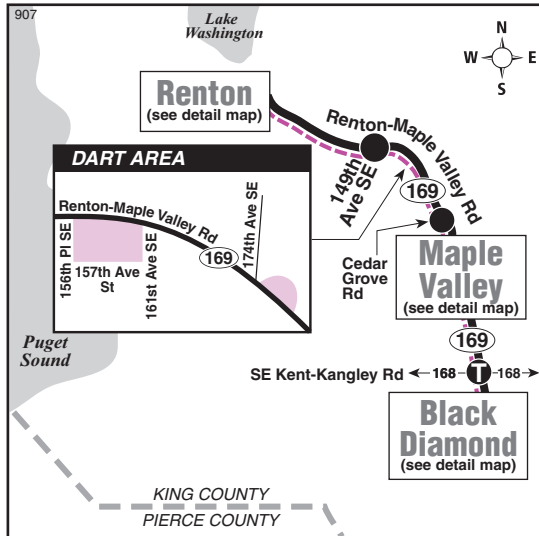

September 17, 2022
thru March 17, 2023

Del 17 de septiembre de
2022 al 17 de marzo de 2023

Black Diamond, Maple Valley, Renton

This route does not operate on weekends or holidays.

MAP LEGEND / LEYENDA DEL MAPA

DART Service Information

Black Diamond/Renton accessible dial-a-ride transit (DART) offers you two transportation services: fixed and (limited) variable routing.

Route 907 provides DART service in portions of the Black Diamond/Renton area (see map and schedules) at the following times:

- Monday thru Friday (except holidays): 8 a.m. - 5 p.m.

In addition, route 907 provides DART service (deviations from the fixed route by request) in the portions of Black Diamond/Renton that are shaded on the map.

Bold PM time

Route 907 Monday thru Friday to Black Diamond

Servicio de lunes a viernes a Black Diamond

	Maple Valley P&R	Maple Valley	Black Diamond
Renton TC Bay 6	Maple Valley Rd & 149th Ave SE	Maple Valley Rd & Cedar Grove Rd	SR-169 & SE 231st St
Maple Valley Rd & Kent-Kangley Rd			Baker St & 3rd Ave
Stop #45303	Stop #99320	Stop #99380	Stop #99420
Stop #99437	Stop #52353		
8:45	8:54	9:00	9:05
9:45	9:54	10:01	10:07
10:45	10:54	11:01	11:07
11:45	11:54	12:01	12:07
12:45	12:54	1:01	1:07
1:45	1:54	2:01	2:07
2:45	2:56	3:03	3:10
3:45	3:56	4:03	4:10