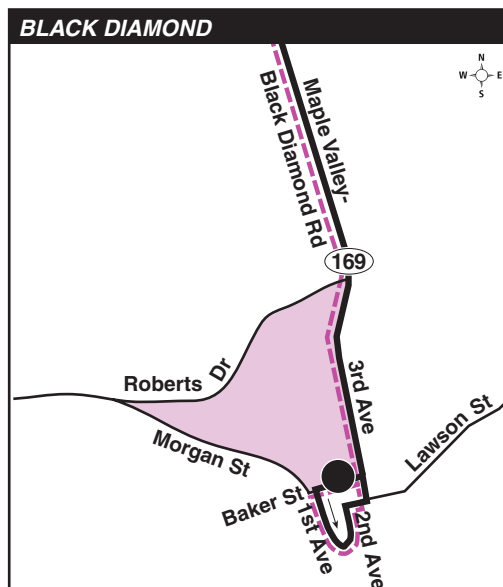

Snow/ Emergency Service

Servicio en caso de nieve o emergencia

During most snow conditions, this bus will follow the special snow routing shown on the map. If Metro declares an emergency, it will operate on an **Emergency Snow Network** plan. Visit kingcounty.gov/metro/snow to register for **Transit Alerts** and to learn more.

En la mayoría de las condiciones de nieve, este autobús seguirá la ruta especial en caso de nieve como se indica en el mapa. Si Metro declara una emergencia, operará de acuerdo con un plan de **Red de emergencia en caso de nieve**. Visite kingcounty.gov/metro/snow para registrarse y recibir las **alertas de transporte público** y obtener más información.