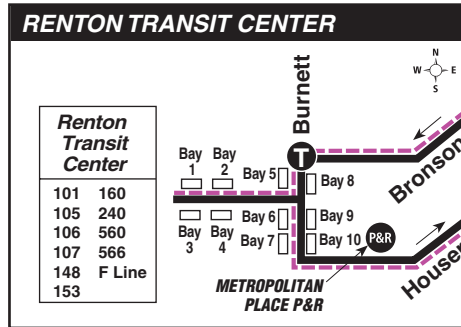

Snow/ Emergency Service

Servicio en caso de nieve o emergencia

During most snow conditions, this bus will follow the special snow routing shown on the map. If Metro declares an emergency, it will operate on an **Emergency Snow Network** plan. Visit kingcounty.gov/metro/snow to register for **Transit Alerts** and to learn more.

En la mayoría de las condiciones de nieve, este autobús seguirá la ruta especial en caso de nieve como se indica en el mapa. Si Metro declara una emergencia, operará de acuerdo con un plan de **Red de emergencia en caso de nieve**. Visite kingcounty.gov/metro/snow para registrarse y recibir las **alertas de transporte público** y obtener más información.