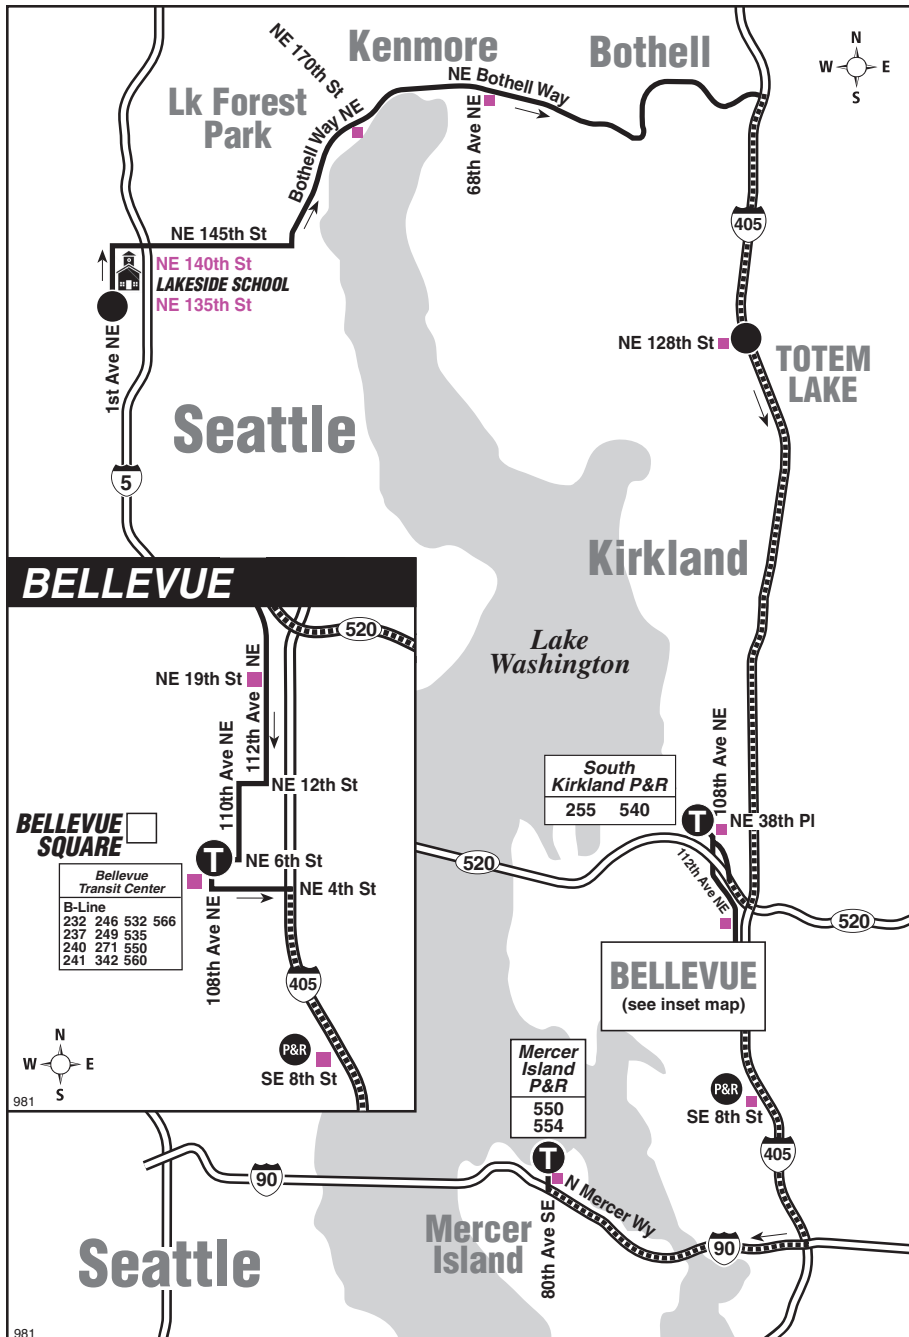

September 17, 2022 thru  
March 17, 2023

Del 17 de septiembre de 2022 al 17 de  
marzo de 2023

# 981

Serves Lakeside School

**Mercer Island P&R, Bellevue, South Kirkland P&R,  
Totem Lake**

**MAP LEGEND**

- Makes all regular stops (see bus stop list).
- Limited or no stops.
- Time Point Street intersection from which departure times are shown on the schedules.
- Transfer Point Route intersection for transferring to indicated route(s).
- Landmark
- Bus stop (plus at streets shown in color; see bus stop list).
- Park & Ride

**Passenger Stops**

Afternoon service only

- 1st Ave NE / NE 135th St (Lakeside Middle School)
- 1st Ave NE / NE 140th St (Lakeside Upper School)
- Bothell Way NE / NE 170th St (Town Center)
- NE Bothell Way / 68th Ave NE
- Totem Lake Freeway Station (I-405 at NE 128th St)
- S Kirkland P&R (108th Ave NE / NE 38th Pl)
- 112th Ave NE / NE 19th St
- Bellevue Transit Center (NE 6th St / 108th Ave NE)
- Wilburton P&R (I-405 off-ramp at SE 8th St)
- Mercer Island P&R (N Mercer Way / 80th Ave SE)

## Route 981 Monday thru Friday to Mercer Island

Servicio de lunes a viernes a Mercer Island

Lakeside School	Totem Lake			
1st Ave NE & NE 135th St	I-405 & NE 128th St	South Kirkland P&R	Bellevue TC Bay 8	Mercer Island P&R
Stop #75304	Stop #82687	Stop #74450	Stop #67655	Stop #64140
<b>6:03b</b>	<b>6:39‡</b>	<b>6:49‡</b>	<b>7:02‡</b>	<b>7:16‡</b>
<b>Bold</b> PM time <b>b</b> Trip starts 1st Ave NE & NE 135th St 4-6 minutes earlier. <b>‡</b> Estimated time.				