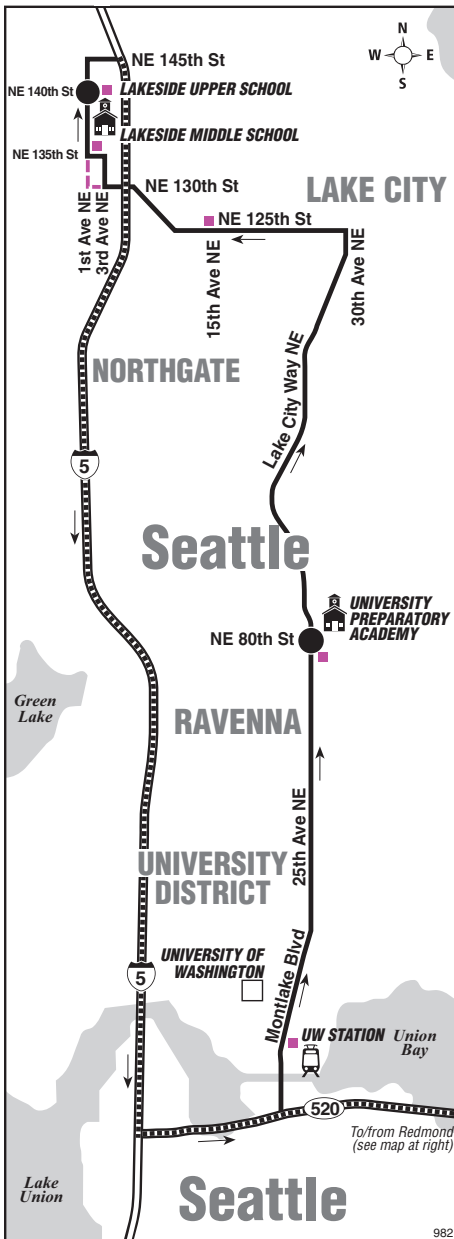

# 982

Serves University Preparatory Academy and Lakeside School

**Bear Creek P&R, Redmond Technology Center,  
Evergreen Station, UW, Ravenna, Haller Lake**

### Passenger Stops

- Bear Creek Park & Ride
- 156th Ave NE / Redmond Tech Station Bay 8 (AM)
- SR-520 / NE 40th St Station (PM)
- Clyde Hill / Yarrow Point Station
- Evergreen Point Station
- Montlake Blvd NE / NE Pacific PI (UW Station / 1 Line – AM)
- 25th Ave NE / NE 80th St (University Prep)
- NE 125th St / 15th Ave NE (PM)
- 1st Ave NE / NE 135th St (Lakeside Middle School)
- 1st Ave NE / NE 140th St (Lakeside Upper School)

## Route 982 Monday thru Friday to Haller Lake

Servicio de lunes a viernes a Haller Lake

		Evergreen Station	Wedgwood	Lakeside School
Bear Creek P&R	Redmond Technology Station Bay 8	SR-520 & Evergreen Pt Rd	25th Ave NE & NE 80th St	1st Ave NE & NE 140th St
Stop #81755	Stop #68498	Stop #71355	Stop #25798	Stop #81294
7:08	7:19	7:31	7:52‡	8:08
‡ Estimated time.				

## Route 982 Monday thru Friday to Bear Creek P&R

Servicio de lunes a viernes a Bear Creek Park & Ride

Wedgwood	Lakeside School	Evergreen Station	Redmond Technology Station	
25th Ave NE & NE 80th St	1st Ave NE & NE 140th St	SR-520 & Evergreen Pt Rd	SR-520 & NE 40th St Ramp	Bear Creek P&R
Stop #25798	Stop #81294	Stop #71348	Stop #71336	Stop #81755
<b>3:12b</b>	<b>3:33</b>	<b>4:07‡</b>	<b>4:15‡</b>	<b>4:25‡</b>
<b>Bold</b> PM time				
<b>b</b> Trip starts 25th Ave NE & NE 80th St 1-3 minutes earlier.				
‡ Estimated time.				