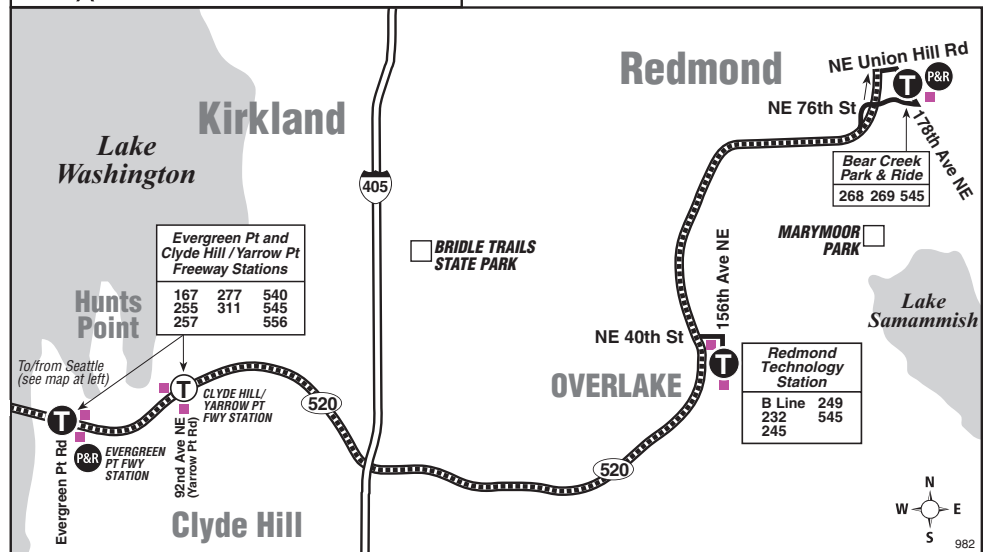

# 982

Serves University Preparatory Academy and Lakeside School

**Bear Creek P&R, Redmond Technology Center,  
Evergreen Station, UW, Ravenna, Haller Lake**

### Passenger Stops

- Bear Creek Park & Ride
- 156th Ave NE / Redmond Tech Station Bay 8 (AM)
- SR-520 / NE 40th St Station (PM)
- Clyde Hill / Yarrow Point Station
- Evergreen Point Station
- Montlake Blvd NE / NE Pacific PI (UW Station / 1 Line – AM)
- 25th Ave NE / NE 80th St (University Prep)
- NE 125th St / 15th Ave NE (PM)
- 1st Ave NE / NE 135th St (Lakeside Middle School)
- 1st Ave NE / NE 140th St (Lakeside Upper School)

## Route 982 Monday thru Friday to Haller Lake

Servicio de lunes a viernes a Haller Lake

		Evergreen Station	Wedgwood	Lakeside School
Bear Creek P&R	Redmond Technology Station Bay 8	SR-520 & Evergreen Pt Rd	25th Ave NE & NE 80th St	1st Ave NE & NE 140th St
Stop #81755	Stop #68498	Stop #71355	Stop #25798	Stop #81294
7:08	7:19	7:31	7:52‡	8:08
‡ Estimated time.				

## Route 982 Monday thru Friday to Bear Creek P&R

Servicio de lunes a viernes a Bear Creek Park & Ride

Wedgwood	Lakeside School	Evergreen Station	Redmond Technology Station	
25th Ave NE & NE 80th St	1st Ave NE & NE 140th St	SR-520 & Evergreen Pt Rd	SR-520 & NE 40th St Ramp	Bear Creek P&R
Stop #25798	Stop #81294	Stop #71348	Stop #71336	Stop #81755
<b>3:12b</b>	<b>3:33</b>	<b>4:07‡</b>	<b>4:15‡</b>	<b>4:25‡</b>
<b>Bold</b> PM time				
<b>b</b> Trip starts 25th Ave NE & NE 80th St 1-3 minutes earlier.				
‡ Estimated time.				