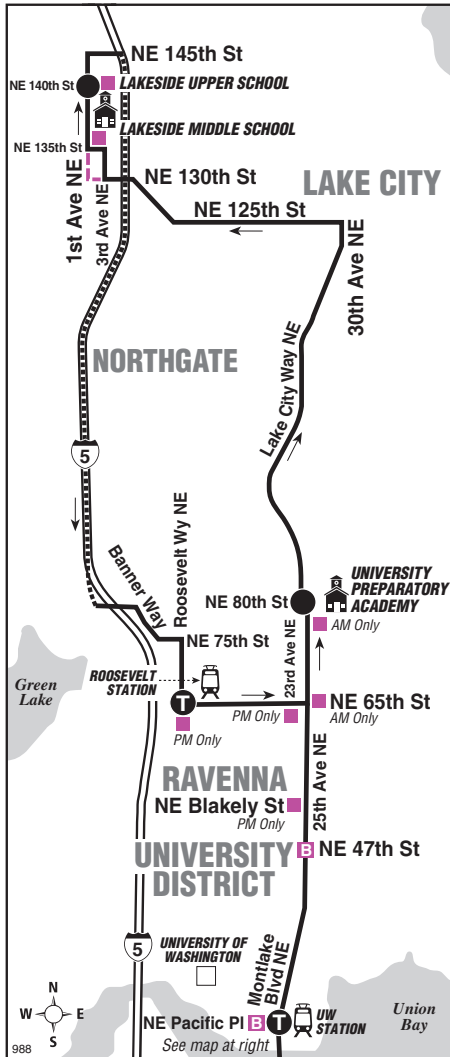

September 17, 2022 thru
March 17, 2023

Del 17 de septiembre de 2022 al
17 de marzo de 2023

988

Serves University Preparatory Academy and Lakeside School

**Madrona, Montlake, UW Station, Roosevelt Station,
Haller Lake**

MAP LEGEND

- Makes all Route 988 stops (see bus stop list).
- Makes no stops.
- Snow route deviation.
- Time Point Street intersection from which departure times are shown on the schedules.
- Transfer Point Route intersection for transferring to indicated route(s).
- Landmark
- Bus stop ("B" indicates both sides of street; see bus stop list).
- 1 Line (Link)

Passenger Stops

- 1st Ave NE / NE 135th St (Lakeside Middle School)
- 1st Ave NE / NE 140th St (Lakeside Upper School)
- 25th Ave NE / NE 80th St (AM only)
- NE 65th St / Roosevelt Way NE (PM only)
- NE 65th St / 23rd Ave NE (PM only)
- 25th Ave NE / NE 65th St (AM only)
- 25th Ave NE / NE 47th St (NE Blakely St - PM)
- Montlake Blvd NE / NE Pacific Pl
- 24th Ave E / E McGraw St (E Calhoun St - PM)
- 24th Ave E / E Galer St
- 23rd Ave E / E Aloha St
- 23rd Ave E / E Republican St
- E Madison St / 28th Ave E (27th Ave E - PM)
- M.L. King Jr Way / E Olive St
- E Union St / 33rd Ave E (32nd Ave E - PM)

Route 988 Monday thru Friday to Haller Lake

Servicio de lunes a viernes a Haller Lake

Madrona	Capitol Hill		Wedgwood	Lakeside School
33rd Ave & E Union St	23rd Ave E & E Aloha St	UW Station Bay 4	25th Ave NE & NE 80th St	1st Ave NE & NE 135th St
Stop #2940	Stop #29280	Stop #25755	Stop #25798	Stop #75304
7:20x	7:29x	7:37x‡	7:46x‡	8:01bx‡
b Trip ends 1st Ave NE & NE 140th St several minutes later. x Express Trip. ‡ Estimated time.				