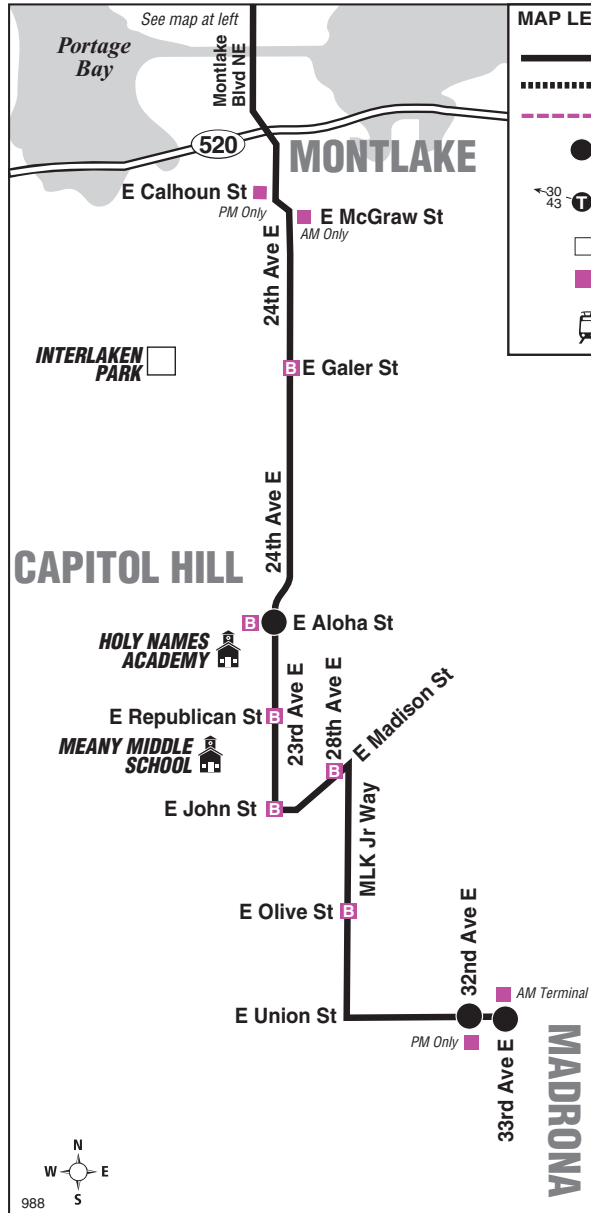

September 17, 2022 thru
March 17, 2023

Del 17 de septiembre de 2022 al
17 de marzo de 2023

988

Serves University Preparatory Academy and Lakeside School

**Madrona, Montlake, UW Station, Roosevelt Station,
Haller Lake**

MAP LEGEND

- Makes all Route 988 stops (see bus stop list).
- Makes no stops.
- Snow route deviation.
- Time Point Street intersection from which departure times are shown on the schedules.
- Transfer Point Route intersection for transferring to indicated route(s).
- Landmark
- Bus stop ("B" indicates both sides of street; see bus stop list).
- 1 Line (Link)

Passenger Stops

- 1st Ave NE / NE 135th St (Lakeside Middle School)
- 1st Ave NE / NE 140th St (Lakeside Upper School)
- 25th Ave NE / NE 80th St (AM only)
- NE 65th St / Roosevelt Way NE (PM only)
- NE 65th St / 23rd Ave NE (PM only)
- 25th Ave NE / NE 65th St (AM only)
- 25th Ave NE / NE 47th St (NE Blakely St - PM)
- Montlake Blvd NE / NE Pacific Pl
- 24th Ave E / E McGraw St (E Calhoun St - PM)
- 24th Ave E / E Galer St
- 23rd Ave E / E Aloha St
- 23rd Ave E / E Republican St
- E Madison St / 28th Ave E (27th Ave E - PM)
- M.L. King Jr Way / E Olive St
- E Union St / 33rd Ave E (32nd Ave E - PM)

Route 988 Monday thru Friday to Madrona

Servicio de lunes a viernes a Madrona

Lakeside School			Capitol Hill	Madrona
1st Ave NE & NE 135th St	Roosevelt Station Bay 1	UW Station Bay 3	23rd Ave E & E Aloha St	E Union St & 32nd Ave
Stop #75304	Stop #16430	Stop #25240	Stop #29254	Stop #3250
3:34bx	3:49x‡	4:06x‡	4:16x‡	4:28x‡
Bold PM time b Trip starts 1st Ave NE & NE 135th St 1-3 minutes earlier. x Express Trip. ‡ Estimated time.				