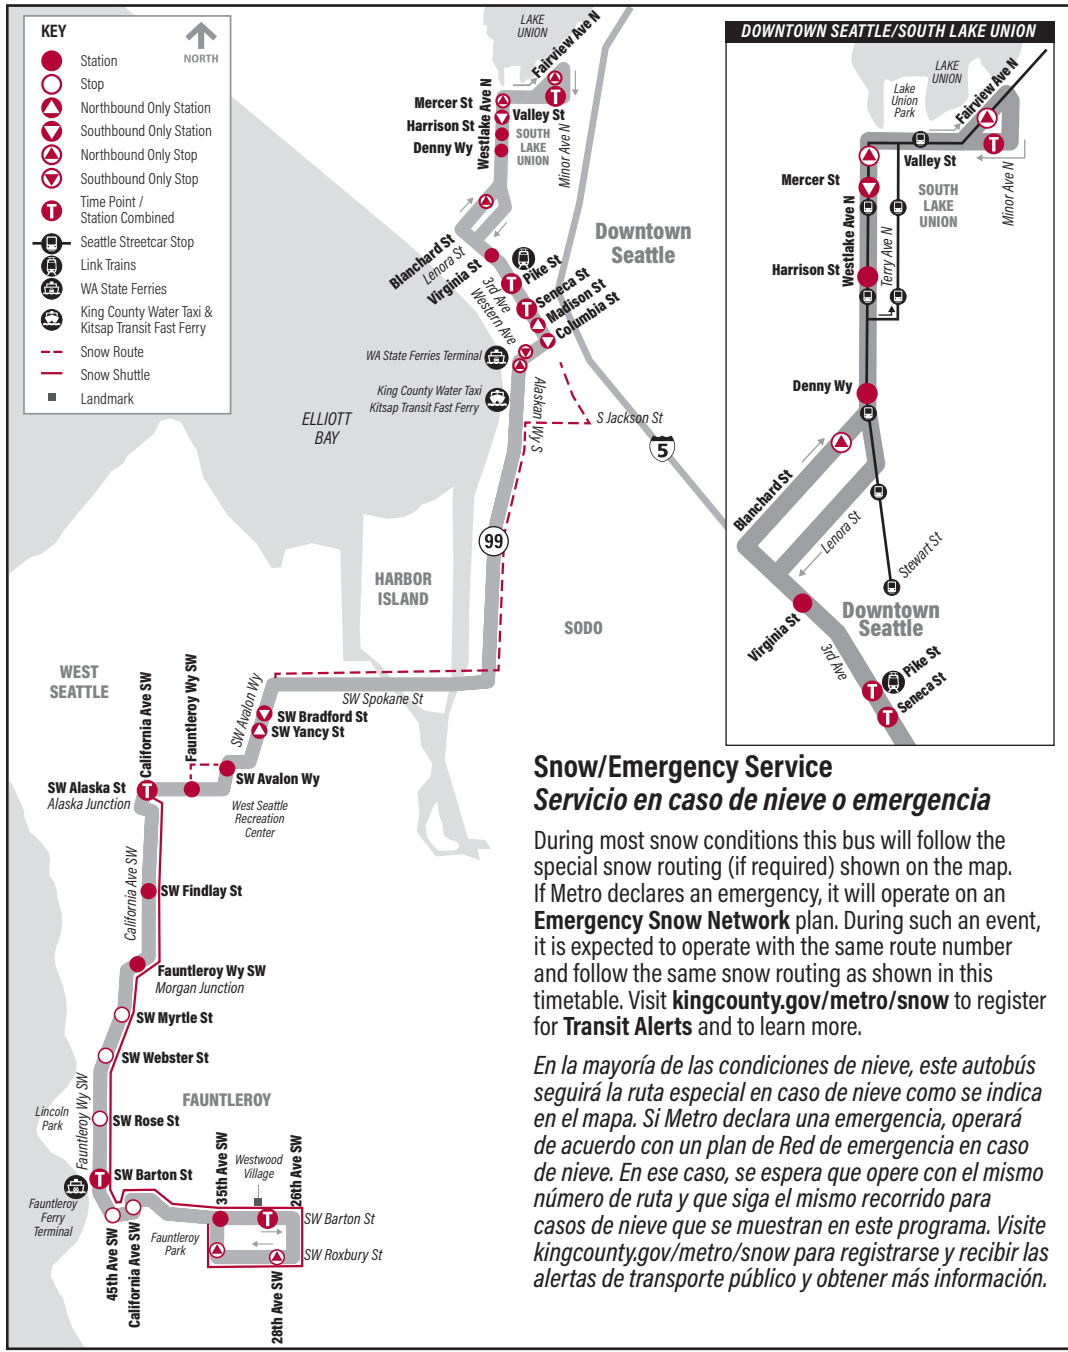

Westwood Village, Fauntleroy, Alaska Junction, West Seattle, Downtown Seattle, South Lake Union

What to Pay / Cuánto pagar

Adult (19 and older) <i>Adultos (19 años y mayor)</i>	\$2.75
Children and Youth (0-18 yrs) <i>Niños y jóvenes (0-18 años)</i>	FREE
ORCA LIFT Fare* <i>Tarifa ORCA LIFT*</i>	\$1.00
RRFP cardholders (registered seniors 65+, riders with disabilities, Medicare cardholders) Titulares de Regional Reduced Fare Permit (RRFP, Tarjeta Regional de Descuento), (adultos mayores de 65 años registrados, pasajeros con discapacidades, titulares de tarjetas de Medicare)	\$1.00