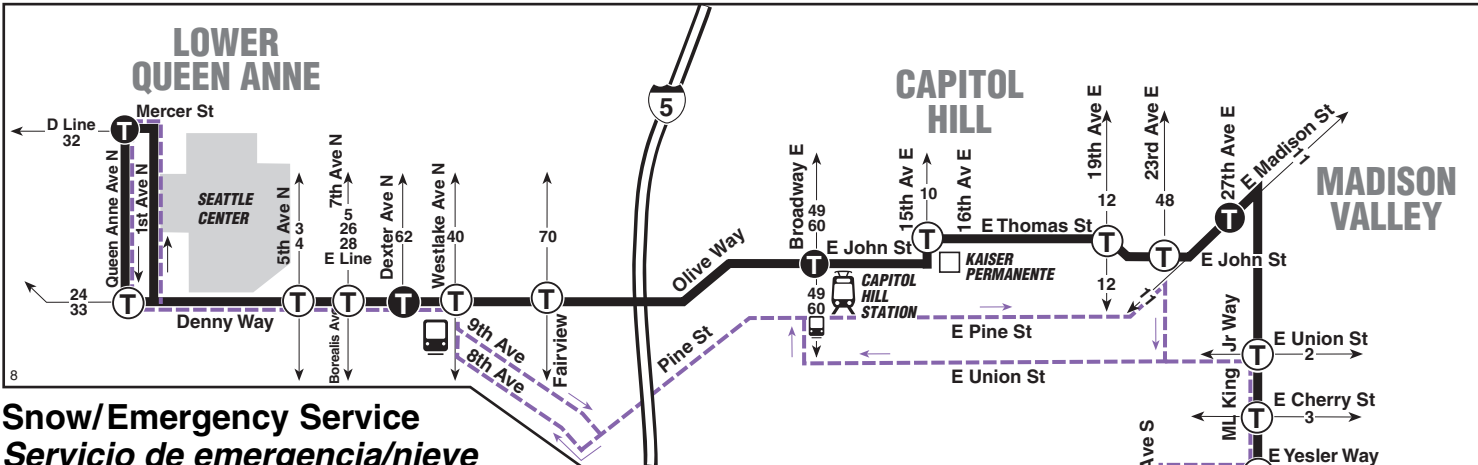

8 SUNDAY/domingo

To CAPITOL HILL, MT BAKER →

Seattle Center	Capitol Hill	Madison Valley	Central District	Mt Baker Transit Center Bay 2
Queen Anne Ave N & W Mercer St	Denny Way & Dexter Ave	E John St & Broadway E	E Madison St & 27th Ave E	S Jackson St & 23rd Ave S
6:00	6:06	6:12	6:18	6:23
6:30	6:36	6:42	6:48	6:53
7:00	7:06	7:12	7:18	7:23
7:30	7:36	7:42	7:48	7:53
8:00	8:06	8:12	8:18	8:23
8:30	8:36	8:42	8:48	8:53
9:01	9:08	9:15	9:22	9:28
9:20	9:27	9:34	9:41	9:47
9:40	9:47	9:54	10:01	10:07
10:00	10:07	10:15	10:22	10:28
10:20	10:27	10:35	10:42	10:48
10:40	10:47	10:55	11:02	11:08
11:00	11:07	11:15	11:22	11:28
11:20	11:27	11:36	11:44	11:50
11:40	11:47	11:56	12:04	12:10
12:00	12:07	12:16	12:24	12:30
12:20	12:27	12:36	12:44	12:50
12:41	12:48	12:57	1:05	1:11
1:00	1:07	1:16	1:24	1:30
1:21	1:28	1:37	1:45	1:51
1:40	1:47	1:56	2:04	2:10
2:01	2:08	2:17	2:26	2:32
2:20	2:27	2:36	2:45	2:51
2:42	2:49	2:58	3:07	3:13
3:00	3:07	3:16	3:25	3:31
3:21	3:28	3:37	3:46	3:52
3:40	3:47	3:56	4:05	4:11
4:00	4:07	4:16	4:25	4:31
4:20	4:27	4:36	4:45	4:51
4:40	4:47	4:56	5:05	5:11
5:00	5:07	5:16	5:25	5:31
5:21	5:28	5:37	5:46	5:52
5:40	5:47	5:56	6:05	6:11
6:01	6:08	6:17	6:25	6:31
6:20	6:27	6:36	6:44	6:50
6:40	6:47	6:56	7:04	7:10
7:00	7:07	7:16	7:24	7:30
7:20	7:27	7:36	7:44	7:50
7:40	7:47	7:55	8:03	8:09
8:00	8:06	8:13	8:20	8:26
8:20	8:26	8:33	8:40	8:46
8:40	8:46	8:53	9:00	9:06
9:00	9:06	9:13	9:20	9:26
9:30	9:36	9:43	9:50	9:56
10:00	10:06	10:13	10:20	10:26
10:30	10:36	10:43	10:50	10:56
11:00	11:06	11:13	11:20	11:26
11:30	11:36	11:43	11:50	11:56
12:00	12:06	12:13	12:20	12:26
12:30	12:36	12:43	12:50	12:56

*Income Qualified

8 SUNDAY/domingo

To SEATTLE CENTER →

Mt Baker Transit Center Bay 2	Central District	Madison Valley	Capitol Hill	Seattle Center
Rainier Ave S & S Forest St	23rd Ave S & S Jackson St	E Madison St & 28th Ave E	E John St & Broadway E	Denny Way & Dexter Ave N
6:13	6:20	6:25	6:32	6:40
6:43	6:50	6:55	7:	