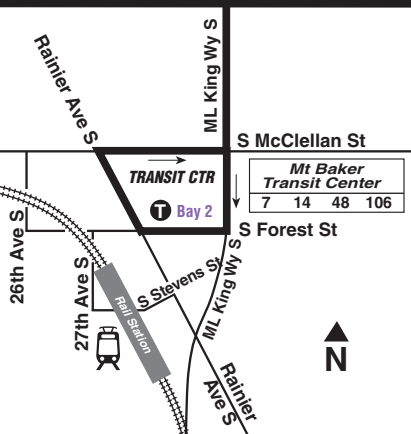

MT BAKER TRANSIT CENTER and STATION

Holiday Information/ Información sobre feriados

The Sunday schedule shown in this timetable will be operated on the following holidays. El horario de los domingos que aparece en este programa se aplicará para el siguiente feriados:

- Thanksgiving Nov. 26
  Día de acción de gracias el 26 de noviembre
- Christmas Dec. 25
  Navidad el 25 de diciembre
- New Year Jan. 1, 2021
  Año nuevo el 1 de enero de 2021

Timetable Symbol/ Símbolo del programa

† - Estimated time. *Tiempo estimado.*

Need more information or assistance?

- Visit Metro online at kingcounty.gov/metro
- Call Metro's Customer Information Office, 206-553-3000, Monday-Friday except for major/county holidays.
  - 6 a.m. – 8 p.m. for trip planning and lost & found calls
  - 8 a.m. – 5 p.m. for fare/pass information and customer comments

Accessible Formats

People with disabilities who need this information in accessible formats may call 206-477-6066 (voice) or WA Relay: 711.

8 WEEKDAY/Entre semana

To CAPITOL HILL, MT BAKER →

Seattle Center	Capitol Hill	Madison Valley	Central District	Mt Baker Transit Center Bay 2
Queen Anne Ave N & W Mercer St	Denny Way & Dexter Ave	E John St & Broadway E	E Madison St & 27th Ave E	S Jackson St & 23rd Ave S
5:00	5:05	5:11	5:18	5:27
5:30	5:35	5:41	5:48	5:57
6:00	6:05	6:11	6:18	6:28
6:30	6:36	6:43	6:50	7:01
6:45	6:51	6:59	7:07	7:18
6:59	7:06	7:14	7:22	7:33
7:14	7:21	7:29	7:37	7:48
7:29	7:36	7:45	7:53	8:04
7:38	7:46	7:55	8:03	8:14
7:48	7:56	8:05	8:13	8:24
7:58	8:06	8:15	8:23	8:34
8:08	8:16	8:25	8:33	8:45
8:18	8:26	8:35	8:43	8:55
8:28	8:36	8:45	8:53	9:05
8:40	8:48	8:57	9:05	9:17
8:52	9:00	9:09	9:17	9:29
9:04	9:12	9:21	9:29	9:41
9:19	9:27	9:36	9:44	9:56
9:34	9:42	9:51	9:59	10:10
9:50	9:57	10:06	10:14	10:25
10:04	10:11	10:20	10:28	10:39
10:19	10:26	10:35	10:43	10:54
10:34	10:41	10:50	10:58	11:09
10:49	10:56	11:05	11:13	11:24

(continued in next column →)

Seattle Center	Capitol Hill	Madison Valley	Central District	Mt Baker Transit Center Bay 2
Queen Anne Ave N & W Mercer St	Denny Way & Dexter Ave	E John St & Broadway E	E Madison St & 27th Ave E	S Jackson St & 23rd Ave S
11:04	11:11	11:20	11:28	11:39
11:19	11:26	11:35	11:44	11:56
11:34	11:41	11:50	11:59	12:11
11:49	11:56	12:05	12:14	12:26
12:04	12:11	12:20	12:29	12:41
12:19	12:26	12:35	12:44	12:56
12:34	12:41	12:50	12:59	1:11
12:49	12:56	1:05	1:14	1:26
1:04	1:11	1:20	1:29	1:41
1:19	1:26	1:35	1:44	1:57
1:34	1:41	1:51	2:00	2:13
1:49	1:56	2:06	2:15	2:28
2:04	2:11	2:21	2:30	2:43
2:19	2:26	2:36	2:45	2:58
2:34	2:41	2:52	3:01	3:14
2:49	2:57	3:08	3:17	3:30
3:04	3:12	3:23	3:32	3:45
3:19	3:27	3:38	3:47	4:00
3:34	3:42	3:53	4:03	4:16
3:49	3:57	4:09	4:19	4:32
4:04	4:12	4:24	4:34	4:47
4:19	4:27	4:40	4:50	5:03
4:34	4:42	4:55	5:05	5:18
4:49	4:57	5:10	5:20	5:33

(continued in next column →)