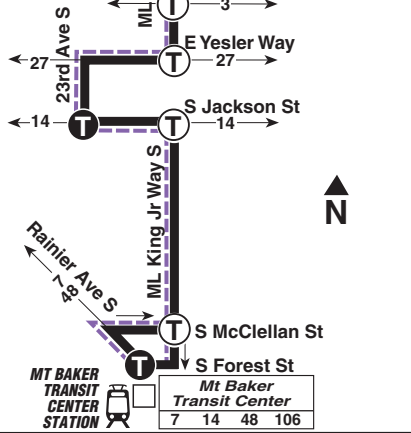

MT BAKER TRANSIT CENTER and STATION