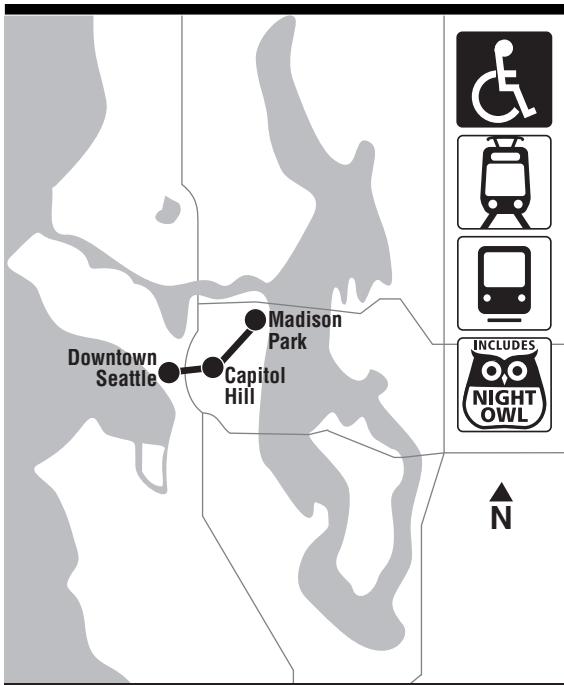

11 Madison Park, Capitol Hill, Downtown Seattle

September 19, 2020 thru March 19, 2021
 Del 19 de septiembre de 2020 al 19 de marzo de 2021

Timetable Symbol
B - Arrives 3rd Ave & Union St at this time before continuing to Stadium Station at SODO busway & S Royal Brougham Way.

Trip Planner includes Metro Transit, Pierce Transit, Community Transit, Everett Transit, ST Express buses, Link light rail, Sounder commuter rail, King County Water Taxi, Washington State Ferries, the Seattle Center Monorail, and Seattle Streetcar.