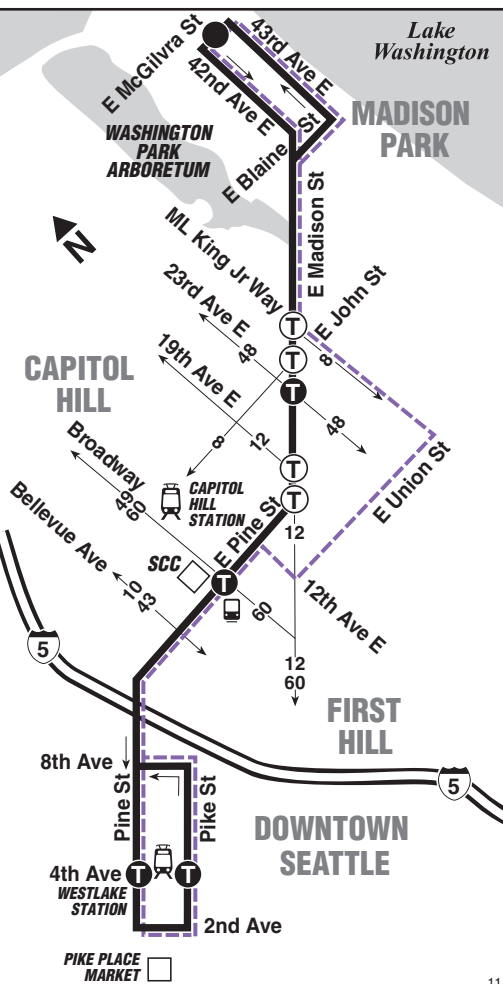

www.kingcounty.gov/tripplanner

ORCA Card

Metro Transit and eight other Puget Sound transportation agencies (Community Transit, Everett Transit, Kitsap Transit, Pierce Transit, Sound Transit, Seattle Streetcar, King County Water Taxi, the Seattle Center Monorail and Washington State Ferries) use a common fare-payment system called ORCA (One Regional Card for All). The ORCA card works as cash or a pass, and it automatically tracks the value of your fares and transfers, letting you move easily between the participating transportation systems.

Get your ORCA card online at www.orcacard.com, by phone at 1-888-988-6722 (ORCA) or WA Relay: 711 (1-888-889-6368), at ticket vending machines in Sounder and Link rail stations, or at one of the transit agency customer service offices. The ORCA website also provides information on how to use the card, as well as locations at which they can be reloaded with a new pass or additional cash.

Night Rider Tip

You can help drivers spot you when it is dark or during times of reduced visibility by wearing light-colored clothing and by standing in the most visible area of the bus stop. We don't want to miss you!

Seattle Department of Transportation This route has improved service thanks to Seattle voters.

MAP LEGEND / LEYENDA DEL MAPA

- Makes all regular stops. *Hace todas las paradas regulares.*
- - - Snow route. *Ruta de nieve.*
- **TIME POINT / PUNTO DE TIEMPO:** Street intersection from which departure times are shown on the schedules. *Intersección de la calle desde donde se muestran los horarios de salida.*
- ⊕ **TRANSFER POINT / PUNTO DE TRANSFERENCIA:** Route intersection for transferring to indicated route(s). *Intersección de ruta para la transferencia para indicar la ruta o rutas.*
- ⊕ **TIME POINT & TRANSFER POINT / TIEMPO Y PUNTO DE TRANSFERENCIA**
- Landmark. *El punto de referencia.*
- 🚊 Light Rail. *Tren Ligero*
- 🚋 Streetcar *Tranvía*