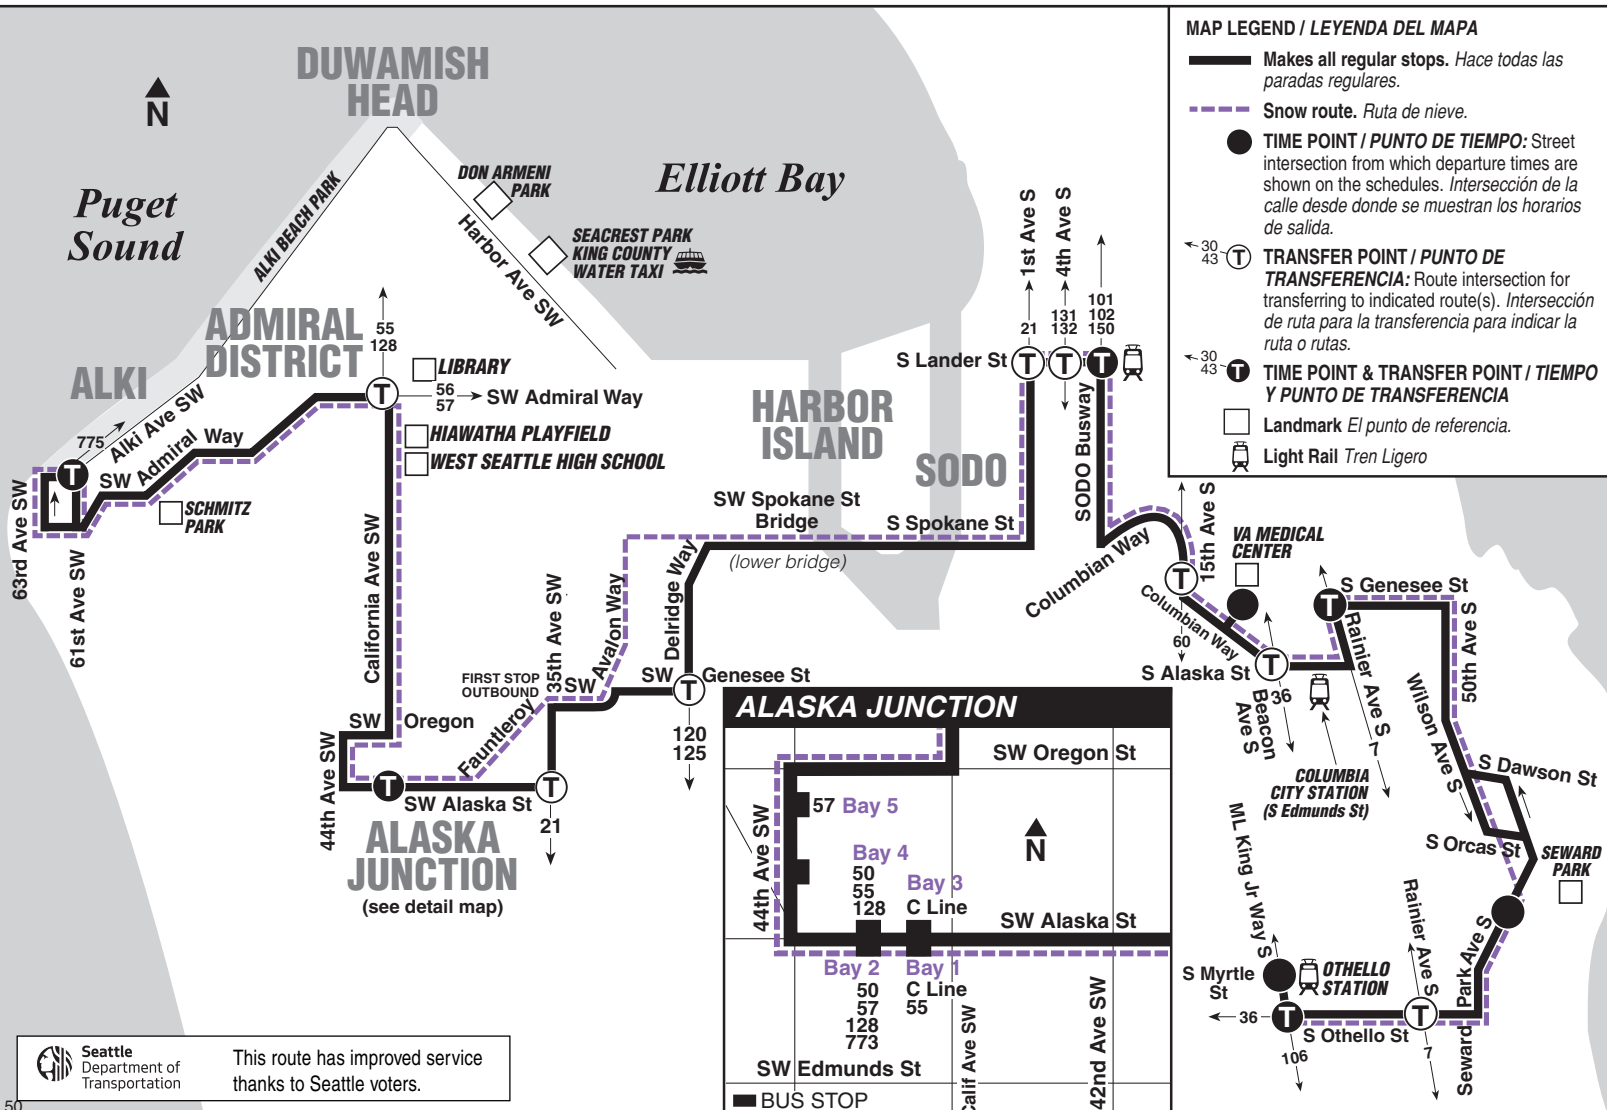

50 WEEKDAY/Entre semana

To SODO, ALKI →

Othello Station	Seward Park	Columbia City	Beacon Hill	SODO	Alaska Jct Bay 4	Alki
MLK Jr Way S & S Myrtle St	Seward Park Ave S & Wilson Ave S	Rainier Ave S & S Genesee St	VA Medical Center	SODO Busway & S Lander St	44th Ave SW & SW Alaska St	Alki Ave SW & 61st Ave SW
Stop #56151	Stop #34690	Stop #8760	Stop #30453	Stop #99254	Stop #32011	Stop #14960
5:40	5:45	5:54	6:00	6:10	6:28	6:43
6:08	6:14	6:24	6:30	6:40	7:00	7:15
6:38	6:44	6:54	7:01	7:11	7:31	7:47
7:08	7:14	7:25	7:32	7:42	8:02	8:19
7:29	7:35	7:46	7:53	8:03	8:23	8:40
7:48	7:54	8:05	8:13	8:23	8:43	9:00
8:06	8:12	8:22	8:30	8:40	9:00	9:17
8:26	8:32	8:42	8:50	9:00	9:20	9:37
8:46	8:52	9:02	9:10	9:20	9:40	9:58
9:06	9:12	9:22	9:30	9:40	10:01	10:19
9:27	9:33	9:42	9:49	9:59	10:20	10:38
9:58	10:04	10:13	10:20	10:30	10:51	11:09
10:28	10:34	10:43	10:50	11:00	11:21	11:39
10:58	11:04	11:13	11:20	11:30	11:51	12:09
11:28	11:34	11:43	11:50	12:00	12:21	12:39
11:58	12:04	12:13	12:20	12:30	12:51	1:09
12:28	12:34	12:43	12:50	1:00	1:21	1:39
12:58	1:04	1:13	1:20	1:30	1:51	2:09
1:28	1:34	1:43	1:50	2:00	2:21	2:39
1:57	2:03	2:13	2:20	2:30	2:51	3:09
2:27	2:33	2:43	2:50	3:00	3:22	3:40
2:57	3:03	3:13	3:20	3:30	3:52	4:10
3:26	3:33	3:43	3:50	4:00	4:23	4:41
3:56	4:03	4:13	4:20	4:30	4:53	5:11
4:16	4:23	4:33	4:40	4:50	5:13	5:31
4:36	4:43	4:53	5:00	5:10	5:33	5:51
4:56	5:03	5:13	5:20	5:30	5:53	6:11
5:26	5:33	5:43	5:50	6:00	6:22	6:40
5:57	6:04	6:13	6:20	6:30	6:52	7:10
6:27	6:34	6:43	6:50	7:00	7:20	7:37
6:58	7:05	7:14	7:20	7:30	7:50	8:07
7:29	7:35	7:44	7:50	8:00	8:18	8:35
7:59	8:05	8:14	8:20	8:30	8:48	9:05
8:29	8:35	8:44	8:50	9:00	9:18	9:35
8:59	9:05	9:14	9:20	9:30	9:48	10:05
9:44	9:50	9:59	10:05	10:15	10:33	10:49
10:30	10:35	10:44	10:50	11:00	11:17	11:32
11:15	11:20	11:29	11:35	11:45	12:02	12:17
12:02	12:07	12:16	12:22	12:32	12:49	1:04

AM – Lighter Type PM – Darker Type

50 WEEKDAY/Entre semana

To SODO, OTHELLO STATION →