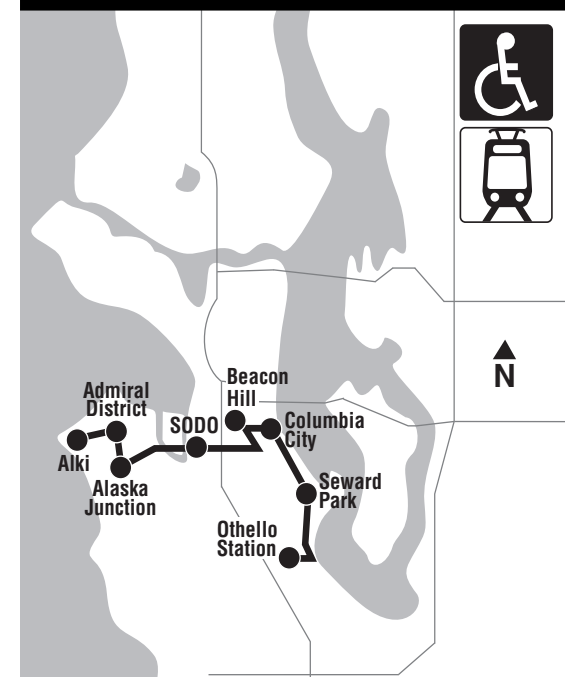

## Alki, Admiral District, Alaska Junction, SODO, VA Medical Center, Beacon Hill, Columbia City, Seward Park, Othello Station

REVISED  
Effective 10/03/20

September 19, 2020 thru March 19, 2021  
Del 19 de septiembre de 2020 al 19 de marzo de 2021