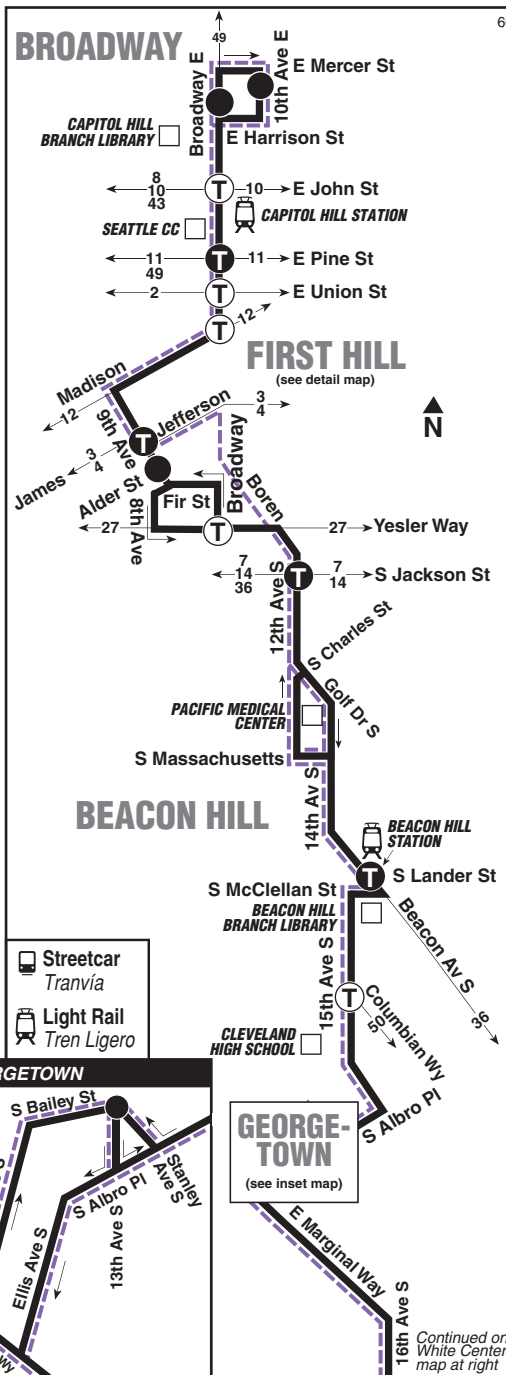

60 WEEKDAY/Entre semana

To BROADWAY →