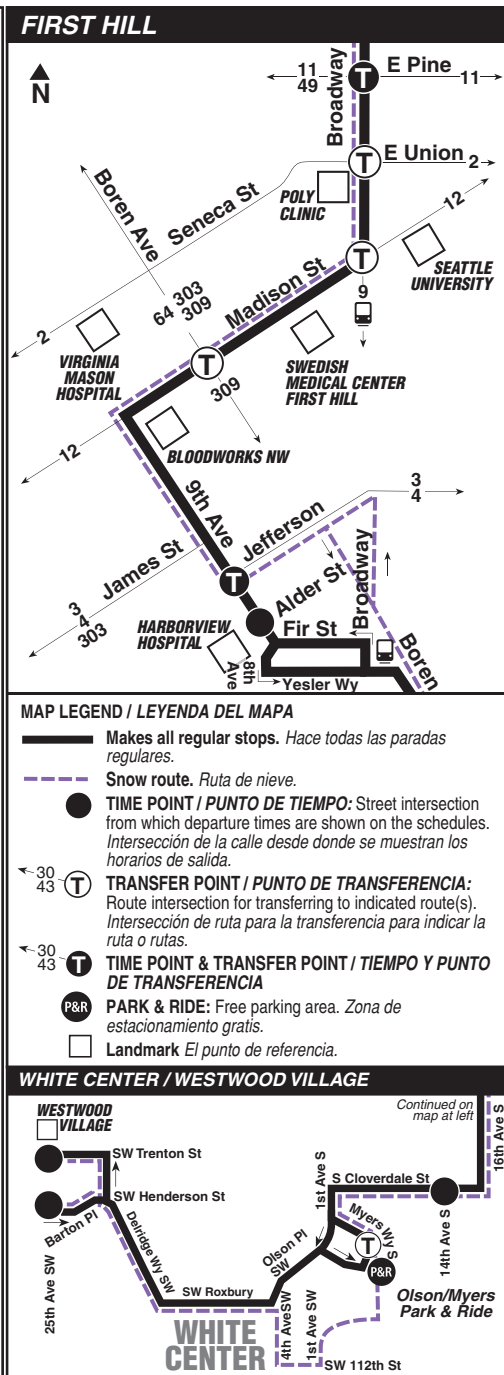

60 WEEKDAY/Entre semana

To BROADWAY →