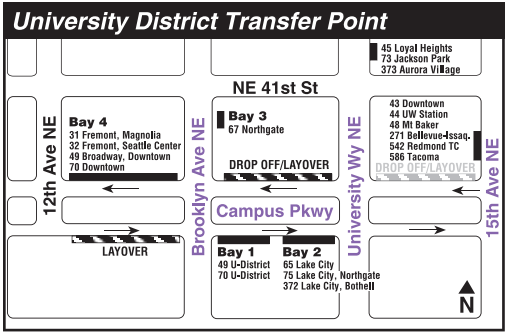

Link Light Rail

Transfers to/from Link can be made at UW Station on Montlake Blvd NE at NE Pacific St.

Link operates every 8 minutes during weekday morning and afternoon rush hour periods, every 15 minutes during off-peak periods and on weekends, and every 30 minutes during late night hours. Please refer to Sound Transit's *Transit Guide* for complete schedule information, or visit their website at soundtransit.org.

AM – Lighter Type PM – Darker Type

65 SUNDAY/domingo

To UNIVERSITY DISTRICT →

Jackson Park	Lake City	Children's Hospital	UW Station	University District	To Route	
NE 143rd St & 17th Ave NE	NE 125th St & 35th Ave NE	35th Ave NE & NE 65th St	Sand Point Wy NE & 40th Ave NE	Stevens Way & Rainier Vista	Brooklyn Ave NE & NE Campus Pkwy	To Route
Stop #98780	Stop #9690	Stop #25110	Stop #9978	Stop #75402	Stop #9147	
5:21	5:29	5:37	5:41†	5:48	5:52	67
5:51	5:59	6:07	6:11†	6:18	6:22	67
6:21	6:29	6:37	6:41†	6:48	6:52	67
6:41	6:49	6:57	7:01†	7:09	7:13	67
7:01	7:09	7:17	7:21†	7:29	7:33	67
7:21	7:29	7:38	7:42†	7:50	7:54	67
7:41	7:49	7:58	8:03†	8:11	8:15	67
8:01	8:10	8:20	8:25†	8:32	8:37	67
8:16	8:25	8:36	8:41†	8:49	8:54	67
8:31	8:40	8:51	8:56†	9:04	9:09	67
8:46	8:55	9:06	9:11†	9:19	9:24	67
9:01	9:10	9:21	9:26†	9:34	9:39	67
9:16	9:25	9:36	9:41†	9:49	9:54	67
9:31	9:40	9:51	9:56†	10:04	10:09	67
9:46	9:55	10:06	10:11†	10:19	10:24	67
10:01						