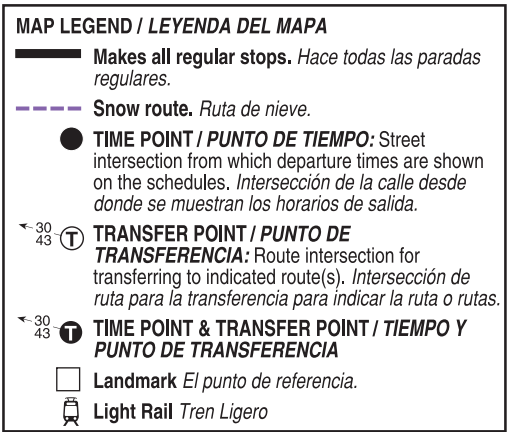

Link Light Rail

Transfers to/from Link can be made at UW Station on Montlake Blvd NE at NE Pacific St.

Link operates every 8 minutes during weekday morning and afternoon rush hour periods, every 15 minutes during off-peak periods and on weekends, and every 30 minutes during late night hours. Please refer to Sound Transit's *Transit Guide* for complete schedule information, or visit their website at soundtransit.org.