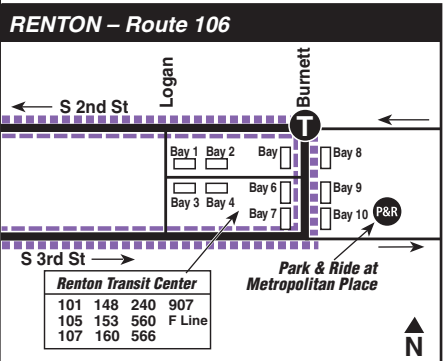

106 WEEKDAY/Entre semana

To CHINATOWN/INTERNATIONAL DISTRICT →

Renton Transit Ctr Bay 9	Skyway	Rainier Beach	MLK Jr Way S & S Othello St	Mt Baker Transit Ctr Bay 1	Chinatown/Int'l District
Burnett Ave S & S 3rd St	Renton Ave S & S 126th St	S Henderson St & Rainier Ave S	MLK Jr Way S & S Othello St	Rainier Ave S & S Forest St	5th Ave S & S Weller St
Stop #46464	Stop #55050	Stop #30140	Stop #55651	Stop #8401	Stop #844
4:50	4:57	5:07	5:14	5:25	5:38‡
5:20	5:27	5:37	5:44	5:55	6:08‡
5:50	5:57	6:07	6:14	6:25	6:38‡
6:09	6:16	6:26	6:33	6:45	6:59‡
6:24	6:31	6:42	6:49	7:01	7:17‡
6:39	6:46	6:57	7:04	7:17	7:33‡
6:54	7:01	7:12	7:19	7:32	7:48‡
7:04	7:11	7:22	7:29	7:42	7:58‡
7:14	7:21	7:32	7:39	7:52	8:08‡
7:24	7:31	7:42	7:49	8:02	8:19‡
7:39	7:46	7:57	8:04	8:17	8:34‡
—	—	8:08	8:15	8:28	8:45‡
7:54	8:01	8:12	8:19	8:32	8:49‡
8:06	8:14	8:25	8:32	8:45	9:02‡
8:21	8:29	8:40	8:47	9:00	9:17‡
8:36	8:44	8:55	9:02	9:15	9:32‡
8:52	9:00	9:10	9:17	9:30	9:47‡
9:07	9:15	9:25	9:32	9:45	10:02‡
9:23	9:31	9:41	9:48	10:01	10:18‡
9:38	9:46	9:56	10:03	10:16	10:33‡
9:53	10:01	10:11	10:18	10:31	10:48‡
10:08	10:16	10:26	10:33	10:46	11:03‡
10:23	10:31	10:41	10:48	11:01	11:18‡
10:38	10:46	10:56	11:03	11:16	11:33‡
10:53	11:01	11:11	11:18	11:31	11:48‡
11:08	11:16	11:26	11:33	11:46	12:03‡
11:23	11:31	11:41	11:48	12:01	12:18‡
11:38	11:46	11:56	12:03	12:16	12:33‡
11:53	12:01	12:11	12:18	12:31	12:48‡
12:08	12:16	12:26	12:33	12:46	1:03‡
12:23	12:31	12:41	12:48	1:01	1:18‡
12:38	12:46	12:56	1:03	1:16	1:33‡
12:53	1:01	1:11	1:18	1:31	1:48‡
1:08	1:16	1:26	1:33	1:46	2:03‡
1:23	1:31	1:41	1:48	2:01	2:18‡
1:38	1:46	1:56	2:03	2:16	2:33‡
1:53	2:01	2:11	2:18	2:31	2:48‡
2:08	2:16	2:26	2:33	2:46	3:05‡
2:23	2:31	2:41	2:48	3:01	3:20‡
2:38	2:46	2:56	3:04	3:17	3:36‡
2:53	3:02	3:13	3:21	3:34	3:53‡
3:08	3:17	3:28	3:36	3:49	4:08‡
3:23	3:32	3:43	3:51	4:04	4:23‡
3:38	3:47	3:58	4:06	4:19	4:38‡
3:53	4:02	4:13	4:21	4:34	4:53‡
4:09	4:18	4:29	4:37	4:50	5:09‡
4:24	4:33	4:44	4:52	5:05	5:24‡
4:39	4:48	4:59	5:07	5:20	5:39‡
4:54	5:03	5:14	5:22	5:35	5:54‡
5:09	5:18	5:29	5:37	5:50	6:09‡
5:24	5:33	5:44	5:52	6:05	6:21‡
5:39	5:48	5:59	6:07	6:19	6:35‡
5:54	6:03	6:13	6:20	6:32	6:48‡
6:09	6:18	6:28	6:35	6:47	7:03‡
6:24	6:33	6:43	6:50	7:02	7:18‡
6:39	6:48	6:58	7:05	7:17	7:30‡
7:09	7:18	7:27	7:34	7:46	7:59‡
7:39	7:47	7:56	8:03	8:14	8:27‡
8:09	8:16	8:25	8:31	8:42	8:55‡
8:39	8:46	8:55	9:01	9:12	9:25‡
9:09	9:16	9:25	9:31	9:42	9:55‡
9:39	9:46	9:55	10:01	10:12	10:25‡
10:09	10:16	10:25	10:31	10:42	10:55‡
10:39	10:46	10:55	11:01	11:12	11:25‡
11:09	11:16	11:25	11:31	11:42	11:55‡
12:09	12:16	12:25	12:31	12:42	12:55‡

AM – Lighter Type PM – Darker Type

106 WEEKDAY/Entre semana

To RENTON →