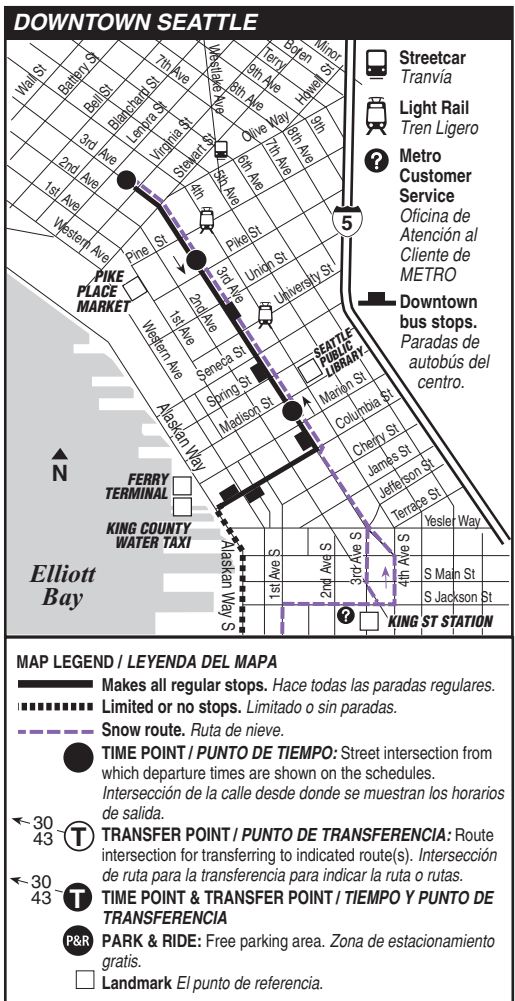

Holiday Information

Información sobre feriados
The Sunday schedule shown in this timetable will be operated on the following holidays. *El horario de los domingos que aparece en este programa se aplicará para el siguiente feriados:*

Thanksgiving	Nov. 26
<i>Día de acción de gracias</i>	<i>el 26 de noviembre</i>
Christmas	Dec. 25
<i>Navidad</i>	<i>el 25 de diciembre</i>
New Year	Jan. 1, 2021
<i>Año nuevo</i>	<i>el 1 de enero de 2021</i>

120 WEEKDAY/Entre semana