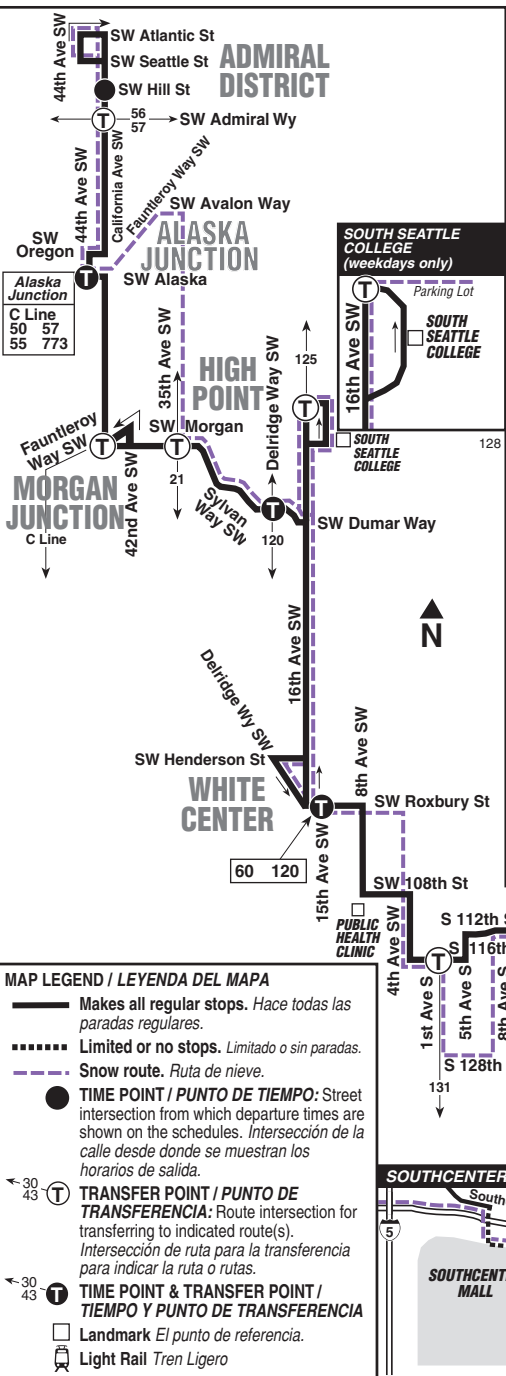

Get real-time bus arrival information on your mobile device.
Text your bus stop number to 62550.

Metro buses have bike racks that hold three bikes and are easy to use. There is no extra charge for your bike. Follow the instructions posted near the rack. A bike loading video and other bike information is available on Metro's website.

? Metro Customer Services

Customer Service (general information, trip planning, comments and lost & found)

Seattle metro calling area 206-553-3000
Toll Free 1-800-542-7876
Hearing impaired ..... WA Relay: 711
Carpool/Vanpool 206-625-4500
Hearing Impaired ..... WA Relay: 1-800-833-6388

Community Transit 1-800-562-1375
Pierce Transit 1-800-562-8109

Link Light Rail

Transfers to/from Link can be made at the Tukwila International Blvd Station at S 154th St and Tukwila International Blvd.

128 WEEKDAY/Entre semana

To SOUTHCENTER →

Admiral District	Alaska Junction Bay 2	White Center	HMC Specialty Campus	Tukwila Int'l Blvd Station	Southcenter
California Ave SW & SW Hill St	East on SW Alaska St at 44th Ave SW	SW Orchard St & Delridge Wy SW	SW Roxbury St & 15th Ave SW	Military Rd S & S 128th St	Tukw Int'l Blvd & S 154th St
Stop #37130	Stop #31811	Stop #22160	Stop #21080	Stop #41121	Stop #60922
Stop #59316	Stop #60923	Stop #49490	Stop #31590	Stop #21440	Stop #32011
Stop #37130	Stop #31811	Stop #22160	Stop #21080	Stop #41121	Stop #60922
4:50	4:58	5:08C	5:23	5:38	5:48
5:19	5:27	5:37C	5:52	6:07	6:17
5:51	5:59	6:09C	6:24	6:39	6:49
6:13	6:22	6:34C	6:50	7:06	7:16
6:39	6:48	7:01C	7:18	7:34	7:45
7:09	7:18	7:31C	7:48	8:04	8:15
7:39	7:49	8:02C	8:19	8:35	8:46
8:09	8:19	8:32C	8:49	9:05	9:16
8:44	8:54	9:07C	9:24	9:40	9:51
9:14	9:24	9:37C	9:54	10:10	10:21
9:45	9:55	10:08C	10:25	10:41	10:52
10:13	10:23	10:36C	10:53	11:09	11:20
10:36	10:46	10:59C	11:16	11:33	11:44
11:06	11:16	11:29C	11:47	12:04	12:15
11:36	11:46	11:59C	12:17	12:34	12:45
12:06	12:16	12:29C	12:47	1:04	1:15
12:36	12:46	12:59C	1:17	1:34	1:45
1:06	1:16	1:29C	1:47	2:04	2:15
1:36	1:46	1:59C	2:17	2:34	3:00
2:07	2:17	2:30C	2:49	3:07	3:33
2:30	2:41	2:55C	3:14	3:32	3:43
2:50	3:01	3:15C	3:34	3:52	4:18
3:10	3:21	3:35C	3:54	4:12	4:38
3:32	3:43	3:57C	4:16	4:34	4:45
3:52	4:03	4:17C	4:36	4:54	5:18
4:11	4:22	4:36C	4:55	5:13	5:24
4:39	4:50	5:04C	5:22	5:40	5:51
5:13	5:23	5:37C	5:55	6:13	6:35
5:45	5:55	6:09C	6:27	6:44	7:06
6:17	6:27	6:40C	6:58	7:15	7:37
6:47	6:57	7:10C	7:26	7:43	8:05
7:17	7:26	7:39C	7:55	8:12	8:34
7:57	8:06	8:18C	8:34	8:50	9:11
8:31	8:38	8:50C	9:06	9:21	9:31
8:59	9:06	9:17C	9:33	9:48	9:58
9:29	9:36	9:47C	10:03	10:18	10:28
10:04	10:11	10:22	10:28	10:43	10:53
10:34	10:41	10:52	10:58	11:13	11:23
11:04	11:11	11:22	11:28	11:43	11:53
11:34	11:41	11:52	11:58	12:13	12:23

AM – Lighter Type PM – Darker Type

128 WEEKDAY/Entre semana