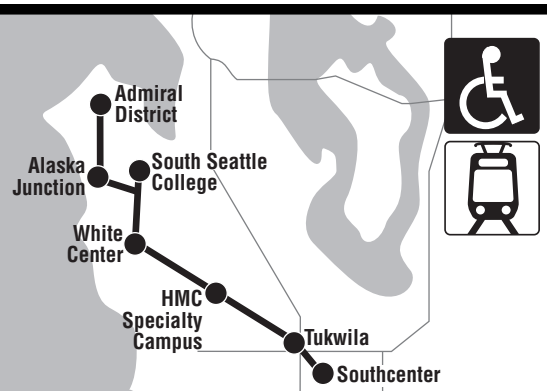

# 128 SUNDAY/domingo

To ADMIRAL DISTRICT →

Southcenter	Tukwila Int'l Blvd Station	White Center	Alaska Junction Bay 4	Admiral District
Andover Pk W & Baker Blvd	Tukwila Int'l Blvd & S 154th St	SW Roxbury St & 15th Ave SW	SW Alaska St & 44th Ave SW	California Ave SW & SW Hill St
Stop #59316	Stop #60923	Stop #31590	Stop #32011	Stop #37130
6:31	6:43	7:08	7:14	7:27
7:01	7:13	7:38	7:44	7:57
7:31	7:43	8:08	8:14	8:27
8:01	8:13	8:38	8:44	8:57
8:31	8:43	9:08	9:14	9:27
9:01	9:13	9:38	9:44	9:57
9:31	9:43	10:08	10:14	10:27
10:01	10:14	10:41	10:47	11:00
10:31	10:44	11:11	11:17	11:30
11:01	11:14	11:41	11:47	12:00
11:31	11:44	12:11	12:17	12:30
12:01	12:14	12:41	12:47	1:00
12:30	12:44	1:11	1:17	1:30
1:00	1:14	1:41	1:47	2:00
1:30	1:44	2:11	2:17	2:30
2:00	2:14	2:41	2:47	3:00
2:30	2:44	3:11	3:17	3:30
3:00	3:14	3:41	3:47	4:00
3:30	3:44	4:11	4:17	4:30
4:00	4:14	4:41	4:47	5:00
4:30	4:44	5:11	5:17	5:30
5:01	5:15	5:42	5:48	6:01
5:31	5:45	6:12	6:18	6:31
6:01	6:14	6:40	6:46	6:59
6:31	6:44	7:10	7:16	7:29
7:01	7:14	7:40	7:46	7:59
7:31	7:44	8:10	8:16	8:29
8:01	8:14	8:40	8:46	8:59
8:31	8:44	9:10	9:16	9:29
9:01	9:14	9:40	9:46	9:59
9:31	9:44	10:10	10:16	10:29
10:01	10:14	10:40	10:46	10:59
10:31	10:44	11:10	11:16	11:29
11:01	11:14	11:40	11:46	11:59
11:31	11:44	12:10	12:16	12:29
12:01	12:14	12:40	12:46	12:59

# 128

Southcenter, Tukwila, HMC Specialty Campus, White Center, South Seattle College, Alaska Junction, Admiral District

September 19, 2020 thru March 19, 2021  
Del 19 de septiembre de 2020 al 19 de marzo de 2021

Community Transit ..... 1-800-562-1375  
 Pierce Transit ..... 1-800-562-8109

**Link Light Rail**

Transfers to/from Link can be made at the Tukwila International Blvd Station at S 154th St and Tukwila International Blvd.