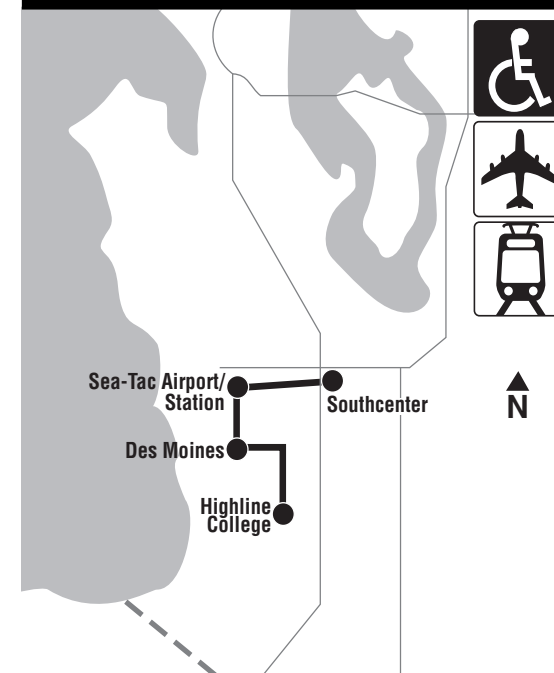

Online Trip Planning

Use Metro's online Trip Planner to plan trips on scheduled service in King, Pierce and Snohomish counties. It provides details on transit stops, routes and schedules. Trip Planner itineraries do not include service disruptions and reroutes caused by weather, emergencies, traffic, events or construction.

Trip Planner includes Metro Transit, Pierce Transit, Community Transit, Everett Transit, ST Express buses, Link light rail, Sounder commuter rail, King County Water Taxi, Washington State Ferries, the Seattle Center Monorail, and Seattle Streetcar.

King Street Center 201 S Jackson St Monday–Friday 8:30 a.m.–4:30 p.m.	Lost & Found Monday–Friday 8:30 a.m.–1 p.m. 2 p.m.–4:30 p.m.
---	--

Seattle metro calling area 206-553-3000
Toll Free 1-800-542-7876
Hearing impaired WA Relay: 711
Carpool/Vanpool 206-625-4500
Hearing Impaired WA Relay: 1-800-833-6388

Link Light Rail

Transfers to/from Link can be made at SeaTac/Airport Station on International Blvd at S 176th St.

Link operates every 8 minutes during weekday morning and afternoon rush hour periods, every 15 minutes during off-peak periods and on weekends, and every 30 minutes during late night hours. Please refer to Sound Transit's *Transit Guide* for complete schedule information, or visit their website at soundtransit.org.