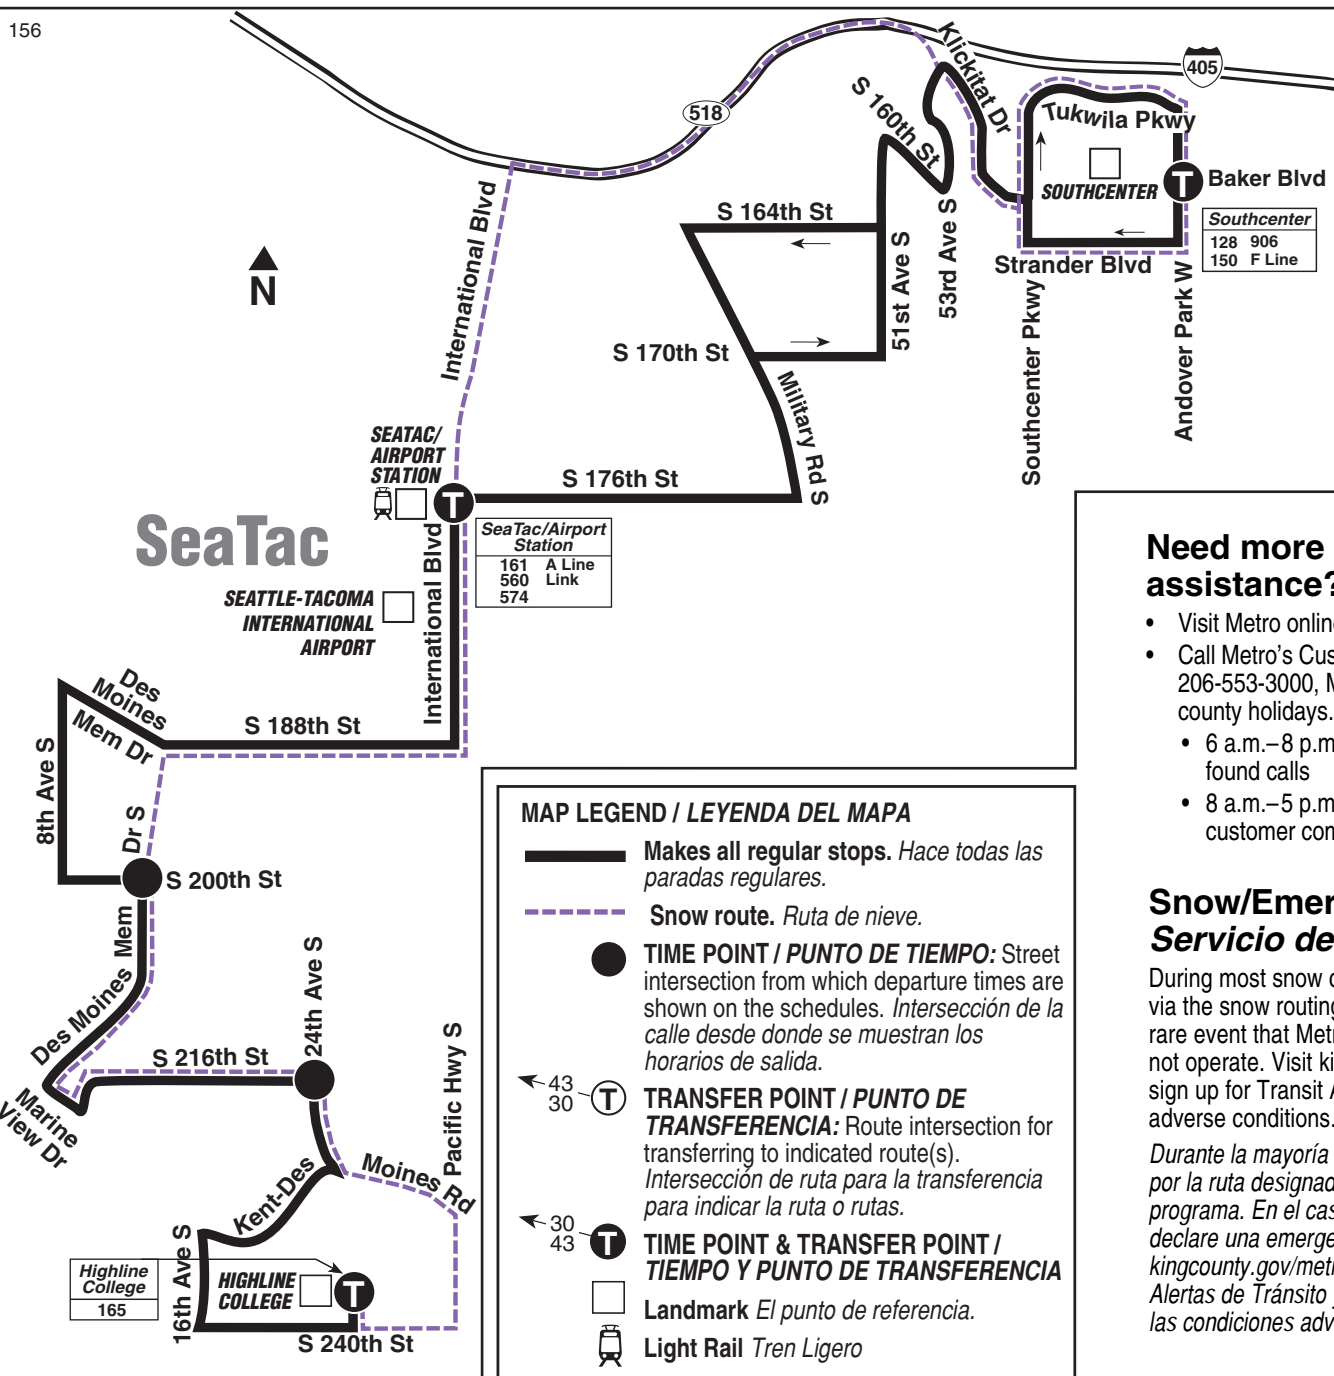

Link Light Rail

Transfers to/from Link can be made at SeaTac/Airport Station on International Blvd at S 176th St.

Link operates every 8 minutes during weekday morning and afternoon rush hour periods, every 15 minutes during off-peak periods and on weekends, and every 30 minutes during late night hours. Please refer to Sound Transit's *Transit Guide* for complete schedule information, or visit their website at soundtransit.org.