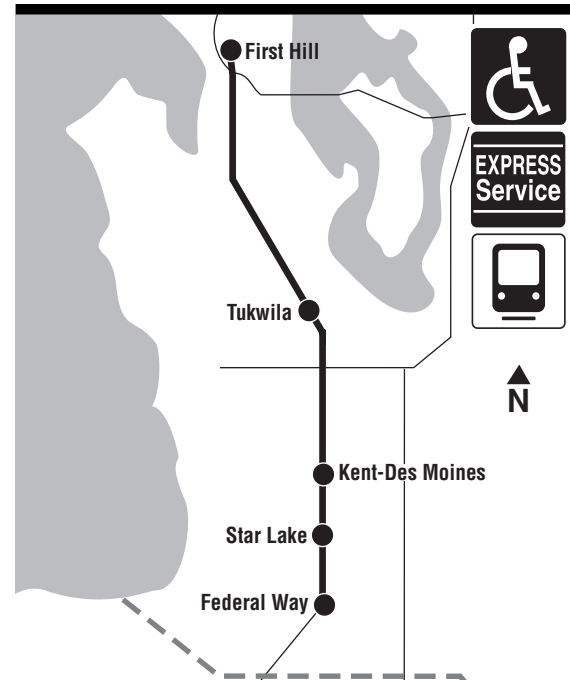

Holiday Information

Información sobre feriados

There is no service on this route on weekends or the following holidays. *No hay servicio en esta ruta los fines de semana ni el siguiente feriados:*

Thanksgiving <i>Día de acción de gracias</i>	Nov. 26 <i>el 26 de noviembre</i>
Christmas <i>Navidad</i>	Dec. 25 <i>el 25 de diciembre</i>
New Year <i>Año nuevo</i>	Jan. 1, 2021 <i>el 1 de enero de 2021</i>

Get real-time bus arrival information on your mobile device.

Text your bus stop number to 62550.

Accessible Formats

People with disabilities who need this information in accessible formats may call 206-477-6066 (voice) or TTY Relay: 711.

RIDER ALERT

This symbol indicates a change in service. Watch for it in buses, at bus stops, and at timetable displays.

Metro Customer Service
206-553-3000

Metro Website / Trip Planner
kingcounty.gov/metro

Interpreter - 206-553-3000
Intérprete 口譯員 Переводчик
مترجم Thông dịch viên 통역관
Перекладач Soomaali ስስተርገሚ

More peak service

Funds from a partnership with Harborview, Swedish and Virginia Mason medical centers pay for two additional peak period trips every weekday, plus all service between the Star Lake Park & Ride and the Federal Way Transit Center.

193

Federal Way, Star Lake, Kent-Des Moines Freeway Station, Tukwila P&R, First Hill

September 19, 2020 thru March 19, 2021

Del 19 de septiembre de 2020 al 19 de marzo de 2021

King County
METRO

Moving forward together