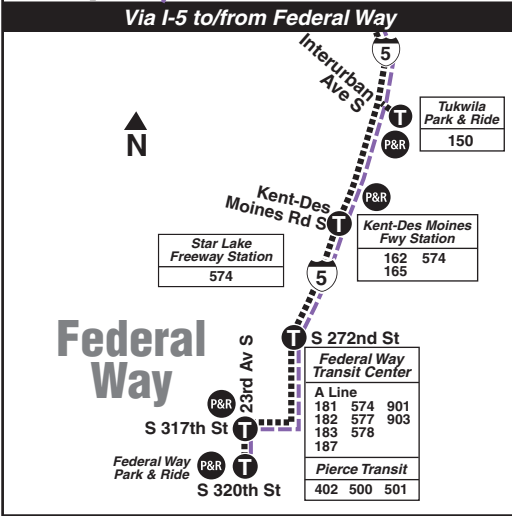

193

Federal Way, Star Lake, Kent-Des Moines Freeway Station, Tukwila P&R, First Hill

September 19, 2020 thru March 19, 2021

Del 19 de septiembre de 2020 al 19 de marzo de 2021

King County
METRO

Moving forward together

193 WEEKDAY/Entre semana

To FIRST HILL →

Federal Way S 320th St P&R Bay 1	Federal Way Transit Ctr Bay 7	Star Lake Fwy Station	Kent-Des Moines Fwy Station	Tukwila Park & Ride	Virginia Mason	9th Ave & Jefferson St	9th Ave & Spring St	E Jefferson St & 17th Ave
I-5 & S 320th St	S 317th St & 23rd Ave S	I-5 & S 272nd St	I-5 & Kent-Des Moines Rd	Interurban Ave S & 52nd Ave S	9th Ave & Spring St	9th Ave & Jefferson St		
Stop #83751	Stop #80437	Stop #47972	Stop #58782	Stop #80710	Stop #41981	Stop #12910	Stop #12980	
5:21 5:46 6:01	5:26 5:51 6:06	5:33 5:59 6:14	5:40 6:06 6:22	5:55 6:21 6:37	6:20‡ 6:48‡ 7:04‡	6:23‡ 6:51‡ 7:07‡	6:30‡ 6:58‡ 7:14‡	
6:23 6:41 7:09	6:28 6:46 7:14	6:36 6:54 7:22	6:44 7:01 7:29	6:59 7:17 7:44	7:28‡ 7:48‡ 8:15‡	7:31‡ 7:51‡ 8:18‡	7:38‡ 7:58‡ 8:25‡	
7:45	7:50	7:57	8:04	8:19	8:50‡	8:53‡	9:00‡	

Express Service Information

To First Hill: Stops at Federal Way Park & Ride; on 23rd Ave S at S 319th Pl; Federal Way Transit Center; on S 317th St at 26th Ave S; Star Lake Freeway Station (I-5 at S 272nd St); at I-5 & Kent-Des Moines Freeway Station; southbound on Interurban Ave S at 48th Ave S; northbound on Interurban Ave S at 52nd Ave S; on Seneca St at 8th Ave; on 9th Ave at Spring St, Marion St, Cherry St and Jefferson St; and on E Jefferson St at Broadway, 12th Ave, 14th Ave and 17th Ave.

To Federal Way: Stops on E Jefferson St at 17th Ave and 12th Ave; on Jefferson St at Broadway and 9th Ave; on 9th Ave at Spring St; on Boren Ave at Seneca St, Madison St and Columbia St; northbound on Interurban Ave S at 52nd Ave S and 48th Ave S; at I-5 & Kent-Des Moines Freeway Station; at Star Lake Freeway Station (I-5 & S 272nd); on S 317th St at 26th Ave S; at Federal Way Transit Center; on 23rd Ave S at S 320th St and Federal Way Park & Ride.