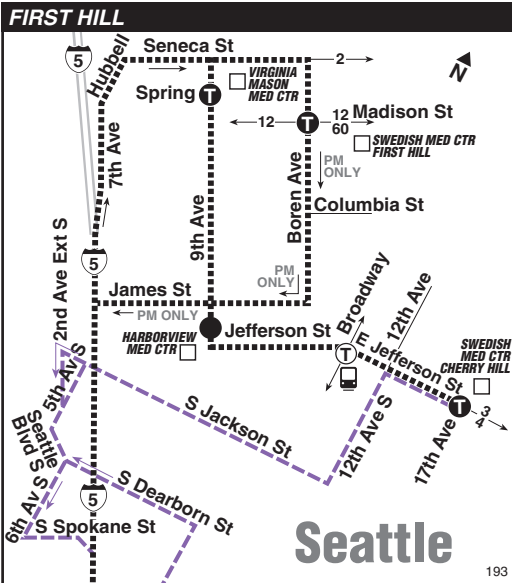

193

Federal Way, Star Lake, Kent-Des Moines Freeway Station, Tukwila P&R, First Hill

September 19, 2020 thru March 19, 2021

Del 19 de septiembre de 2020 al 19 de marzo de 2021

King County
METRO

Moving forward together

193 WEEKDAY/Entre semana

To FIRST HILL →

Federal Way S 320th St P&R Bay 1	Federal Way Transit Ctr Bay 7	Star Lake Fwy Station	Kent-Des Moines Fwy Station	Tukwila Park & Ride	Virginia Mason	9th Ave & Jefferson St	9th Ave & Spring St	E Jefferson St & 17th Ave
I-5 & S 320th St	S 317th St & 23rd Ave S	I-5 & S 272nd St	I-5 & Kent-Des Moines Rd	Interurban Ave S & 52nd Ave S	9th Ave & Spring St	9th Ave & Jefferson St		
Stop #83751	Stop #80437	Stop #47972	Stop #58782	Stop #80710	Stop #41981	Stop #12910	Stop #12980	
5:21 5:46 6:01	5:26 5:51 6:06	5:33 5:59 6:14	5:40 6:06 6:22	5:55 6:21 6:37	6:20‡ 6:48‡ 7:04‡	6:23‡ 6:51‡ 7:07‡	6:30‡ 6:58‡ 7:14‡	
6:23 6:41 7:09	6:28 6:46 7:14	6:36 6:54 7:22	6:44 7:01 7:29	6:59 7:17 7:44	7:28‡ 7:48‡ 8:15‡	7:31‡ 7:51‡ 8:18‡	7:38‡ 7:58‡ 8:25‡	
7:45	7:50	7:57	8:04	8:19	8:50‡	8:53‡	9:00‡	

Express Service Information

To First Hill: Stops at Federal Way Park & Ride; on 23rd Ave S at S 319th Pl; Federal Way Transit Center; on S 317th St at 26th Ave S; Star Lake Freeway Station (I-5 at S 272nd St); at I-5 & Kent-Des Moines Freeway Station; southbound on Interurban Ave S at 48th Ave S; northbound on Interurban Ave S at 52nd Ave S; on Seneca St at 8th Ave; on 9th Ave at Spring St, Marion St, Cherry St and Jefferson St; and on E Jefferson St at Broadway, 12th Ave, 14th Ave and 17th Ave.

To Federal Way: Stops on E Jefferson St at 17th Ave and 12th Ave; on Jefferson St at Broadway and 9th Ave; on 9th Ave at Spring St; on Boren Ave at Seneca St, Madison St and Columbia St; northbound on Interurban Ave S at 52nd Ave S and 48th Ave S; at I-5 & Kent-Des Moines Freeway Station; at Star Lake Freeway Station (I-5 & S 272nd); on S 317th St at 26th Ave S; at Federal Way Transit Center; on 23rd Ave S at S 320th St and Federal Way Park & Ride.