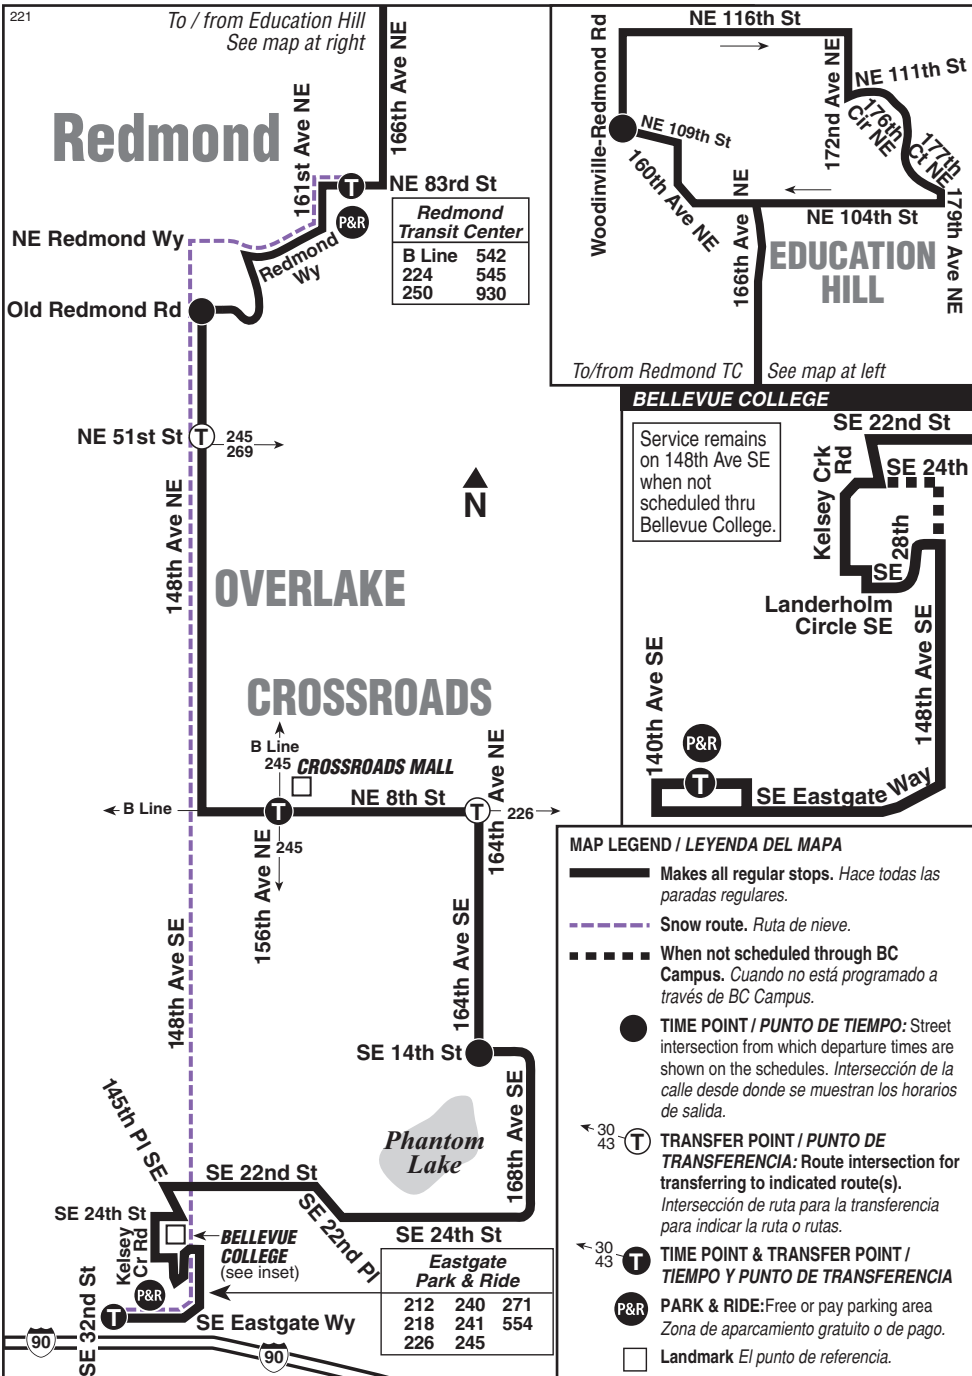

221 WEEKDAY/Entre semana

To CROSSROADS, EASTGATE →

Redmond Transit Ctr Bay 5	Education Hill	Redmond Transit Ctr Bay 4	Crossroads			Eastgate Park & Ride Bay 1
NE 83rd St & 161st Ave NE	Woodinville-Redmond Rd & NE 109th St	NE 83rd St & 161st Ave NE	148th Ave NE & NE Old Redmond Rd	NE 8th St & 156th Ave NE	165th Ave SE & SE 14th St	SE Eastgate Wy & 140th Ave SE
Stop #71960	Stop #74041	Stop #71961	Stop #73130	Stop #68200	Stop #66880	Stop #67014
4:57	5:04	5:17	5:22	5:33	5:38B	5:48
5:27	5:34	5:47	5:52	6:03	6:08	6:23
5:57	6:04	6:17	6:23	6:34	6:40	6:56
6:25	6:32	6:47	6:54	7:07	7:13	7:30
6:55	7:02	7:19	7:27	7:43	7:49	8:06
7:25	7:32	7:51	7:59	8:15	8:21	8:38±
7:49	7:56	8:15	8:23	8:39	8:45	9:02±
8:19	8:26	8:45	8:53	9:11	9:18	9:35±
8:48	8:55	9:14	9:22	9:40	9:47	10:03±
9:19	9:26	9:45	9:51	10:05	10:11	10:27±
9:51	9:58	10:17	10:23	10:37	10:43	10:59±
10:21	10:28	10:47	10:53	11:07	11:13	11:29±
10:51	10:58	11:17	11:23	11:37	11:43	11:59±
11:21	11:28	11:47	11:53	12:07	12:13	12:29±
11:51	11:58	12:17	12:23	12:37	12:43	12:59±
12:21	12:28	12:47	12:53	1:07	1:13	1:29±
—	—	1:17	1:23	1:37	1:43	1:59±
—	—	1:47	1:53	2:07	2:14	2:32±
—	—	2:17	2:23	2:37	2:44	3:02±
—	—	2:47	2:53	3:07	3:14	3:32±
—	—	3:17	3:23	3:37	3:44	4:03±
—	—	3:47	3:53	4:09	4:17	4:37±
—	—	4:17	4:24	4:42	4:50	5:10±
—	—	4:47	4:54	5:12	5:20	5:40±
—	—	5:17	5:24	5:42	5:50	6:10±
—	—	5:47	5:54	6:12	6:20	6:40±
—	—	6:17	6:24	6:42	6:50	7:08
—	—	7:17	7:23	7:37	7:43	7:59
—	—	8:17	8:22	8:34	8:39	8:53
—	—	9:25	9:30	9:41	9:46	10:00

AM – Lighter Type PM – Darker Type

S0221221

Timetable Symbols

- **B** - Does not serve Bellevue College. Service stays on 148th Ave SE and SE 24th St.
- **G** - Arrives/leaves Bay 5 at this time.

Símbolo del programa

- ± - Estimated time. *Tiempo estimado*

Snow/Emergency Service Servicio de emergencia/nieve

During most snow conditions, this route will operate via the snow routing shown in this timetable. In the rare event that Metro declares an emergency, it will not operate. Visit kingcounty.gov/metro/snow and sign up for Transit Alerts to stay informed during adverse conditions.

221 WEEKDAY/Entre semana

To REDMOND, EDUCATION HILL →