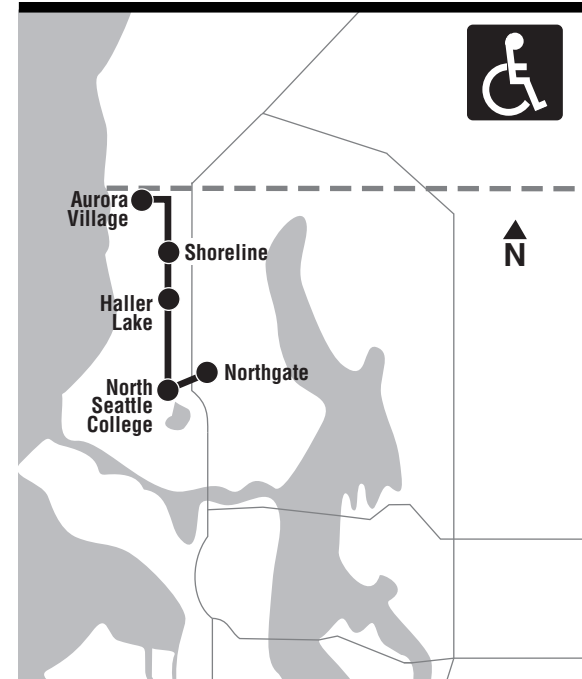

S2346346

AM – Lighter Type PM – Darker Type

To NORTHGATE →

To AURORA VILLAGE →

Downtown Seattle		Northgate Transit Ctr Bay 2	Northgate Transit Ctr Bay 3	North Seattle College	Aurora Village Transit Ctr Bay 4	
4th Ave S & S Jackson St (island stop)	NE 103rd St & Transit Roadway	NE Northgate Way & Roosevelt Wy NE	NE 103rd St & Transit Roadway	College Way N & N 97th St	Meridian Ave N & N 145th St	N 200th St & Ashworth Ave N
ROUTE 41			ROUTE 346			
6:07	6:33	6:23	6:36	6:41	6:52	7:02
7:07	7:33	7:23	7:39	7:44	7:55	8:05
8:07	8:33	8:23	8:39	8:44	8:55	9:05
9:07	9:33	9:22	9:37	9:42	9:53	10:03
10:08	10:34	10:22	10:39	10:44	10:55	11:05
11:06	11:33	11:22	11:39	11:44	11:55	12:05
12:05	12:33	12:22	12:39	12:44	12:55	1:05
1:03	1:33	1:21	1:39	1:44	1:55	2:05
2:06	2:33	2:21	2:39	2:44	2:55	3:05
3:06	3:33	3:21	3:39	3:44	3:55	4:05
4:06	4:33	4:22	4:37	4:42	4:53	5:04
5:05	5:33	5:22	5:37	5:42	5:53	6:04
6:05	6:33	6:22	6:37	6:42	6:53	7:04
7:05	7:33	7:22	7:39	7:44	7:54	8:04
8:06	8:33	8:23	8:39	8:44	8:54	9:04
9:06	9:33	9:24	9:39	9:44	9:54	10:04
10:06	10:33	10:24	10:39	10:44	10:54	11:04
11:07	11:33	11:26	11:37	11:42	11:51	12:01

N2041346

N2346346

AM – Lighter Type PM – Darker Type

Get real-time bus arrival information on your mobile device. Text your bus stop number to 62550.

346

Aurora Village, Shoreline, Haller Lake, North Seattle College, Northgate

September 19, 2020 thru March 19, 2021

Del 19 de septiembre de 2020 al 19 de marzo de 2021