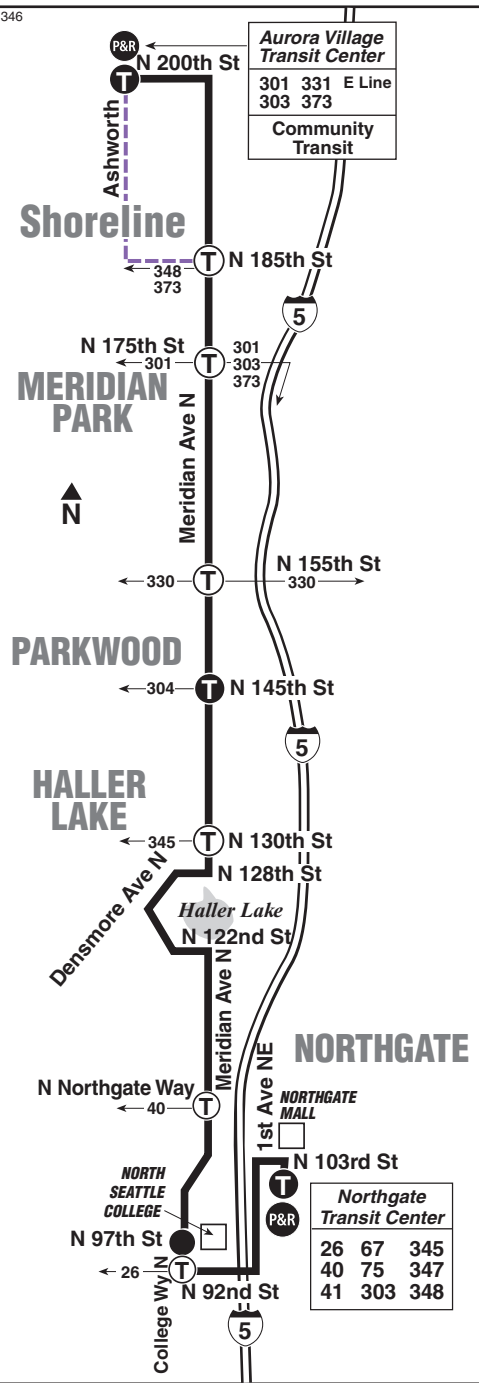

Snow/Emergency Service Servicio de emergencia/nieve

During most snow conditions, this route will operate via the snow routing shown in this timetable. In the rare event that Metro declares an emergency, it will not operate. Visit kingcounty.gov/metro/snow and sign up for Transit Alerts to stay informed during adverse conditions. Durante la mayoría de las nevadas, esta ruta operará por la ruta designada que se muestra en este programa. En el caso poco frecuente que Metro declare una emergencia, no operará. Visite kingcounty.gov/metro/snow y regístrese para obtener Alertas de Tránsito y mantenerse informado durante las condiciones adversas.

346 WEEKDAY/Entre semana

To NORTHGATE →		To DOWNTOWN →		
Aurora Village Transit Center Bay 4	Haller Lake	North Seattle College	Northgate Transit Center	Downtown Seattle
N 200th St & Ashworth Ave N	Meridian Ave N & N 145th St	College Way N & N 97th St	NE 103rd St & Transit Roadway Bay 4 Bay 5	Union St & 5th Ave
Stop #16104	Stop #16800	Stop #17010	#35293 #35295	Stop #4305
ROUTE 346		ROUTE 41		
5:19	5:30	5:39	5:45	5:47
5:46	5:57	6:08	6:15F	6:22
6:16	6:27	6:38	6:45F	6:52
6:46	6:57	7:08	7:15F	7:23
7:14	7:26	7:39	7:46F	7:52
7:44	7:56	8:09	8:16F	8:22
8:14	8:26	8:38	8:45F	8:52
8:44	8:56	9:07	9:14F	9:18
9:15	9:26	9:37	9:44F	9:48
9:45	9:56	10:07	10:14F	10:19
10:15	10:26	10:37	10:44F	11:03
10:45	10:56	11:07	11:14F	11:15
11:15	11:26	11:37	11:44F	11:51
11:45	11:56	12:07	12:14F	12:17
12:15	12:26	12:37	12:44F	12:47
12:45	12:56	1:07	1:14F	1:17
1:15	1:26	1:37	1:44F	1:47
1:45	1:56	2:07	2:14F	2:16
2:15	2:26	2:37	2:44F	2:46
2:45	2:56	3:07	3:14F	3:16
3:14	3:25	3:36	3:43F	3:46
—	3:53G	4:04G	4:11G	4:17
3:45	3:56	4:08	4:15F	4:17
4:15	4:26	4:37	4:44F	4:48
4:45	4:56	5:07	5:14F	5:18
5:15	5:26	5:37	5:44F	5:47
5:45	5:56	6:07	6:14F	6:18
6:17	6:28	6:39	6:46F	6:47
6:45	6:55	7:06	7:13F	7:18
7:16	7:26	7:36	7:43	7:48
7:46	7:56	8:06	8:13	8:19
8:16	8:26	8:36	8:43	8:49
8:46	8:56	9:06	9:13	9:20
9:16	9:26	9:36	9:43	10:05
10:04	10:14	10:24	10:29F	10:35
11:05	11:15	11:25	11:30	11:35

AM – Lighter Type PM – Darker Type

346 WEEKDAY/Entre semana