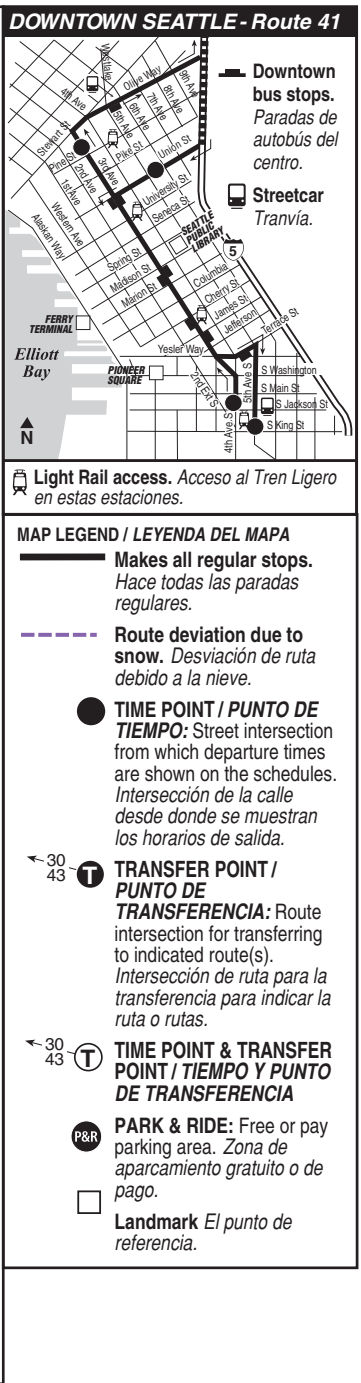

Snow/Emergency Service Servicio de emergencia/nieve

During most snow conditions, this route will operate via the snow routing shown in this timetable. In the rare event that Metro declares an emergency, it will not operate. Visit kingcounty.gov/metro/snow and sign up for Transit Alerts to stay informed during adverse conditions. Durante la mayoría de las nevadas, esta ruta operará por la ruta designada que se muestra en este programa. En el caso poco frecuente que Metro declare una emergencia, no operará. Visite kingcounty.gov/metro/snow y regístrese para obtener Alertas de Tránsito y mantenerse informado durante las condiciones adversas.

346 WEEKDAY/Entre semana

To NORTHGATE →		To DOWNTOWN →		
Aurora Village Transit Center Bay 4	Haller Lake	North Seattle College	Northgate Transit Center	Downtown Seattle
N 200th St & Ashworth Ave N	Meridian Ave N & N 145th St	College Way N & N 97th St	NE 103rd St & Transit Roadway Bay 4 Bay 5	Union St & 5th Ave
Stop #16104	Stop #16800	Stop #17010	#35293 #35295	Stop #4305
ROUTE 346		ROUTE 41		
5:19	5:30	5:39	5:45	5:47
5:46	5:57	6:08	6:15F	6:22
6:16	6:27	6:38	6:45F	6:52
6:46	6:57	7:08	7:15F	7:23
7:14	7:26	7:39	7:46F	7:52
7:44	7:56	8:09	8:16F	8:22
8:14	8:26	8:38	8:45F	8:52
8:44	8:56	9:07	9:14F	9:18
9:15	9:26	9:37	9:44F	9:48
9:45	9:56	10:07	10:14F	10:19
10:15	10:26	10:37	10:44F	11:03
10:45	10:56	11:07	11:14F	11:15
11:15	11:26	11:37	11:44F	11:51
11:45	11:56	12:07	12:14F	12:17
12:15	12:26	12:37	12:44F	12:47
12:45	12:56	1:07	1:14F	1:17
1:15	1:26	1:37	1:44F	1:47
1:45	1:56	2:07	2:14F	2:16
2:15	2:26	2:37	2:44F	2:46
2:45	2:56	3:07	3:14F	3:16
3:14	3:25	3:36	3:43F	3:46
—	3:53G	4:04G	4:11G	4:17
3:45	3:56	4:08	4:15F	4:17
4:15	4:26	4:37	4:44F	4:48
4:45	4:56	5:07	5:14F	5:18
5:15	5:26	5:37	5:44F	5:47
5:45	5:56	6:07	6:14F	6:18
6:17	6:28	6:39	6:46F	6:47
6:45	6:55	7:06	7:13F	7:18
7:16	7:26	7:36	7:43	7:48
7:46	7:56	8:06	8:13	8:19
8:16	8:26	8:36	8:43	8:49
8:46	8:56	9:06	9:13	9:20
9:16	9:26	9:36	9:43	10:05
10:04	10:14	10:24	10:29F	10:35
11:05	11:15	11:25	11:30	11:35

AM – Lighter Type PM – Darker Type

346 WEEKDAY/Entre semana