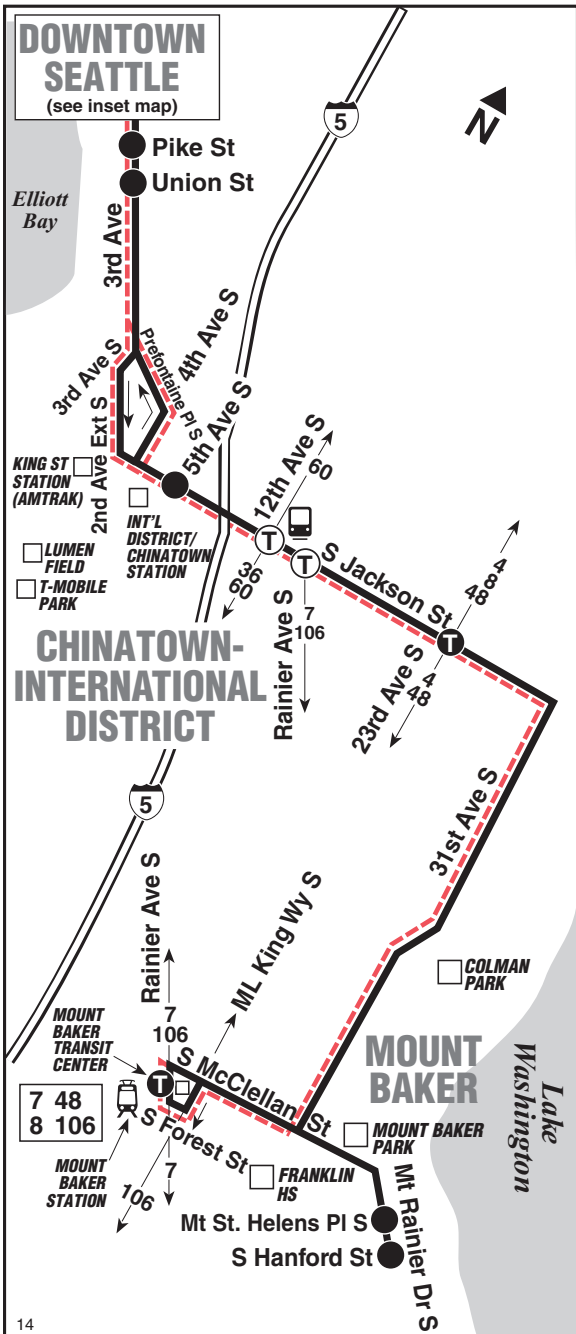

October 2, 2021 thru
March 18, 2022

Del 2 de octubre de 2021
al 18 de marzo de 2022

Mount Baker, Downtown Seattle

MAP LEGEND / LEYENDA DEL MAPA

- Makes all regular stops. *Hace todas las paradas regulares.*
- Snow route. *Ruta de nieve.*
- TIME POINT / PUNTO DE TIEMPO: Street intersection from which departure times are shown on the schedules. *Intersección de la calle desde donde se muestran los horarios de salida.*
- TRANSFER POINT / PUNTO DE TRANSFERENCIA: Route intersection for transferring to indicated route(s). *Intersección de ruta para la transferencia para indicar la ruta o rutas.*
- TIME POINT & TRANSFER POINT / TIEMPO Y PUNTO DE TRANSFERENCIA
- Landmark *El punto de referencia.*
- 1 Line (Link) *1 Line (Link)*
- Streetcar *Tranvía*
- Sounder train. *Sounder tren*
- Downtown bus stops. *Paradas de autobús del centro.*

Bold PM time
b Serves southbound 5th Ave S & S Weller St at this time.
c Trip ends northbound 3rd Ave & Virginia St several min. later.
‡ Estimated time.
AB Returns to Atlantic Base Garage.

Route 14 Monday thru Friday to Mount Baker

Bold PM time
b Serves eastbound S Jackson St & Maynard S at this time.
c Trip starts southbound 3rd Ave & Pine St 1-3 min. earlier.
w Bus leaves at this time. It arrives several minutes earlier.

Route 14 Saturday to Downtown Seattle

Bold PM time
b Serves eastbound S Jackson St & Maynard S at this time.
c Trip starts southbound 3rd Ave & Pine St 1-3 min. earlier.