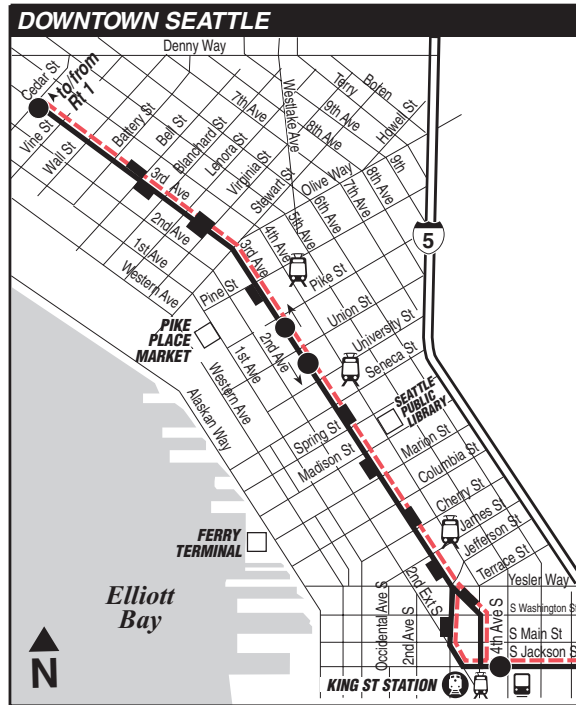

October 2, 2021 thru
March 18, 2022

Del 2 de octubre de 2021
al 18 de marzo de 2022

Mount Baker, Downtown Seattle

MAP LEGEND / LEYENDA DEL MAPA

- Makes all regular stops. *Hace todas las paradas regulares.*
- Snow route. *Ruta de nieve.*
- TIME POINT / PUNTO DE TIEMPO: Street intersection from which departure times are shown on the schedules. *Intersección de la calle desde donde se muestran los horarios de salida.*
- TRANSFER POINT / PUNTO DE TRANSFERENCIA: Route intersection for transferring to indicated route(s). *Intersección de ruta para la transferencia para indicar la ruta o rutas.*
- TIME POINT & TRANSFER POINT / TIEMPO Y PUNTO DE TRANSFERENCIA
- Landmark *El punto de referencia.*
- 1 Line (Link) *1 Line (Link)*
- Streetcar *Tranvía*
- Sounder train. *Sounder tren*
- Downtown bus stops. *Paradas de autobús del centro.*

Bold PM time
b Serves southbound 5th Ave S & S Weller St at this time.
c Trip ends northbound 3rd Ave & Virginia St several min. later.
‡ Estimated time.
AB Returns to Atlantic Base Garage.

Route 14 Monday thru Friday to Mount Baker

Bold PM time
b Serves southbound 5th Ave S & S Weller St at this time.
c Trip ends northbound 3rd Ave & Virginia St several min. later.
† Estimated time.
RB Returns to Ryerson Base Garage.

Route 14 Saturday to Mount Baker

Bold PM time
b Serves southbound 5th Ave S & S Weller St at this time.
c Trip ends northbound 3rd Ave & Virginia St several min. later.
‡ Estimated time.
RB Returns to Ryerson Base Garage.

Route 14 Sunday to Mount Baker