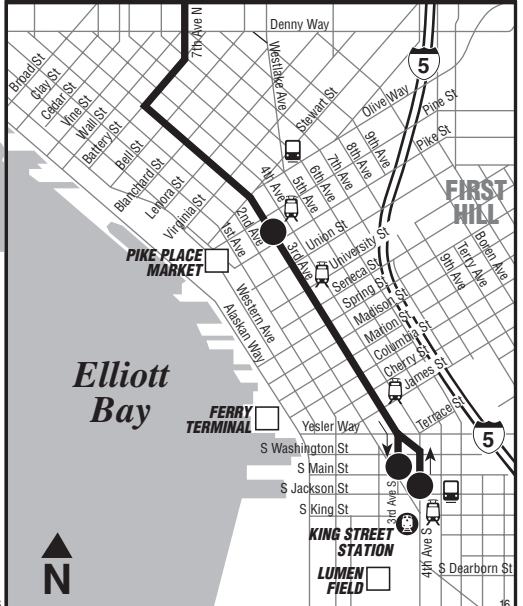

Express Service Information

Route 16 makes no stops between Greenwood Ave N & N 125th St and 7th Ave N & Thomas St EXCEPT at the following locations:

To Downtown Seattle

- Greenwood Ave N & N 117th St
- Greenwood Ave N & N 110th St
- Greenwood Ave N & Holman Road N
- Greenwood Ave N & N 97th St
- Greenwood Ave N & N 92nd St
- Greenwood Ave N & N 87th St
- Greenwood Ave N & N 85th St
- Greenwood Ave N & N 80th St
- Greenwood Ave N & N 74th St
- Phinney Ave N & N 65th St
- Phinney Ave N & N 55th St
- N 46th St & Phinney Ave N
- Aurora Ave N & Lynn St
- Aurora Ave N & Galer St

To Broadview

- 7th Ave N & Harrison St
- Aurora Ave N & Galer St
- Aurora Ave N & Lynn St
- Phinney Ave N & N 46th St
- Phinney Ave N & N 55th St
- Phinney Ave N & N 64th St
- Greenwood Ave N & N 72nd St
- Greenwood Ave N & N 80th St
- Greenwood Ave N & N 85th St
- Greenwood Ave N & N 87th St
- Greenwood Ave N & N 92nd St
- Greenwood Ave N & N 97th St
- Greenwood Ave N & N 103rd St
- Greenwood Ave N & N 110th St
- Greenwood Ave N & N 117th St

DOWNTOWN SEATTLE

Route 16 Monday thru Friday to Downtown Seattle

Servicio de lunes a viernes al centro de Seattle

Bitter Lake	Greenwood	Fremont	Downtown Seattle	
Linden Ave N & N 143rd St	Greenwood Ave N & N 85th St	N 46th St & Phinney Ave N	3rd Ave & Pike St	3rd Ave S & S Main St
Stop #27780	Stop #5790	Stop #29225	Stop #431	Stop #515
6:37x	6:52x	7:04x	7:19x‡	7:26x‡
6:52x	7:07x	7:19x	7:36x‡	7:43x‡
7:06x	7:22x	7:34x	7:52x‡	7:59x‡
7:21x	7:37x	7:49x	8:09x‡	8:17x‡
7:36x	7:52x	8:04x	8:24x‡	8:32x‡
7:49x	8:07x	8:20x	8:40x‡	8:48x‡
x Express Trip. ‡ Estimated time.				