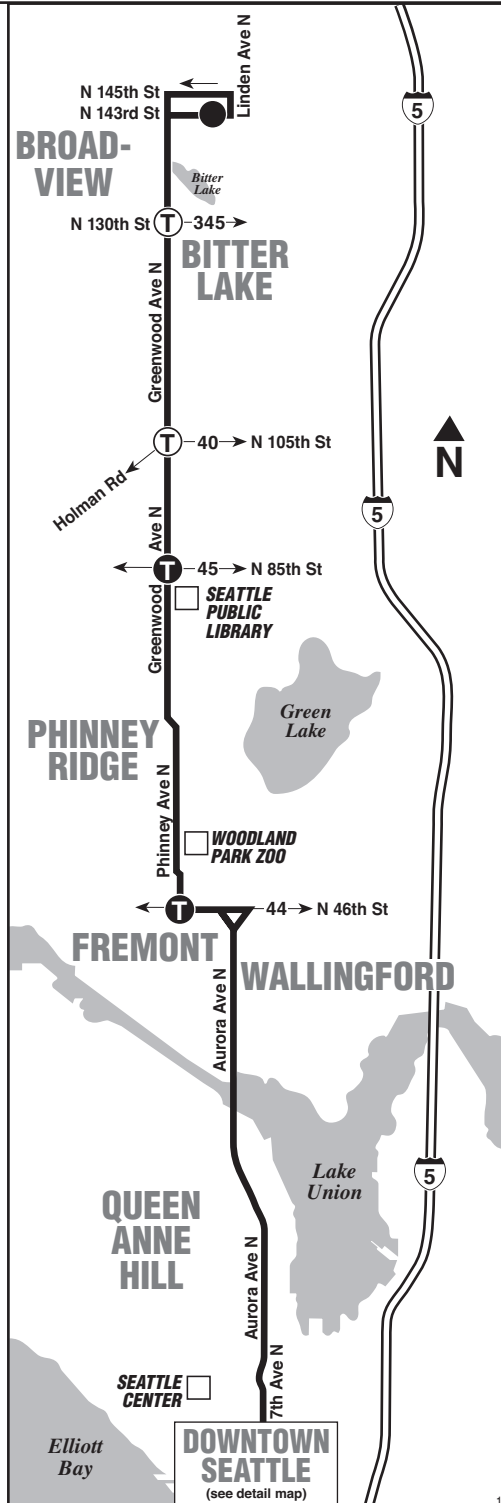

October 2, 2021 thru
March 18, 2022

Del 2 de octubre de 2021
al 18 de marzo de 2022

16

Bitter Lake, Broadview, Greenwood, Phinney Ridge, Downtown Seattle

This route does not operate on weekends or holidays.

Express Service Information

Route 16 makes no stops between Greenwood Ave N & N 125th St and 7th Ave N & Thomas St EXCEPT at the following locations:

To Downtown Seattle

- Greenwood Ave N & N 117th St
- Greenwood Ave N & N 110th St
- Greenwood Ave N & Holman Road N
- Greenwood Ave N & N 97th St
- Greenwood Ave N & N 92nd St
- Greenwood Ave N & N 87th St
- Greenwood Ave N & N 85th St
- Greenwood Ave N & N 80th St
- Greenwood Ave N & N 74th St
- Phinney Ave N & N 65th St
- Phinney Ave N & N 55th St
- N 46th St & Phinney Ave N
- Aurora Ave N & Lynn St
- Aurora Ave N & Galer St

To Broadview

- 7th Ave N & Harrison St
- Aurora Ave N & Galer St
- Aurora Ave N & Lynn St
- Phinney Ave N & N 46th St
- Phinney Ave N & N 55th St
- Phinney Ave N & N 64th St
- Greenwood Ave N & N 72nd St
- Greenwood Ave N & N 80th St
- Greenwood Ave N & N 85th St
- Greenwood Ave N & N 87th St
- Greenwood Ave N & N 92nd St
- Greenwood Ave N & N 97th St
- Greenwood Ave N & N 103rd St
- Greenwood Ave N & N 110th St
- Greenwood Ave N & N 117th St

Route 16 Monday thru Friday to Broadview, Bitter Lake

Servicio de lunes a viernes false

Downtown Seattle	Fremont	Greenwood	Bitter Lake	
4th Ave S Island & S Jackson St	3rd Ave & Pine St	Phinney Ave N & N 46th St	Greenwood Ave N & N 85th St	Linden Ave N & N 143rd St
Stop #619	Stop #590	Stop #6440	Stop #6640	Stop #27780
4:10bx	4:20x	4:37x‡	4:50x‡	5:08x‡
4:25bx	4:35x	4:52x‡	5:06x‡	5:24x‡
4:40bx	4:50x	5:09x‡	5:23x‡	5:41x‡
4:56cx	5:06x	5:26x‡	5:40x‡	5:58x‡
5:11cx	5:21x	5:41x‡	5:55x‡	6:13x‡
5:26cx	5:36x	5:56x‡	6:10x‡	6:26x‡
5:41cx	5:50x	6:09x‡	6:22x‡	6:37x‡
Bold PM time b Trip starts 4th Ave S & S Royal Brougham Way 1-3 minutes earlier. c Trip starts 4th Ave S & S Royal Brougham Way 4-6 minutes earlier. x Express Trip. ‡ Estimated time.				