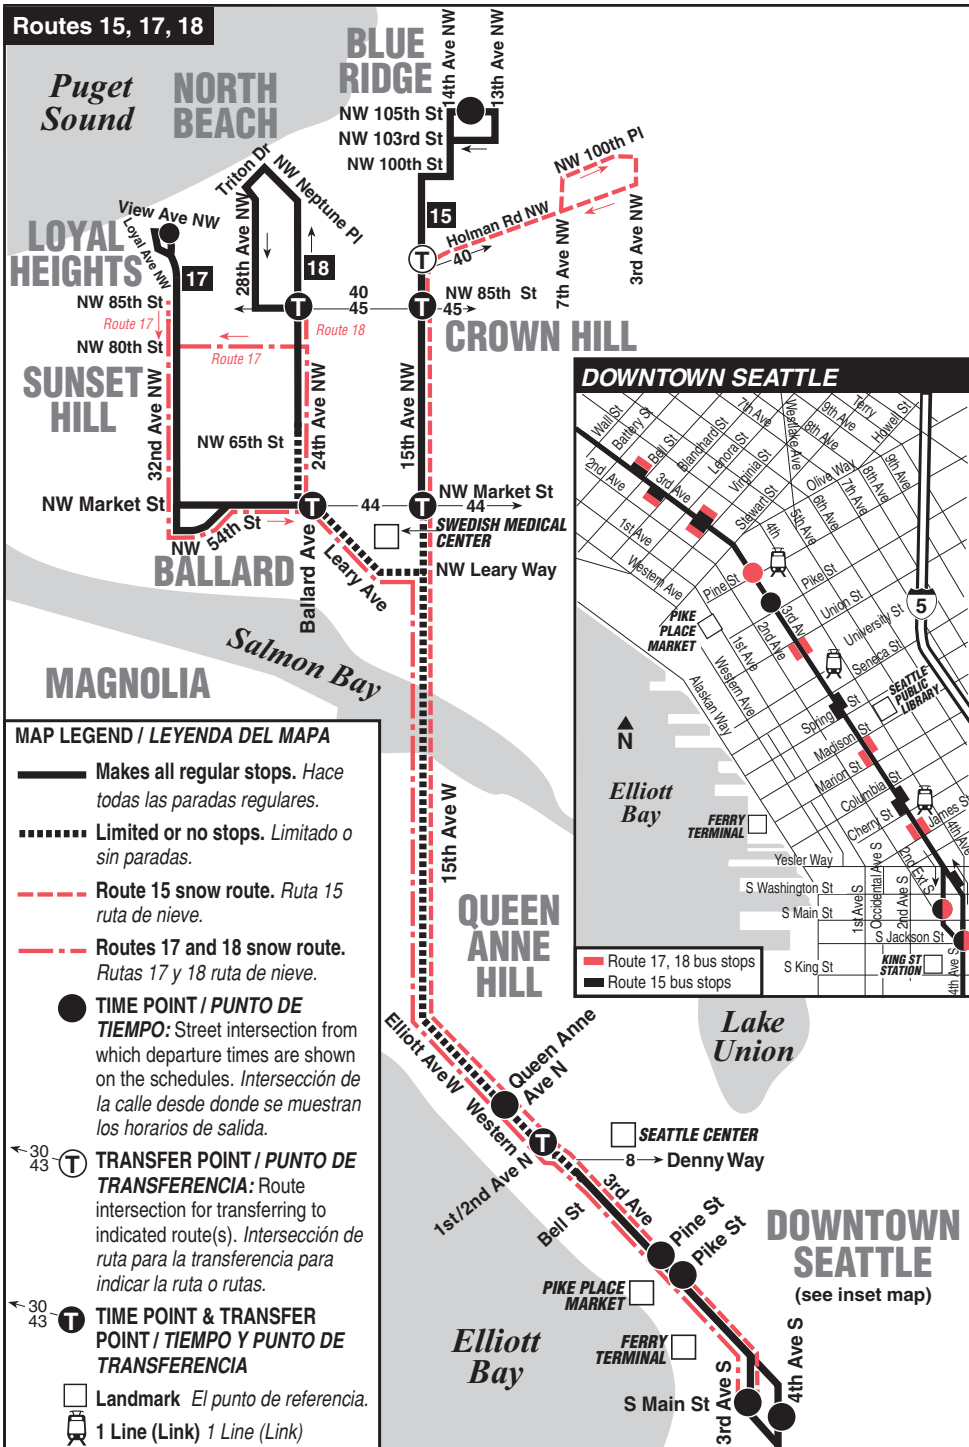

Moving forward together

October 2, 2021 thru
March 18, 2022

Del 2 de octubre de 2021
al 18 de marzo de 2022

15, 17, 18

Blue Ridge, Crown Hill, Sunset Hill, North Beach,
Loyal Heights, Ballard, Seattle Center,
Downtown Seattle

This route does not operate
on weekends or holidays.

Express Service Information

Rt 15 EXPRESS to downtown Seattle makes NO STOPS between 15th Ave NW & W 65th St and 3rd Ave & Bell St EXCEPT at 15th Ave NW & NW Market St, Elliott Ave W & W Prospect St and W Harrison St and Denny Way & 2nd Ave N.

Rt 15 EXPRESS to Blue Ridge makes NO STOPS between 3rd Ave & Bell St and 15th Ave NW & NW 65th St EXCEPT at 1st Ave & Denny Way, Elliott Ave W & 4th Ave W and W Prospect St and 15th Ave NW & NW Market St.

Route 17 EXPRESS to downtown Seattle makes no stops between Ballard Ave NW & NW Market St and 3rd Ave & Bell St EXCEPT at 15th Ave NW & Leary Ave NW, Elliott Ave W & W Prospect St and W Harrison St and Denny Way & 2nd Ave N.

Rt 17 EXPRESS to Sunset Hill makes no stops between 3rd Ave & Bell St and Ballard Ave NW & NW Market St EXCEPT at 1st Ave & Denny Way, Elliott Ave W & 4th Ave W and W Prospect St and 15th Ave NW & NW Leary Way.

Route 18 EXPRESS to downtown Seattle bus makes no stops between 24th Ave NW & NW 65th St and 3rd Ave & Bell St EXCEPT at Ballard Ave NW & NW Market St, 15th Ave NW & Leary Ave NW, Elliott Ave W & W Prospect St and W Harrison St and Denny Way & 2nd Ave N.

Rt 18 EXPRESS to North Beach makes no stops between 3rd Ave & Bell St and 24th Ave NW & NW 65th St EXCEPT at 1st Ave & Denny Way, Elliott Ave W & 4th Ave W and W Prospect St, 15th Ave NW & NW Leary Way and Ballard Ave NW & NW Market St.