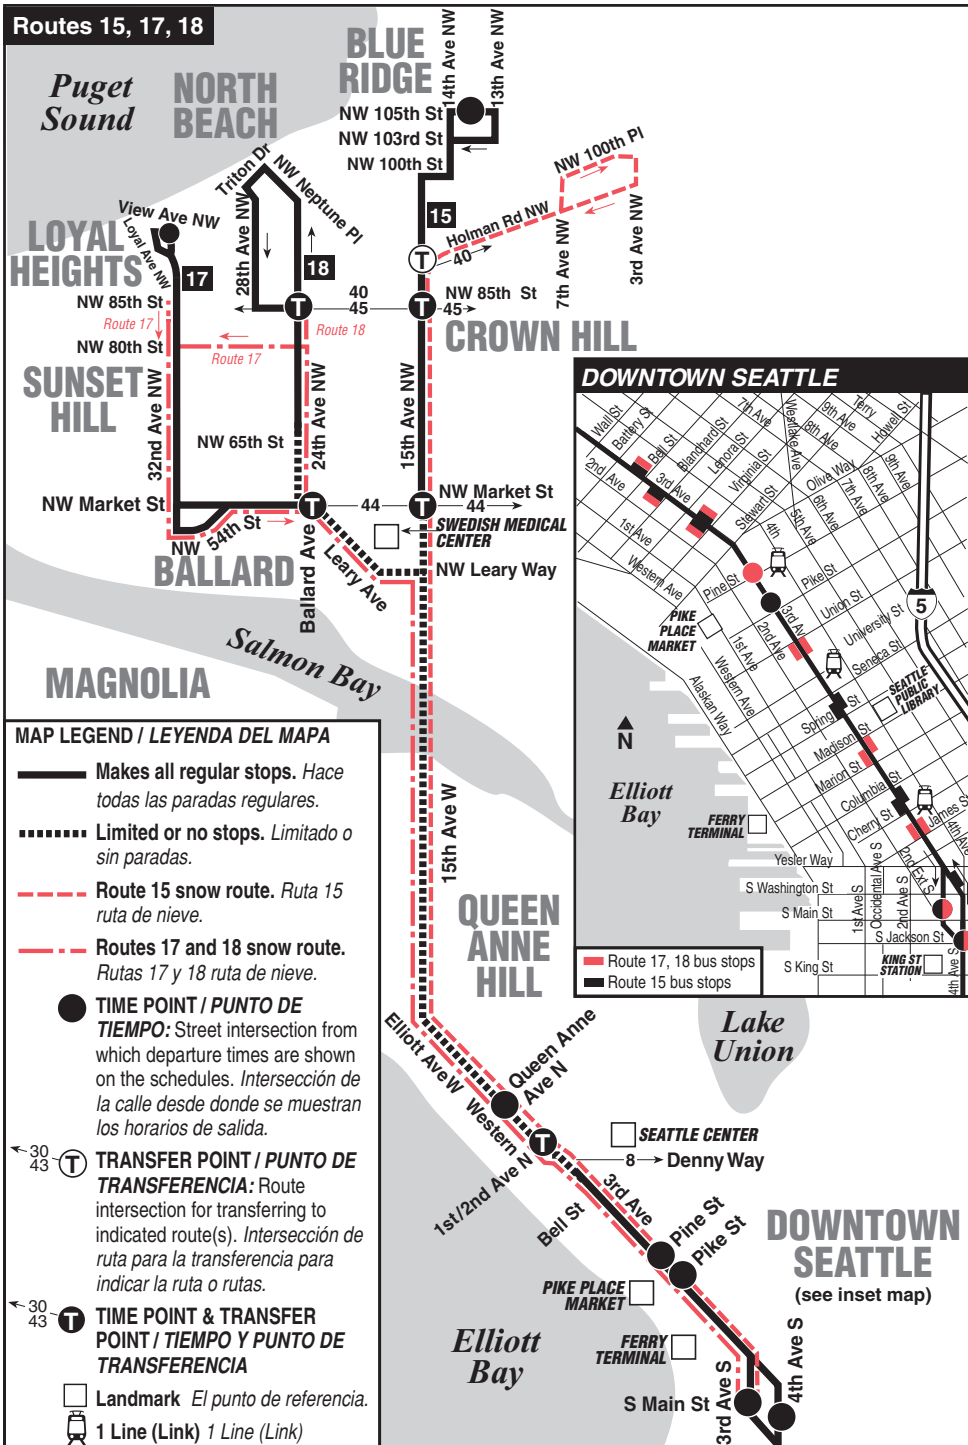

Express Service Information

Rt 15 EXPRESS to downtown Seattle makes NO STOPS between 15th Ave NW & W 65th St and 3rd Ave & Bell St EXCEPT at 15th Ave NW & NW Market St, Elliott Ave W & W Prospect St and W Harrison St and Denny Way & 2nd Ave N.

Route 17 EXPRESS to downtown Seattle makes no stops between Ballard Ave NW & NW Market St and 3rd Ave & Bell St EXCEPT at 15th Ave NW & Leary Ave NW, Elliott Ave W & W Prospect St and W Harrison St and Denny Way & 2nd Ave N.

Route 18 EXPRESS to downtown Seattle bus makes no stops between 24th Ave NW & NW 65th St and 3rd Ave & Bell St EXCEPT at Ballard Ave NW & NW Market St, 15th Ave NW & Leary Ave NW, Elliott Ave W & W Prospect St and W Harrison St and Denny Way & 2nd Ave N.

Rt 18 EXPRESS to North Beach makes no stops between 3rd Ave & Bell St and 24th Ave NW & NW 65th St EXCEPT at 1st Ave & Denny Way, Elliott Ave W & 4th Ave W and W Prospect St, 15th Ave NW & NW Leary Way and Ballard Ave NW & NW Market St.