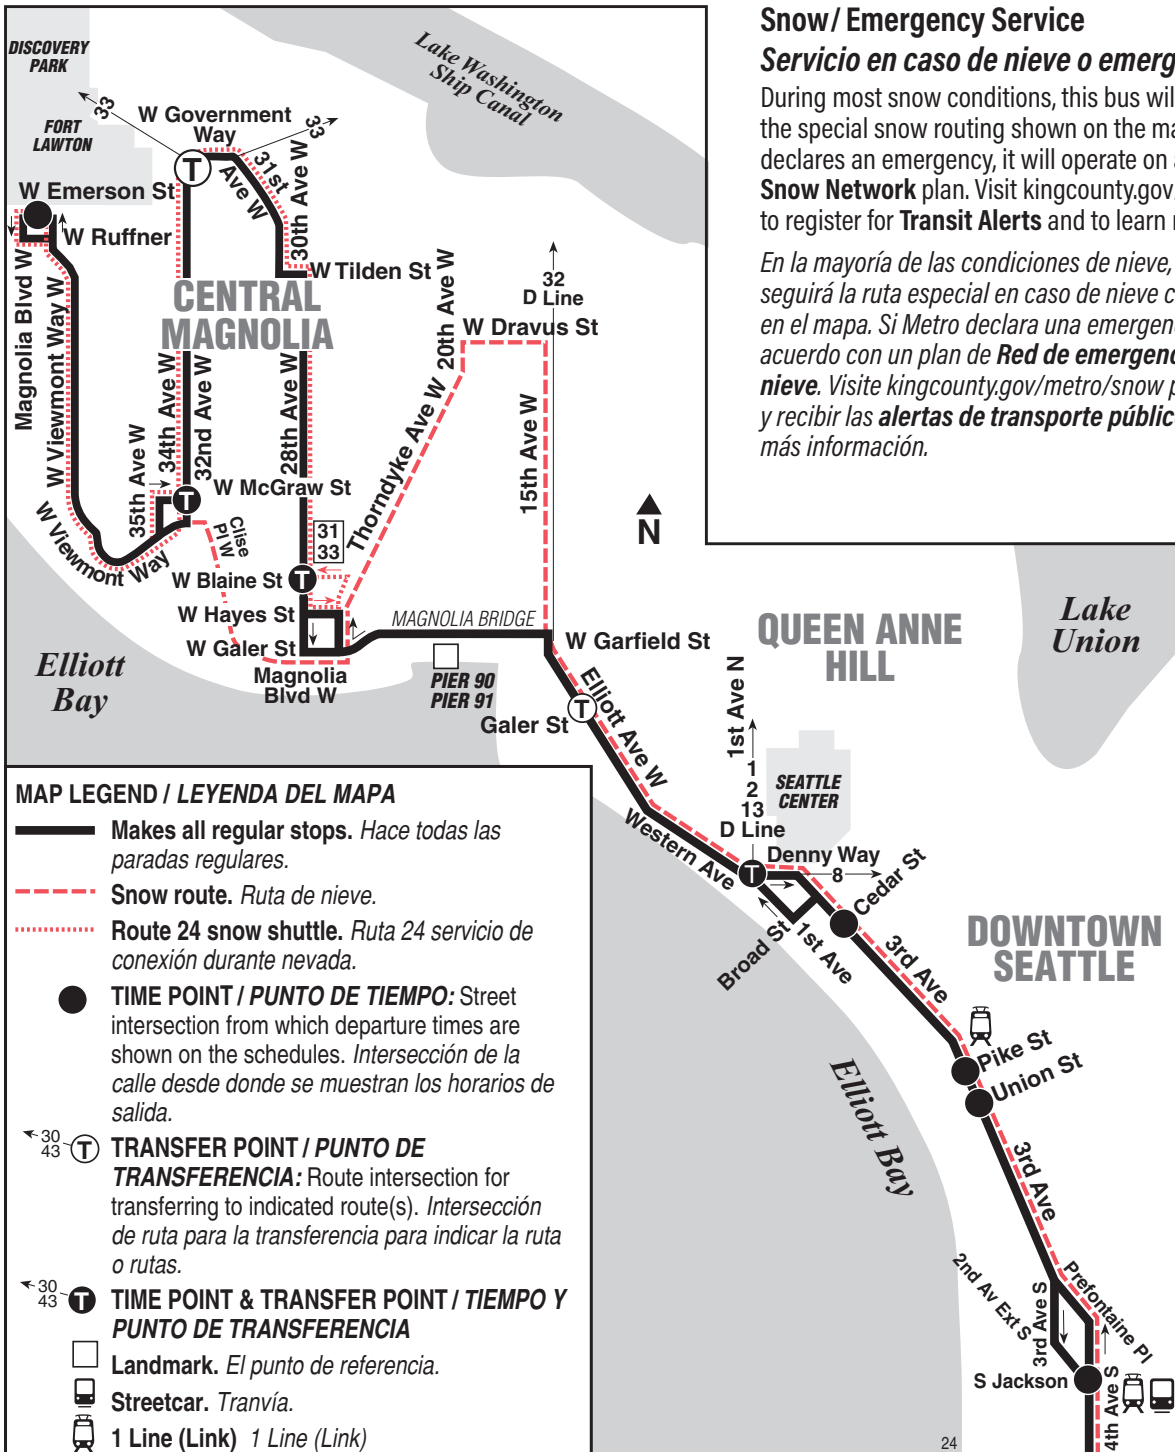

October 2, 2021 thru
March 18, 2022

Del 2 de octubre de 2021
al 18 de marzo de 2022

24

Magnolia, Seattle Center, Downtown Seattle

Snow / Emergency Service

Servicio en caso de nieve o emergencia

During most snow conditions, this bus will follow the special snow routing shown on the map. If Metro declares an emergency, it will operate on an **Emergency Snow Network** plan. Visit kingcounty.gov/metro/snow to register for **Transit Alerts** and to learn more.

Route 24 Monday thru Friday to Downtown Seattle

Servicio de lunes a viernes al centro de Seattle

North Magnolia	South Magnolia		Downtown Seattle		To Route
W Emerson St & Magnolia Blvd W	35th Ave W & W McGraw St	28th Ave W & W Blaine St	3rd Ave & Cedar St	3rd Ave & Pike St	
Stop #20530	Stop #20650	Stop #20700	Stop #2220	Stop #433	
5:16	5:21	5:35	5:45	5:50	124
5:46	5:51	6:05	6:15	6:20	124
6:01	6:06	6:20	6:30	6:35	124
6:27	6:32	6:48	7:00	7:06	124
6:41	6:47	7:03	7:15	7:21	124
7:06	7:12	7:28	7:40 [‡]	7:46 ^{b‡}	
7:24	7:30	7:46	7:58 [‡]	8:04 ^{b‡}	RB
7:39	7:45	8:01	8:13 [‡]	8:19 ^{b‡}	RB
7:54	8:00	8:16	8:28 [‡]	8:34 ^{b‡}	RB
8:09	8:15	8:31	8:43	8:49	124
8:40	8:46	9:02	9:14	9:20	124
9:13	9:18	9:33	9:44	9:50	124
9:43	9:48	10:03	10:14	10:20	124
10:14	10:19	10:32	10:43	10:49	124
10:44	10:49	11:02	11:13	11:20	124
11:14	11:19	11:32	11:43	11:50	124
11:44	11:49	12:02	12:13	12:20	124
12:14	12:19	12:32	12:43	12:50	124
12:44	12:49	1:02	1:13	1:20	124
1:14	1:19	1:32	1:43	1:50	124
1:44	1:49	2:02	2:13	2:20	124
2:12	2:17	2:30	2:43	2:50	124
2:43	2:48	3:01	3:14	3:21	124
3:12	3:17	3:30	3:43	3:50	124
3:39	3:44	3:58	4:13	4:20	124
4:11	4:17	4:31	4:46	4:53	124
4:41	4:47	5:01	5:16	5:23	124
5:10	5:16	5:30	5:45	5:52	124
5:42	5:48	6:02	6:15	6:22	124
6:06	6:11	6:25	6:38	6:45	124
6:40	6:45	6:58	7:08	7:14	124
7:41	7:46	7:59	8:08	8:14	124
8:43	8:48	9:00	9:09	9:15	124
—	9:49c	10:00	10:09	10:14	124
—	10:50c	11:00	11:09	11:14	124
—	11:50c	12:00	12:09	12:14	124