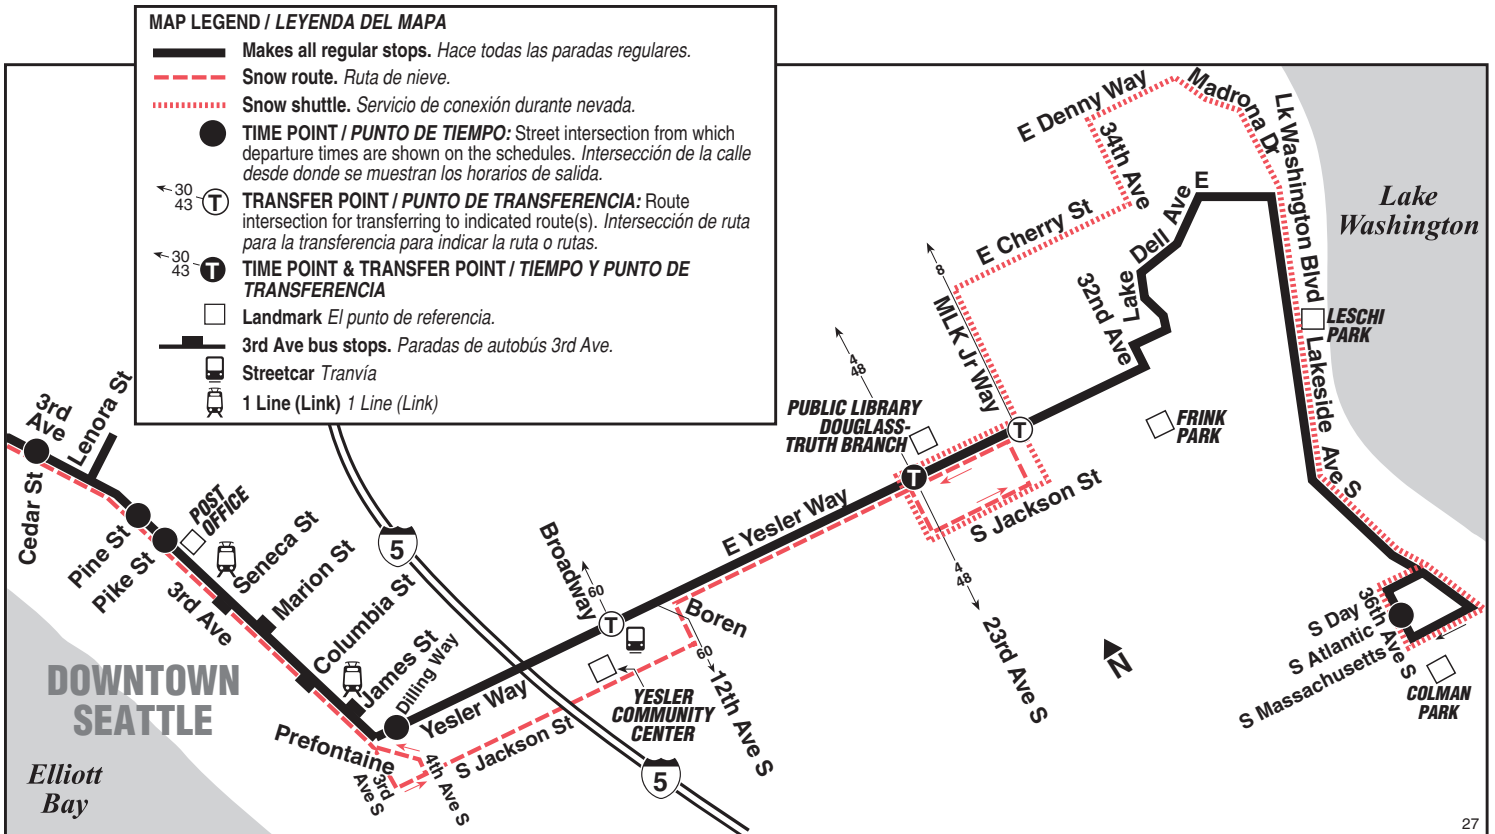

Colman Park, Leschi Park, Downtown Seattle

October 2, 2021 thru
March 18, 2022

Del 2 de octubre de 2021
al 18 de marzo de 2022

Snow / Emergency Service

Servicio en caso de nieve o emergencia

During most snow conditions, this bus will follow the special snow routing shown on the map. If Metro declares an emergency, the bus will not operate. Visit kingcounty.gov/metro/snow to register for **Transit Alerts** and to learn more.

En la mayoría de las condiciones de nieve, este autobús seguirá la ruta especial en caso de nieve como se indica en el mapa. Si Metro declara una emergencia, el autobús no circulará. Visite kingcounty.gov/metro/snow para registrarse y recibir las **alertas de transporte público** y obtener más información.

Holiday Information

Información sobre días festivos

This route will operate its Sunday schedule on the following holidays. Esta ruta operará según su horario de domingo en los siguientes días festivos.

Thanksgiving	Nov. 25
Día de acción de gracias	el 25 de noviembre
Christmas (observed)	Dec. 24
Nochebuena (observado)	el 24 de diciembre
New Year (observed)	Dec. 31
Año nuevo (observado)	el 31 de diciembre