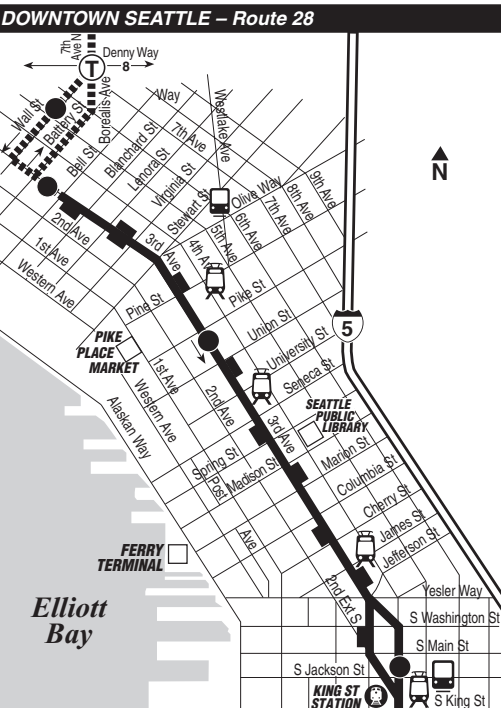

Express Service Information

Route 28 makes no stops between 8th Ave NW & NW Market St and 3rd Ave & Bell St EXCEPT at the following locations:

To Downtown Seattle

- 8th Ave NW & NW 51st St
- 8th Ave NW & NW 46th St
- Leary Way NW & NW 43rd St
- N 39th St & Greenwood Ave N
- N 39th St & Dayton Ave N
- Aurora Ave N On-ramp & N 38th St
- Aurora Ave N & Galer St
- Aurora Ave N & Prospect St
- 7th Ave N & Thomas St

To Carkeek Park/Broadview

- 7th Ave N & Denny Way
- Aurora Ave N & Prospect St
- Aurora Ave N & Galer St
- Aurora Off-ramp & N 38th St
- N 39th St & Evanston Ave N
- N 39th St & Phinney Ave N
- Leary Way NW & NW 43rd St
- 8th Ave NW & NW 45th St
- 8th Ave NW & NW 50th St