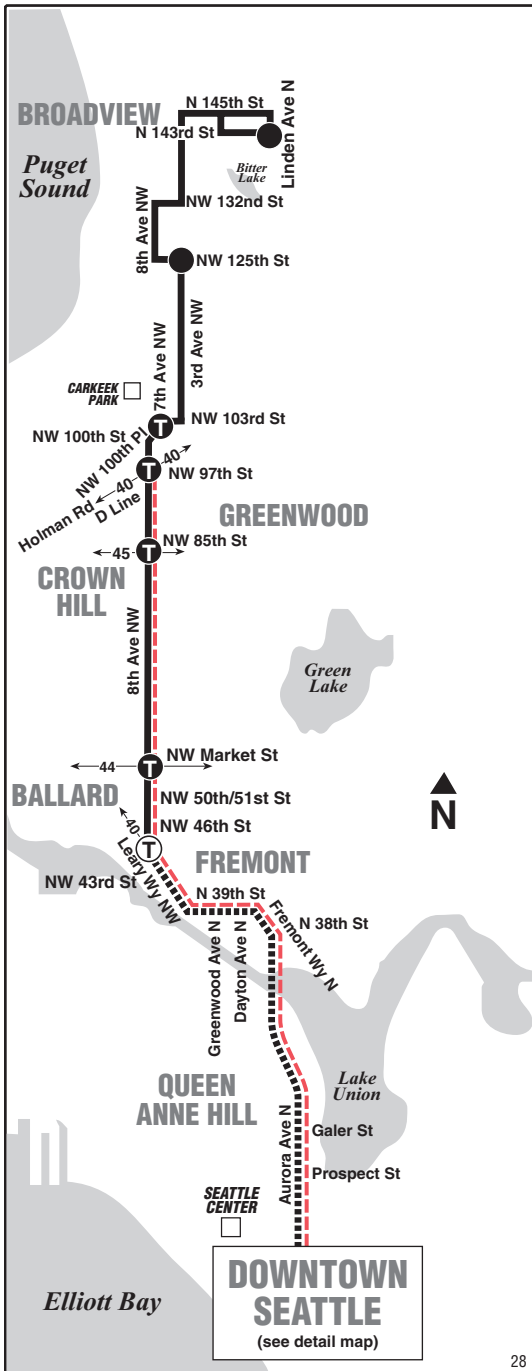

Broadview, Carkeek Park, Ballard, Fremont, Downtown Seattle

October 2, 2021 thru
March 18, 2022

Del 2 de octubre de 2021
al 18 de marzo de 2022

MAP LEGEND / LEYENDA DEL MAPA

- Makes all regular stops. *Hace todas las paradas regulares.*
- Snow route. *Ruta de nieve.*
- Limited or no stops. *Limitado o sin paradas.*
- TIME POINT / PUNTO DE TIEMPO: Street intersection from which departure times are shown on the schedules. *Intersección de la calle desde donde se muestran los horarios de salida.*
- TRANSFER POINT / PUNTO DE TRANSFERENCIA: Route intersection for transferring to indicated route(s). *Intersección de ruta para la transferencia para indicar la ruta o rutas.*
- TIME POINT & TRANSFER POINT / TIEMPO Y PUNTO DE TRANSFERENCIA
- Landmark. *El punto de referencia.*
- Downtown bus stops. *Paradas de autobús del centro.*
- Streetcar. *Tranvía.*
- 1 Line (Link) 1 Line (Link)
- Sounder train *Sounder tren*

Express Service Information

Route 28 makes no stops between 8th Ave NW & NW Market St and 3rd Ave & Bell St EXCEPT at the following locations:

To Downtown Seattle

- 8th Ave NW & NW 51st St
- 8th Ave NW & NW 46th St
- Leary Way NW & NW 43rd St
- N 39th St & Greenwood Ave N
- N 39th St & Dayton Ave N
- Aurora Ave N On-ramp & N 38th St
- Aurora Ave N & Galer St
- Aurora Ave N & Prospect St
- 7th Ave N & Thomas St

To Carkeek Park/Broadview

- 7th Ave N & Denny Way
- Aurora Ave N & Prospect St
- Aurora Ave N & Galer St
- Aurora Off-ramp & N 38th St
- N 39th St & Evanston Ave N
- N 39th St & Phinney Ave N
- Leary Way NW & NW 43rd St
- 8th Ave NW & NW 45th St
- 8th Ave NW & NW 50th St