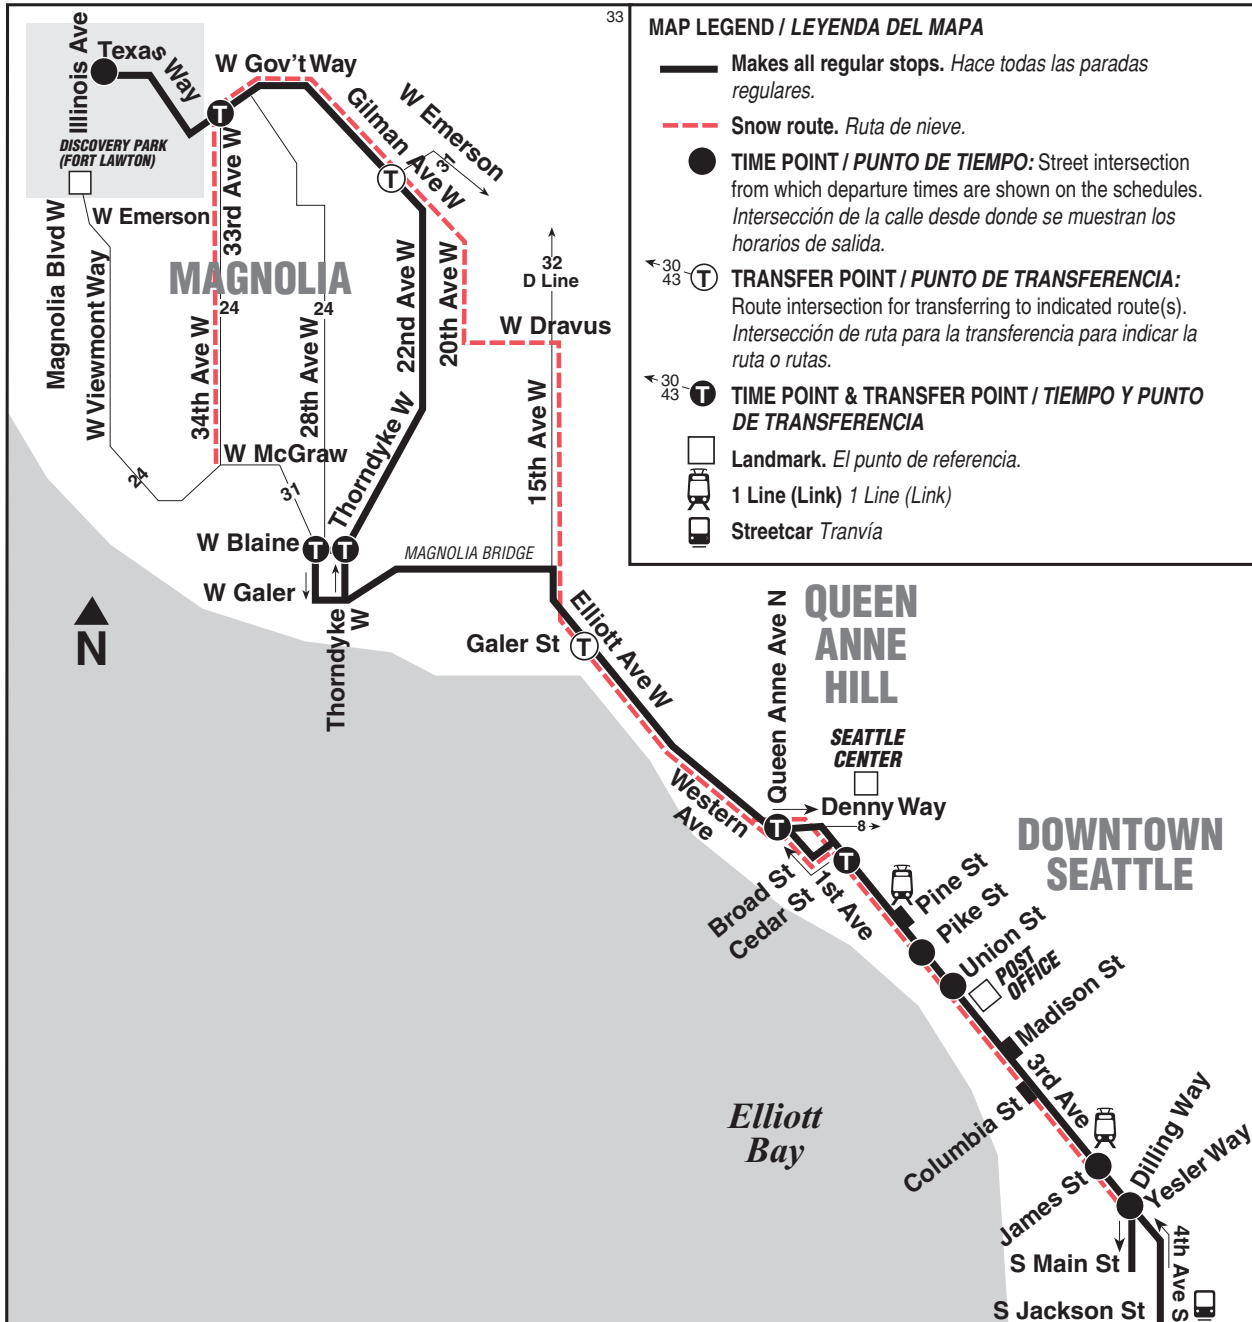

October 2, 2021 thru
March 18, 2022

Del 2 de octubre de 2021
al 18 de marzo de 2022

Discovery Park, East Magnolia, Seattle Center, Downtown Seattle

Route 33 Monday thru Friday to Downtown Seattle

Servicio de lunes a viernes al centro de Seattle

North Magnolia		South Magnolia	Downtown Seattle			To Route
Illinois Ave & Texas Way	34th Ave W & W Government Way	28th Ave W & W Blaine St	3rd Ave & Cedar St	3rd Ave & Pike St	Yesler Way & Dilling	
Stop #31140	Stop #24360	Stop #20700	Stop #2220	Stop #433	Stop #1340	
5:08	5:12	5:21	5:30	5:35	5:40	27
5:38	5:42	5:51	6:00	6:05	6:11b	124
6:21	6:25	6:35	6:45	6:50	6:56b	124
7:00	7:04	7:16	7:27	7:33	7:38	27
7:34	7:38	7:50	8:03	8:09	8:16b	124
7:49	7:53	8:05	8:18	8:24	8:31b	124
8:05	8:09	8:21	8:34	8:40	8:47b	124
8:30	8:34	8:46	8:59	9:05	9:12b	124
9:04	9:08	9:18	9:29	9:35	9:42b	124
9:36	9:40	9:49	9:59	10:05	10:12b	124
10:05	10:09	10:18	10:28	10:34	10:41b	124
10:35	10:39	10:48	10:58	11:04	11:11b	124
11:05	11:09	11:18	11:28	11:35	11:42b	124
11:35	11:39	11:48	11:58	12:05	12:12b	124
12:05	12:09	12:18	12:28	12:35	12:42b	124
12:36	12:40	12:49	12:59	1:06	1:13b	124
1:06	1:10	1:19	1:29	1:36	1:43b	124
1:35	1:39	1:48	1:59	2:06	2:13b	124
2:05	2:09	2:18	2:30	2:37	2:44b	124
2:35	2:39	2:48	3:00	3:06	3:12	27
3:05	3:09	3:18	3:31	3:38	3:45b	124
3:35	3:39	3:48	4:01	4:08	4:15b	124
4:06	4:10	4:19	4:33	4:40	4:48b	124
4:37	4:41	4:50	5:04	5:11	5:19b	124
5:03	5:07	5:16	5:30	5:37	5:45b	124
5:35	5:38	5:47	6:00	6:07	6:14b	124
5:59	6:02	6:11	6:23	6:30	6:36b	124
6:33	6:36	6:45	6:57	7:03	7:09b	124
7:05	7:08	7:17	7:27	7:32	7:37	27
—	7:34	7:43	7:53	7:58	8:03	27
—	8:04	8:13	8:23	8:28	8:33	27
—	8:34	8:43	8:53	8:58	9:03	27