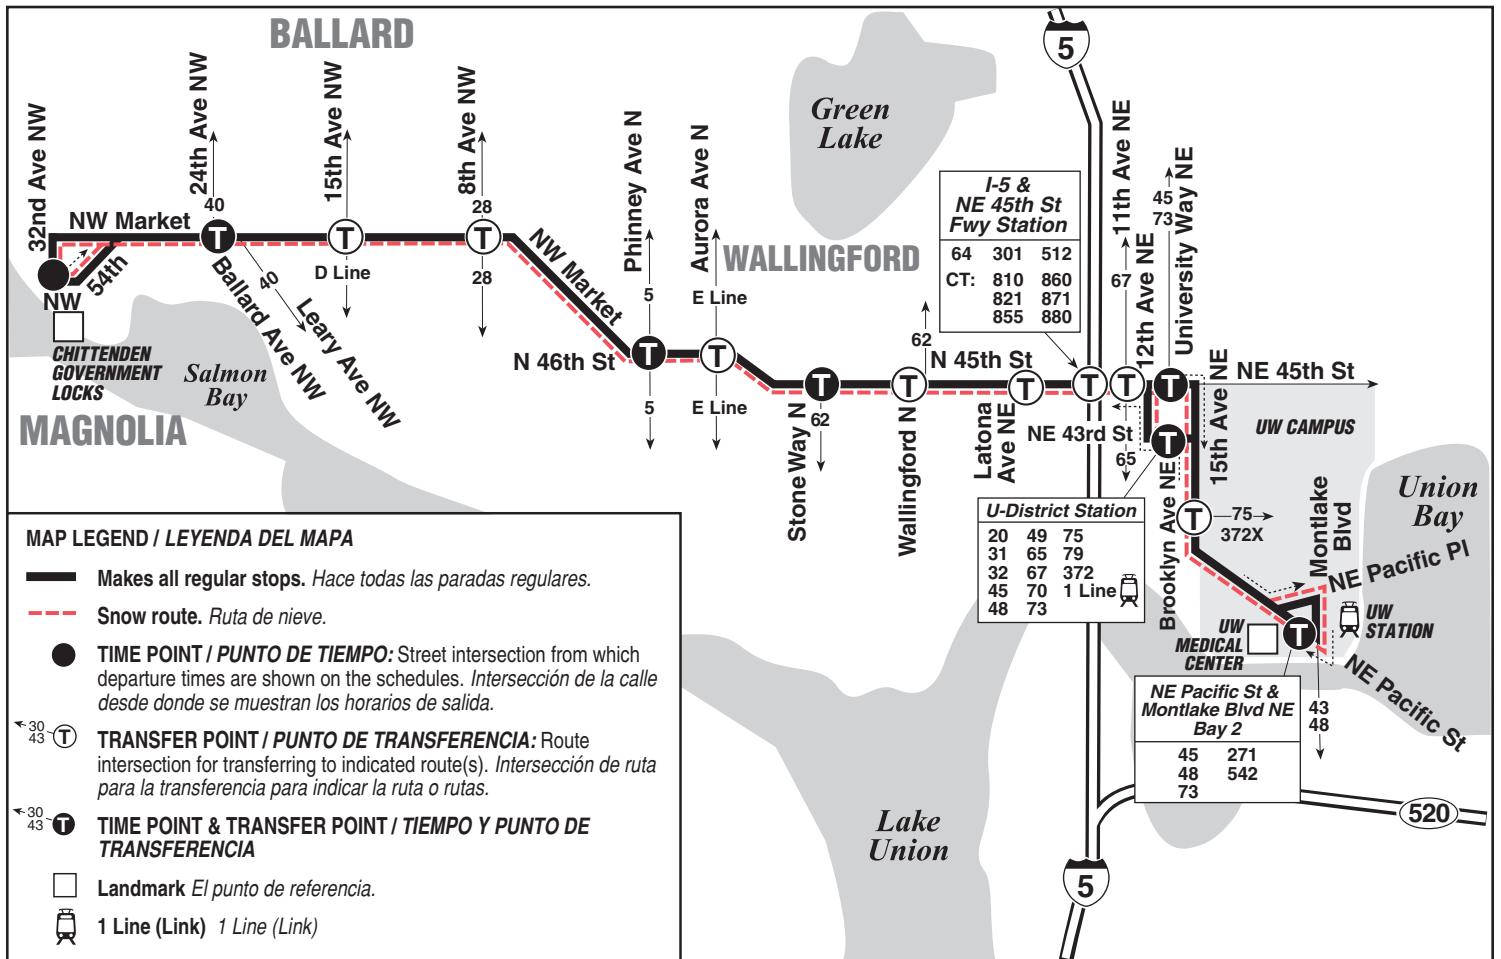

Ballard, Wallingford, University District, UW Station

October 2, 2021 thru
March 18, 2022

Del 2 de octubre de 2021
al 18 de marzo de 2022

Snow/ Emergency Service

Servicio en caso de nieve o emergencia

During most snow conditions, this bus will follow the special snow routing shown on the map. If Metro declares an emergency, it will operate on an **Emergency Snow Network** plan. Visit kingcounty.gov/metro/snow to register for **Transit Alerts** and to learn more.

Ballard		Fremont	Wallingford	University District		To Route
32nd Ave NW & NW 54th St	NW Market St & Ballard Ave NW	N 46th St & Phinney Ave N	N 45th St & Stone Way N	U-District Link Station Bay 3	NE Pacific Pl & NE Pacific St	
Stop #18085	Stop #18120	Stop #29225	Stop #29231	Stop #10911	Stop #29243	
6:05	6:08	6:17	6:22	6:32b†	—	43
6:15	6:18	6:27	6:32	6:42	6:51	
6:23	6:26	6:35	6:40	6:50b	—	43
6:33	6:36	6:45	6:50	7:00b†	—	43
6:43	6:46	6:55	7:00	7:08†	7:16†	
6:53	6:56	7:05	7:09	7:17†	7:25†	
7:02	7:05	7:14	7:18	7:26b	—	43
7:10	7:13	7:22	7:26	7:34†	7:42†	
7:17	7:20	7:29	7:33	7:41b	—	43
7:25	7:28	7:37	7:41	7:49†	7:57†	
7:37	7:40	7:49	7:53	8:01†	8:09†	
7:49	7:52	8:01	8:05	8:13b	—	43
8:02	8:05	8:13	8:17	8:25†	8:33†	
8:14	8:17	8:25	8:29	8:37†	8:45†	
8:26	8:29	8:37	8:41	8:49b†	—	43
8:36	8:39	8:47	8:51	8:59b	—	43
8:46	8:49	8:57	9:01	9:09†	9:17†	
9:00	9:03	9:11	9:15	9:23†	9:31†	
9:20	9:23	9:31	9:35	9:43†	9:51†	
9:40	9:43	9:51	9:55	10:03†	10:11†	
10:00	10:02	10:09	10:13	10:20†	10:28†	
10:20	10:22	10:29	10:33	10:40†	10:48†	
10:40	10:42	10:49	10:53	11:00	11:08	
11:00	11:02	11:08	11:12	11:18†	11:26†	
11:02	11:04	11:10	11:14	11:20b	—	43
11:20	11:22	11:28	11:32	11:38	11:46	
11:40	11:42	11:48	11:51	11:57†	12:05†	
12:00	12:02	12:07	12:10	12:16b	—	43
12:20	12:22	12:27	12:30	12:36†	12:44†	
12:40	12:42	12:47	12:50	12:56b	—	43
12:58	1:00	1:05	1:08	1:14b	—	43
1:21	1:23	1:28	1:31	1:37	1:45	
2:22	2:24	2:29	2:32	2:38	2:46	
3:23	3:25	3:30	3:33	3:39	3:47	
4:24	4:26	4:31	4:34	4:40b	—	43