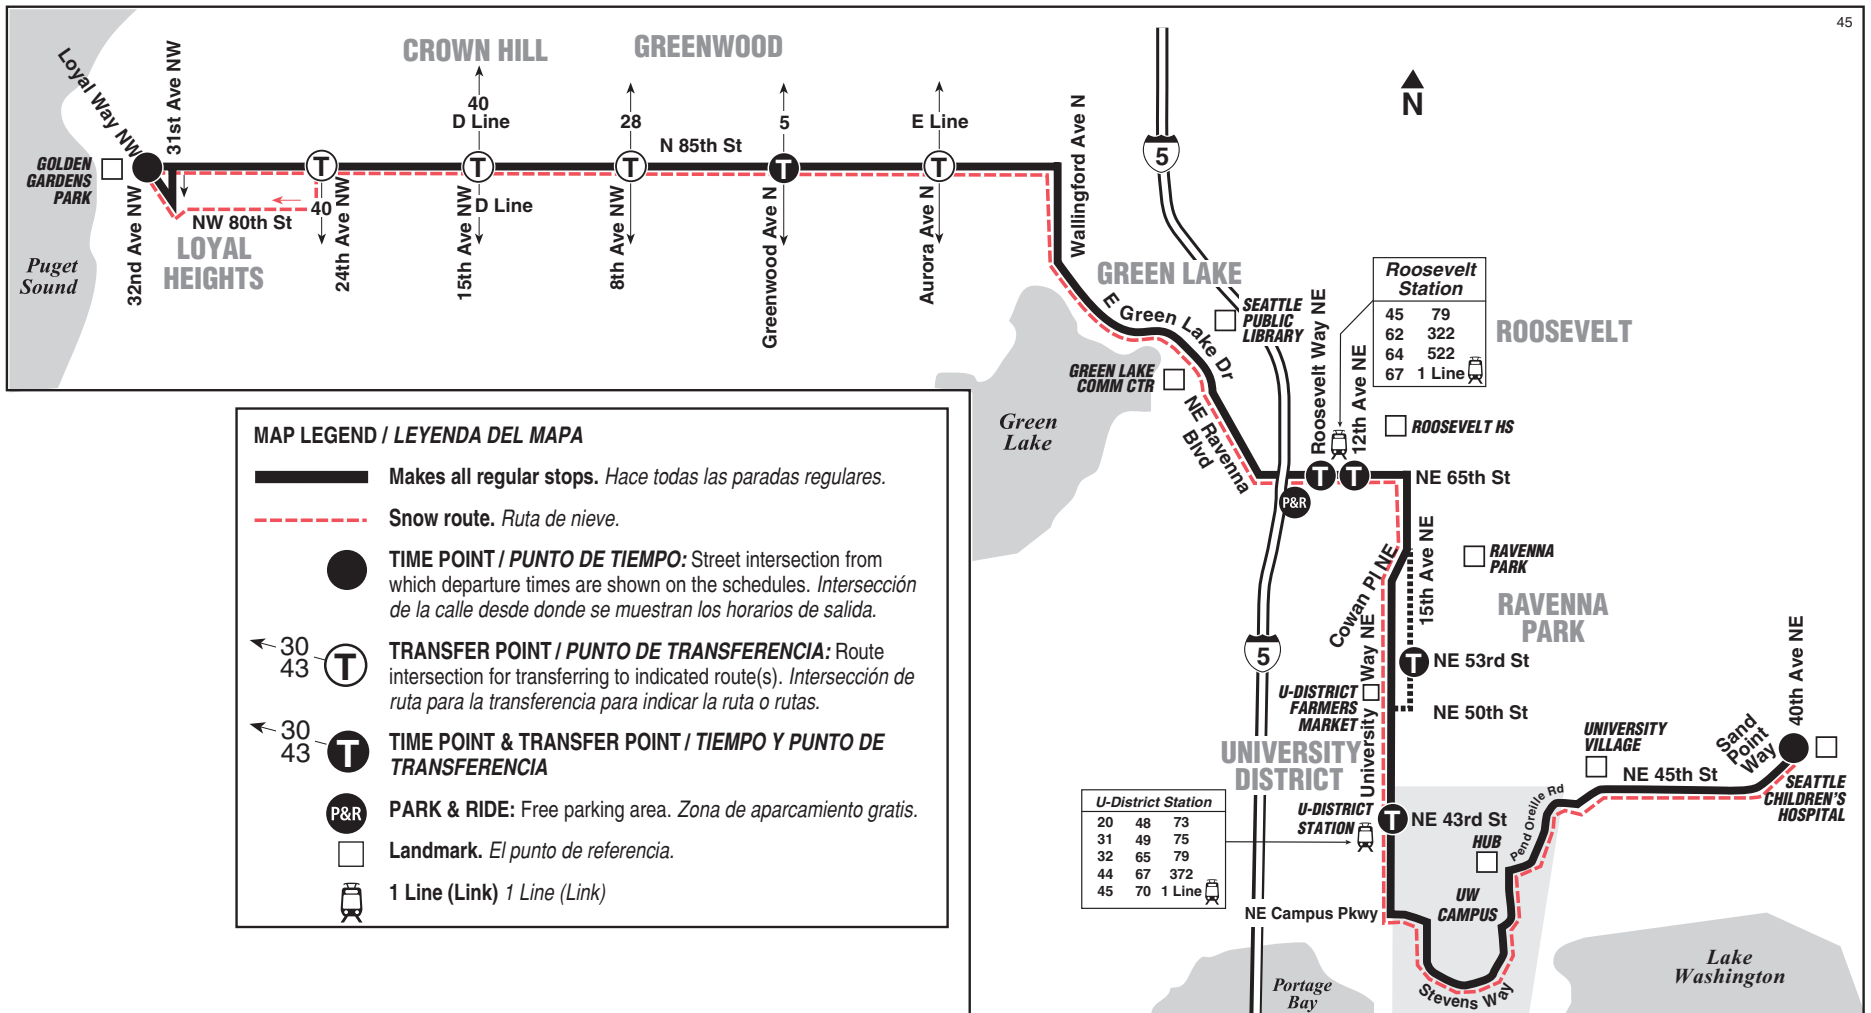

October 2, 2021 thru
March 18, 2022

Del 2 de octubre de 2021
al 18 de marzo de 2022

45

Loyal Heights, Greenwood, Green Lake, Roosevelt, University District, Seattle Children's Hospital

Route 45 Monday thru Friday to University District, Children's Hospital

Loyal Heights	Greenwood			Laurelhurst	
Loyal Way NW & NW 85th St	N 85th St & Greenwood Ave N	Roosevelt Link Station Bay 1	U-District Link Station Bay 4	Sand Point Way & 40th Ave NE	To Route
Stop #35530	Stop #5330	Stop #16430	Stop #9134	Stop #10562	
6:15	6:25	6:42	6:51	7:07	75
6:30	6:39	6:56	7:05	7:21	75
6:45	6:54	7:11	7:20	7:36	75
7:01	7:10	7:24	7:33	7:49	75
7:15	7:24	7:38	7:47	8:03	75
7:30	7:39	7:53	8:02	8:18	75
7:45	7:54	8:08	8:17	8:33	75
8:00	8:09	8:23	8:32	8:48	75
8:15	8:24	8:38	8:47	9:03	75
8:30	8:39	8:53	9:02	9:17	75
8:45	8:53	9:06	9:15	9:30	75
9:00	9:08	9:21	9:30	9:45	75
9:30	9:38	9:51	9:59	10:14	75
10:00	10:07	10:19	10:27	10:40	75
10:30	10:37	10:49	10:57	11:10	75
11:00	11:07	11:19	11:27	11:40	75
11:30	11:37	11:49	11:57	12:10	75
12:00	12:06	12:18	12:26	12:38	75
12:30	12:36	12:48	12:56	1:08	75
1:00	1:06	1:18	1:26	1:38	75

Laurelhurst			Greenwood	Loyal Heights
Sand Point Way & 40th Ave NE	U-District Link Station Bay 5	Roosevelt Link Station Bay 2	N 85th St & Greenwood Ave N	Loyal Way NW & NW 85th St
Stop #9978	Stop #9582	Stop #36940	Stop #41450	Stop #35530
6:29	6:47	6:54	7:12	7:26†
6:39	6:56	7:03	7:21	7:32†
6:49	7:06	7:13	7:31	7:42†
6:58	7:15	7:22	7:38	7:49†
7:13	7:29	7:36	7:51	8:02†
7:28	7:44	7:51	8:06	8:17†
7:43	7:58	8:05	8:19	8:30†
7:57	8:12	8:19	8:33	8:44†
8:12	8:27	8:34	8:48	8:59†
8:27	8:42	8:49	9:03	9:14†
8:42	8:57	9:04	9:18	9:29†
8:57	9:12	9:19	9:33	9:44†
9:12	9:27	9:34	9:48	9:59†
9:27	9:42	9:49	10:03	10:14†
9:57	10:12	10:19	10:33	10:44†
10:26	10:41	10:47	10:58	11:07†
10:55	11:09	11:15	11:26	11:35†
11:24	11:38	11:44	11:55	12:04†
11:54	12:08	12:14	12:25	12:34†
12:24	12:38	12:44	12:55	1:04†
12:54	1:08	1:14	1:25	1:33†