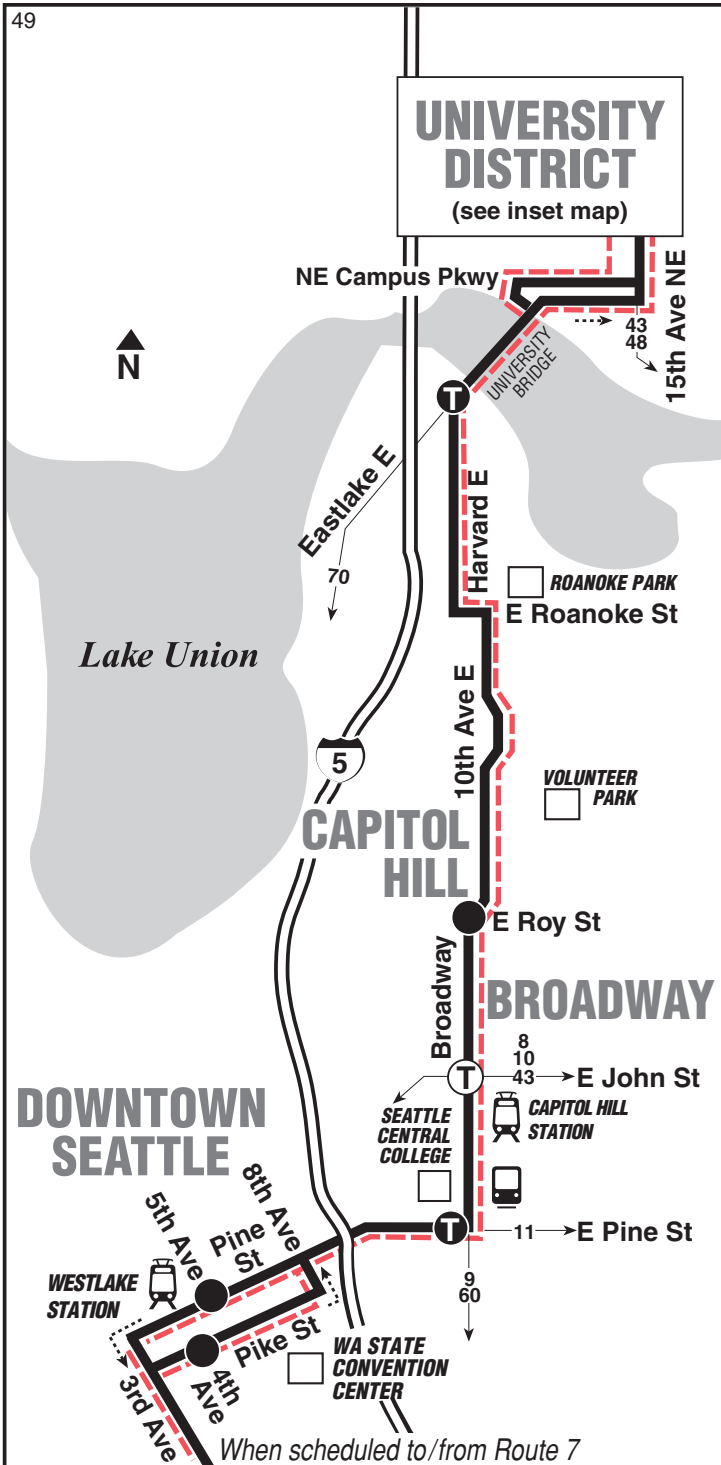

## University District, Broadway, Downtown Seattle

University District	Eastlake	Capitol Hill	Lower Capitol Hill	Downtown Seattle	
U-District Link Station Bay 3	Eastlake Ave E & Harvard Ave E	Broadway E & E Roy St	E Pine St & Broadway	Pine St & 4th Ave	To Route
Stop #10911	Stop #10916	Stop #11030	Stop #11080	Stop #1120	
6:03	6:11	6:20	6:26	6:38b	7
6:18	6:26	6:35	6:41	6:53b	7
6:33	6:41	6:50	6:56	7:08b	7
6:48	6:56	7:05	7:11	7:23b	7
7:03	7:11	7:20	7:26	7:38b	7
7:18	7:26	7:35	7:41	7:53b	7
7:33	7:41	7:48	7:54	8:05b	7
7:48	7:55	8:02	8:08	8:19b	7
8:03	8:10	8:17	8:23	8:34b	7
8:18	8:25	8:32	8:38	8:49b	7
8:33	8:40	8:47	8:53	9:04b	7
8:48	8:55	9:02	9:08	9:19b	7
9:03	9:10	9:17	9:22	9:33bc†	AB
9:18	9:25	9:32	9:37	9:48b	7
9:33	9:40	9:47	9:52	10:03bc†	AB
9:48	9:55	10:02	10:07	10:18b	7
10:18	10:25	10:32	10:37	10:48b	7
10:48	10:54	11:01	11:06	11:17b	7
11:18	11:24	11:31	11:36	11:47b	7
11:48	11:54	12:01	12:06	12:16b	7
12:18	12:24	12:31	12:36	12:46bc†	AB
12:48	12:54	1:01	1:06	1:15b	7
1:18	1:24	1:31	1:36	1:45b	7
1:48	1:54	2:01	2:06	2:15b	7
3:00	3:06	3:13	3:18	3:27b	7
4:06	4:12	4:19	4:24	4:33bc†	AB
4:24	4:30	4:37	4:42	4:51bc†	AB