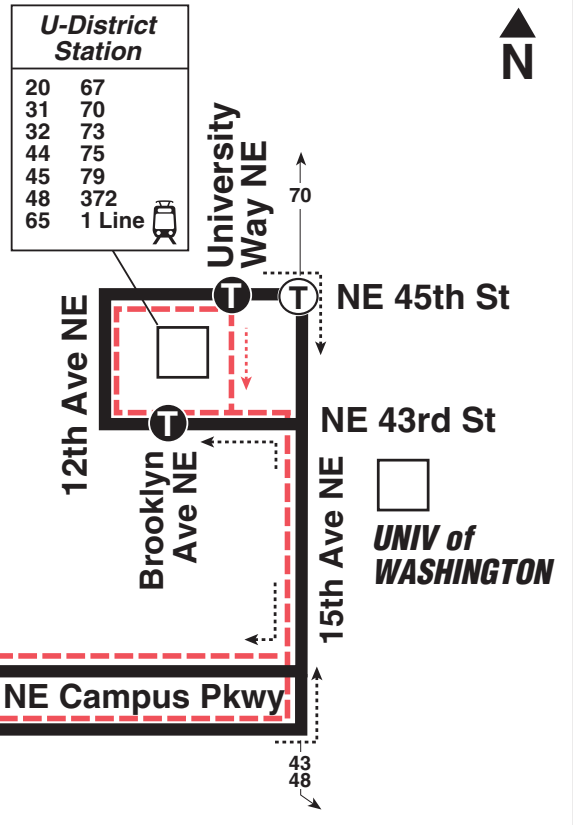

U-DISTRICT and STATION

MAP LEGEND / LEYENDA DEL MAPA

- Makes all regular stops. *Hace todas las paradas regulares.*
- Snow route. *Ruta de nieve.*
- TIME POINT / PUNTO DE TIEMPO: Street intersection from which departure times are shown on the schedules. *Intersección de la calle desde donde se muestran los horarios de salida.*
- TRANSFER POINT / PUNTO DE TRANSFERENCIA: Route intersection for transferring to indicated route(s). *Intersección de ruta para la transferencia para indicar la ruta o rutas.*
- TIME POINT & TRANSFER POINT / TIEMPO Y PUNTO DE TRANSFERENCIA
- Landmark *El punto de referencia.*
- 1 Line (Link) 1 Line (Link)
- Streetcar *Tranvía*