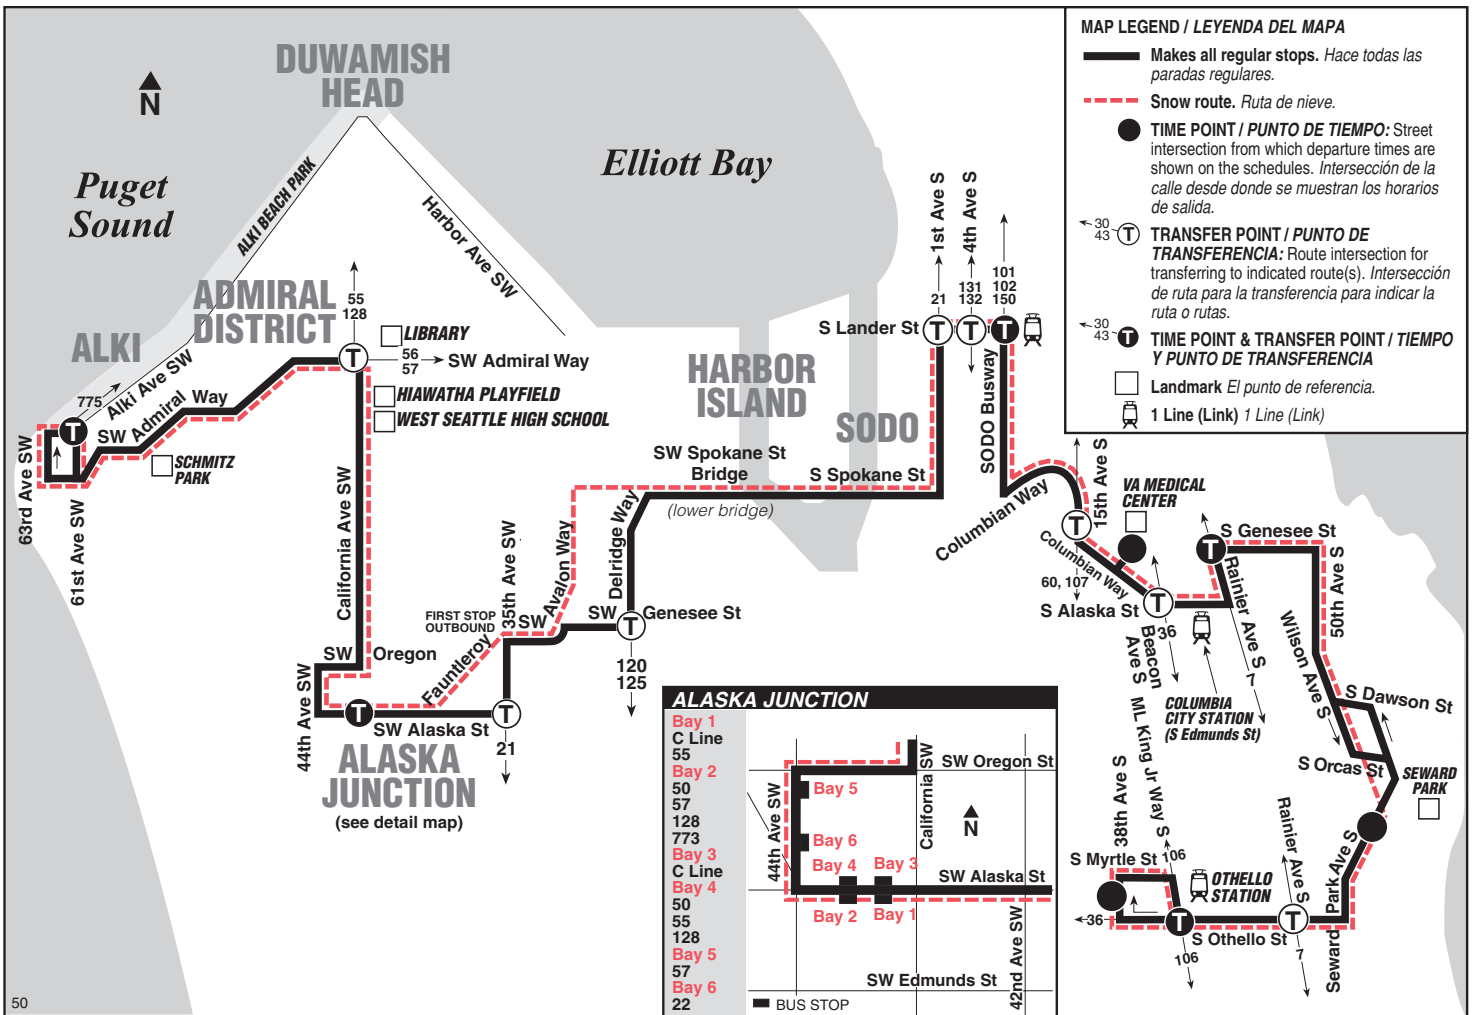

October 2, 2021 thru
March 18, 2022

Del 2 de octubre de 2021
al 18 de marzo de 2022

50

Alki, Admiral, District, Alaska Junction, SODO, VA Medical Center, Beacon Hill, Columbia City, Seward Park, Othello Station

Bold PM time
‡ Estimated time.

Route 50 Sunday to Sodo, Alki

Servicio de domingo false

	Columbia City	SODO		Alki
38th Ave S & S Myrtle St	Rainier Ave S & S Genesee St	S Lander St & SODO Busway	Alaska Junction Bay 4	Alki Ave SW & 62nd Ave SW
Stop #45648	Stop #8760	Stop #99261	Stop #3201I	Stop #14955
6:30	6:44	6:58	7:13	7:25
7:00	7:14	7:28	7:43	7:55
7:30	7:44	7:58	8:13	8:25
8:00	8:14	8:28	8:43	8:55
8:30	8:45	8:59	9:14	9:26
9:01	9:16	9:30	9:45	9:59
9:29	9:45	9:59	10:15	10:29
10:00	10:16	10:30	10:46	11:00
10:30	10:46	11:00	11:16	11:30
11:00	11:16	11:30	11:46	12:00
11:30	11:46	12:00	12:16	12:30
12:00	12:16	12:30	12:46	1:01
12:29	12:45	12:59	1:16	1:31
12:59	1:15	1:29	1:46	2:01
1:28	1:44	1:58	2:16	2:31
1:58	2:14	2:28	2:46	3:01
2:25	2:41	2:58	3:16	3:31
2:55	3:11	3:28	3:46	4:01
3:26	3:42	3:59	4:16	4:31
3:59	4:15	4:30	4:46	5:01
4:29	4:45	5:00	5:16	5:31
4:59	5:15	5:30	5:46	6:01
5:29	5:45	6:00	6:16	6:29
5:59	6:15	6:30	6:46	6:59
6:33	6:47	7:01	7:16	7:29
7:03	7:17	7:31	7:46	7:59
7:33	7:47	8:01	8:16	8:29
8:01	8:15	8:29	8:44	8:57
8:31	8:45	8:59	9:14	9:27
9:02	9:16	9:29	9:44	9:57
9:32	9:46	9:59	10:14	10:27
10:02	10:16	10:29	10:44	10:57
10:32	10:46	10:59	11:14	11:27
11:02	11:16	11:29	11:44	11:57
11:33	11:47	12:00	12:14	12:27
12:06	12:18	12:30	12:44	12:56