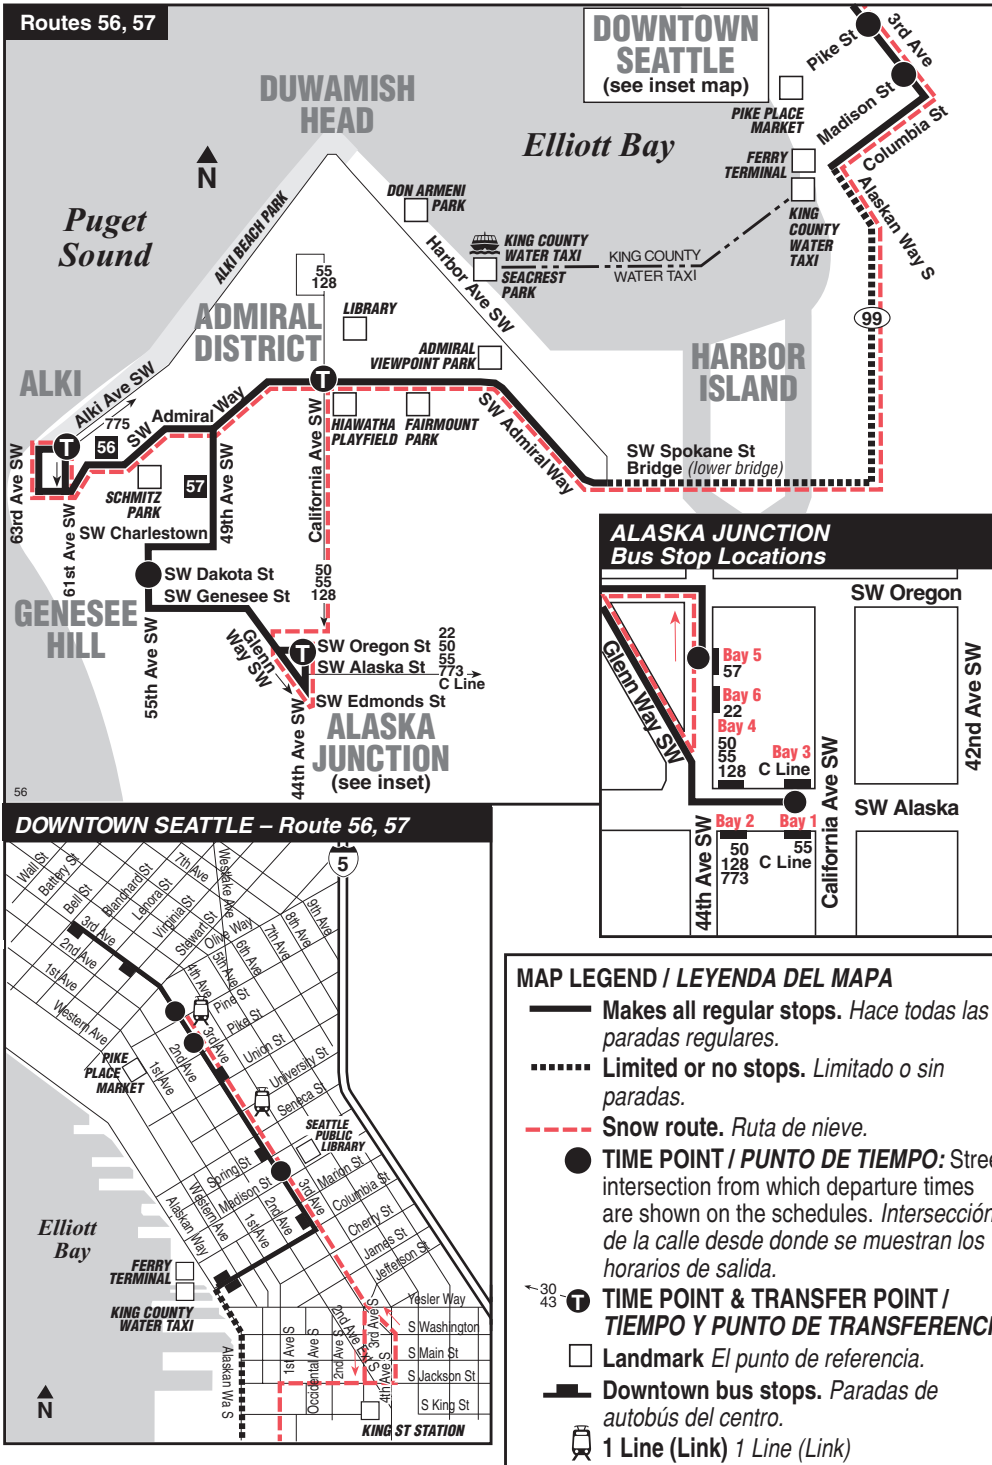

October 2, 2021 thru
March 18, 2022

Del 2 de octubre de 2021
al 18 de marzo de 2022

56, 57

Alki, Alaska Junction, Genesee Hill, Admiral District,
Downtown Seattle

This route does not operate
on weekends or holidays.

Route 56, 57 Monday thru Friday to Downtown Seattle

Servicio de lunes a viernes al centro de Seattle

Route	Genesee Hill		Alki	Admiral District	Downtown Seattle	
	Alaska Junction Bay 5	55th Ave SW & SW Dakota St	Alki Ave SW & 61st Ave SW	SW Admiral & California Ave SW	3rd Ave & Madison St	3rd Ave & Pine St
	Stop #32013	Stop #39464	Stop #14960	Stop #15060	Stop #548	Stop #590
56	—	—	5:52x	6:00x	6:27x‡	6:31x‡
56	—	—	6:17x	6:25x	6:52x‡	6:56x‡
56	—	—	6:37x	6:45x	7:12x‡	7:16x‡
57	6:46x	6:51x	—	7:00x	7:27x‡	7:31x‡
56	—	—	7:06x	7:15x	7:45x‡	7:49x‡
57	7:16x	7:21x	—	7:30x	7:57x‡	8:01x‡
56	—	—	7:36x	7:45x	8:15x‡	8:19x‡
57	7:46x	7:51x	—	8:00x	8:30x‡	8:34x‡
56	—	—	8:06x	8:15x	8:45x‡	8:49x‡
56	—	—	8:36x	8:45x	9:15x‡	9:19x‡
56	—	—	9:06x	9:15x	9:45x‡	9:49x‡

x Express Trip.
‡ Estimated time.

Route 56, 57 Monday thru Friday to Alki, Alaska Junction

Servicio de lunes a viernes a Admiral District, Alaska Junction

Route	Downtown Seattle	Admiral District	Alki	Genesee Hill	
	3rd Ave & Pike St	SW Admiral & California Ave SW	Alki Ave SW & 61st Ave SW	55th Ave SW & SW Dakota St	Alaska Junction Bay 2
	Stop #431	Stop #15540	Stop #14960	Stop #39530	Stop #31811
56	3:00bx	3:22x‡	3:29x‡	—	—
57	3:30bx	3:55x‡	—	4:04x‡	4:10x‡
56	4:00bx	4:22x‡	4:30x‡	—	—
57	4:10bx	4:38x‡	—	4:47x‡	4:53x‡
56	4:20bx	4:44x‡	4:52x‡	—	—
57	4:45bx	5:13x‡	—	5:22x‡	5:28x‡
56	5:00bx	5:24x‡	5:32x‡	—	—
57	5:10bx	5:38x‡	—	5:47x‡	5:53x‡
56	5:25bx	5:49x‡	5:57x‡	—	—
57	5:45bx	6:13x‡	—	6:22x‡	6:28x‡
56	6:15bx	6:38x‡	6:44x‡	—	—
56	6:45bx	7:07x‡	7:13x‡	—	—